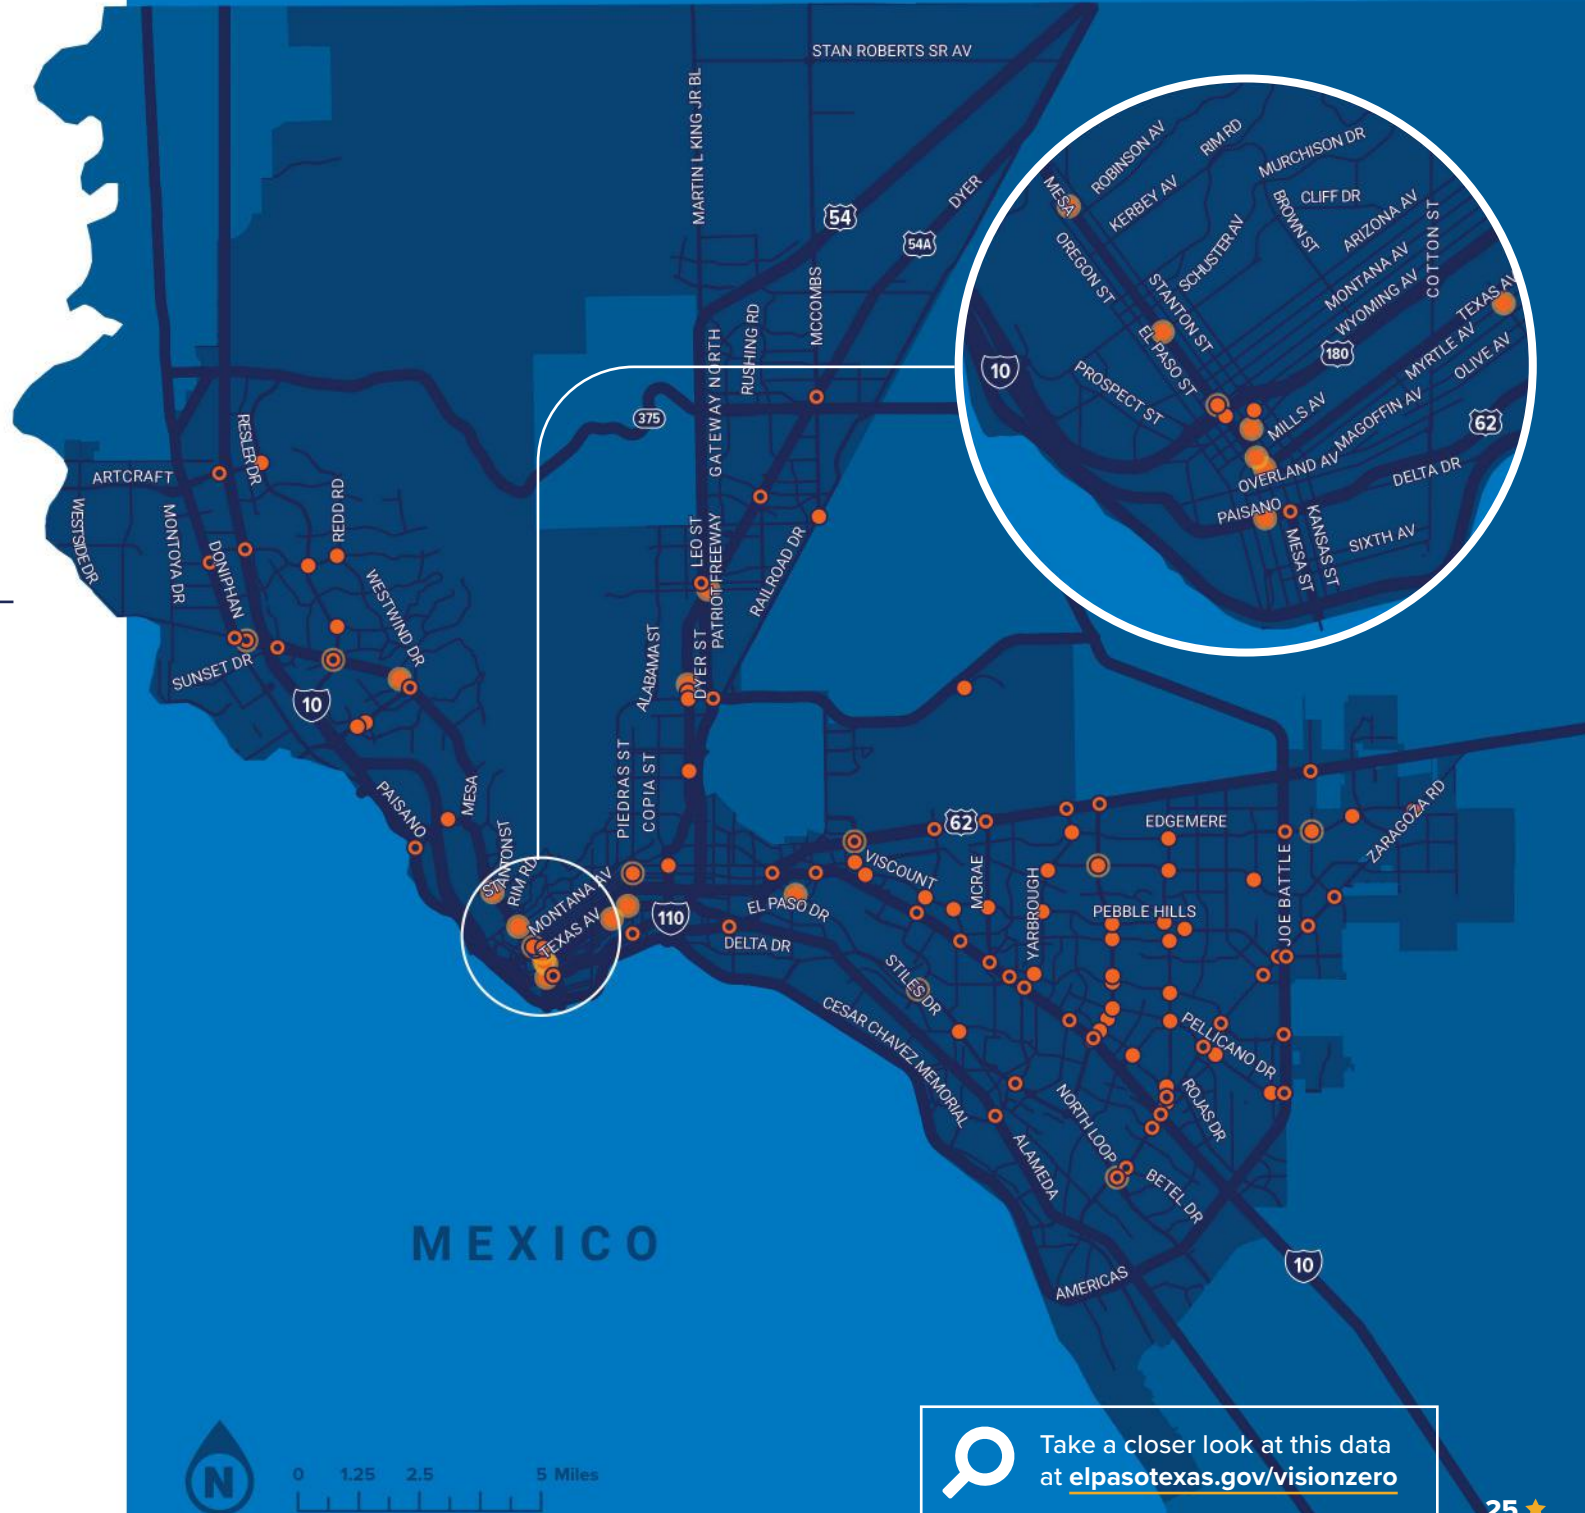

MAP 6

High Injury Intersections

- State-maintained
- Local
- Most dangerous intersections for walking and biking

87% of KSI crashes occurred at an **intersection**.

Take a closer look at this data at elpasotexas.gov/visionzero