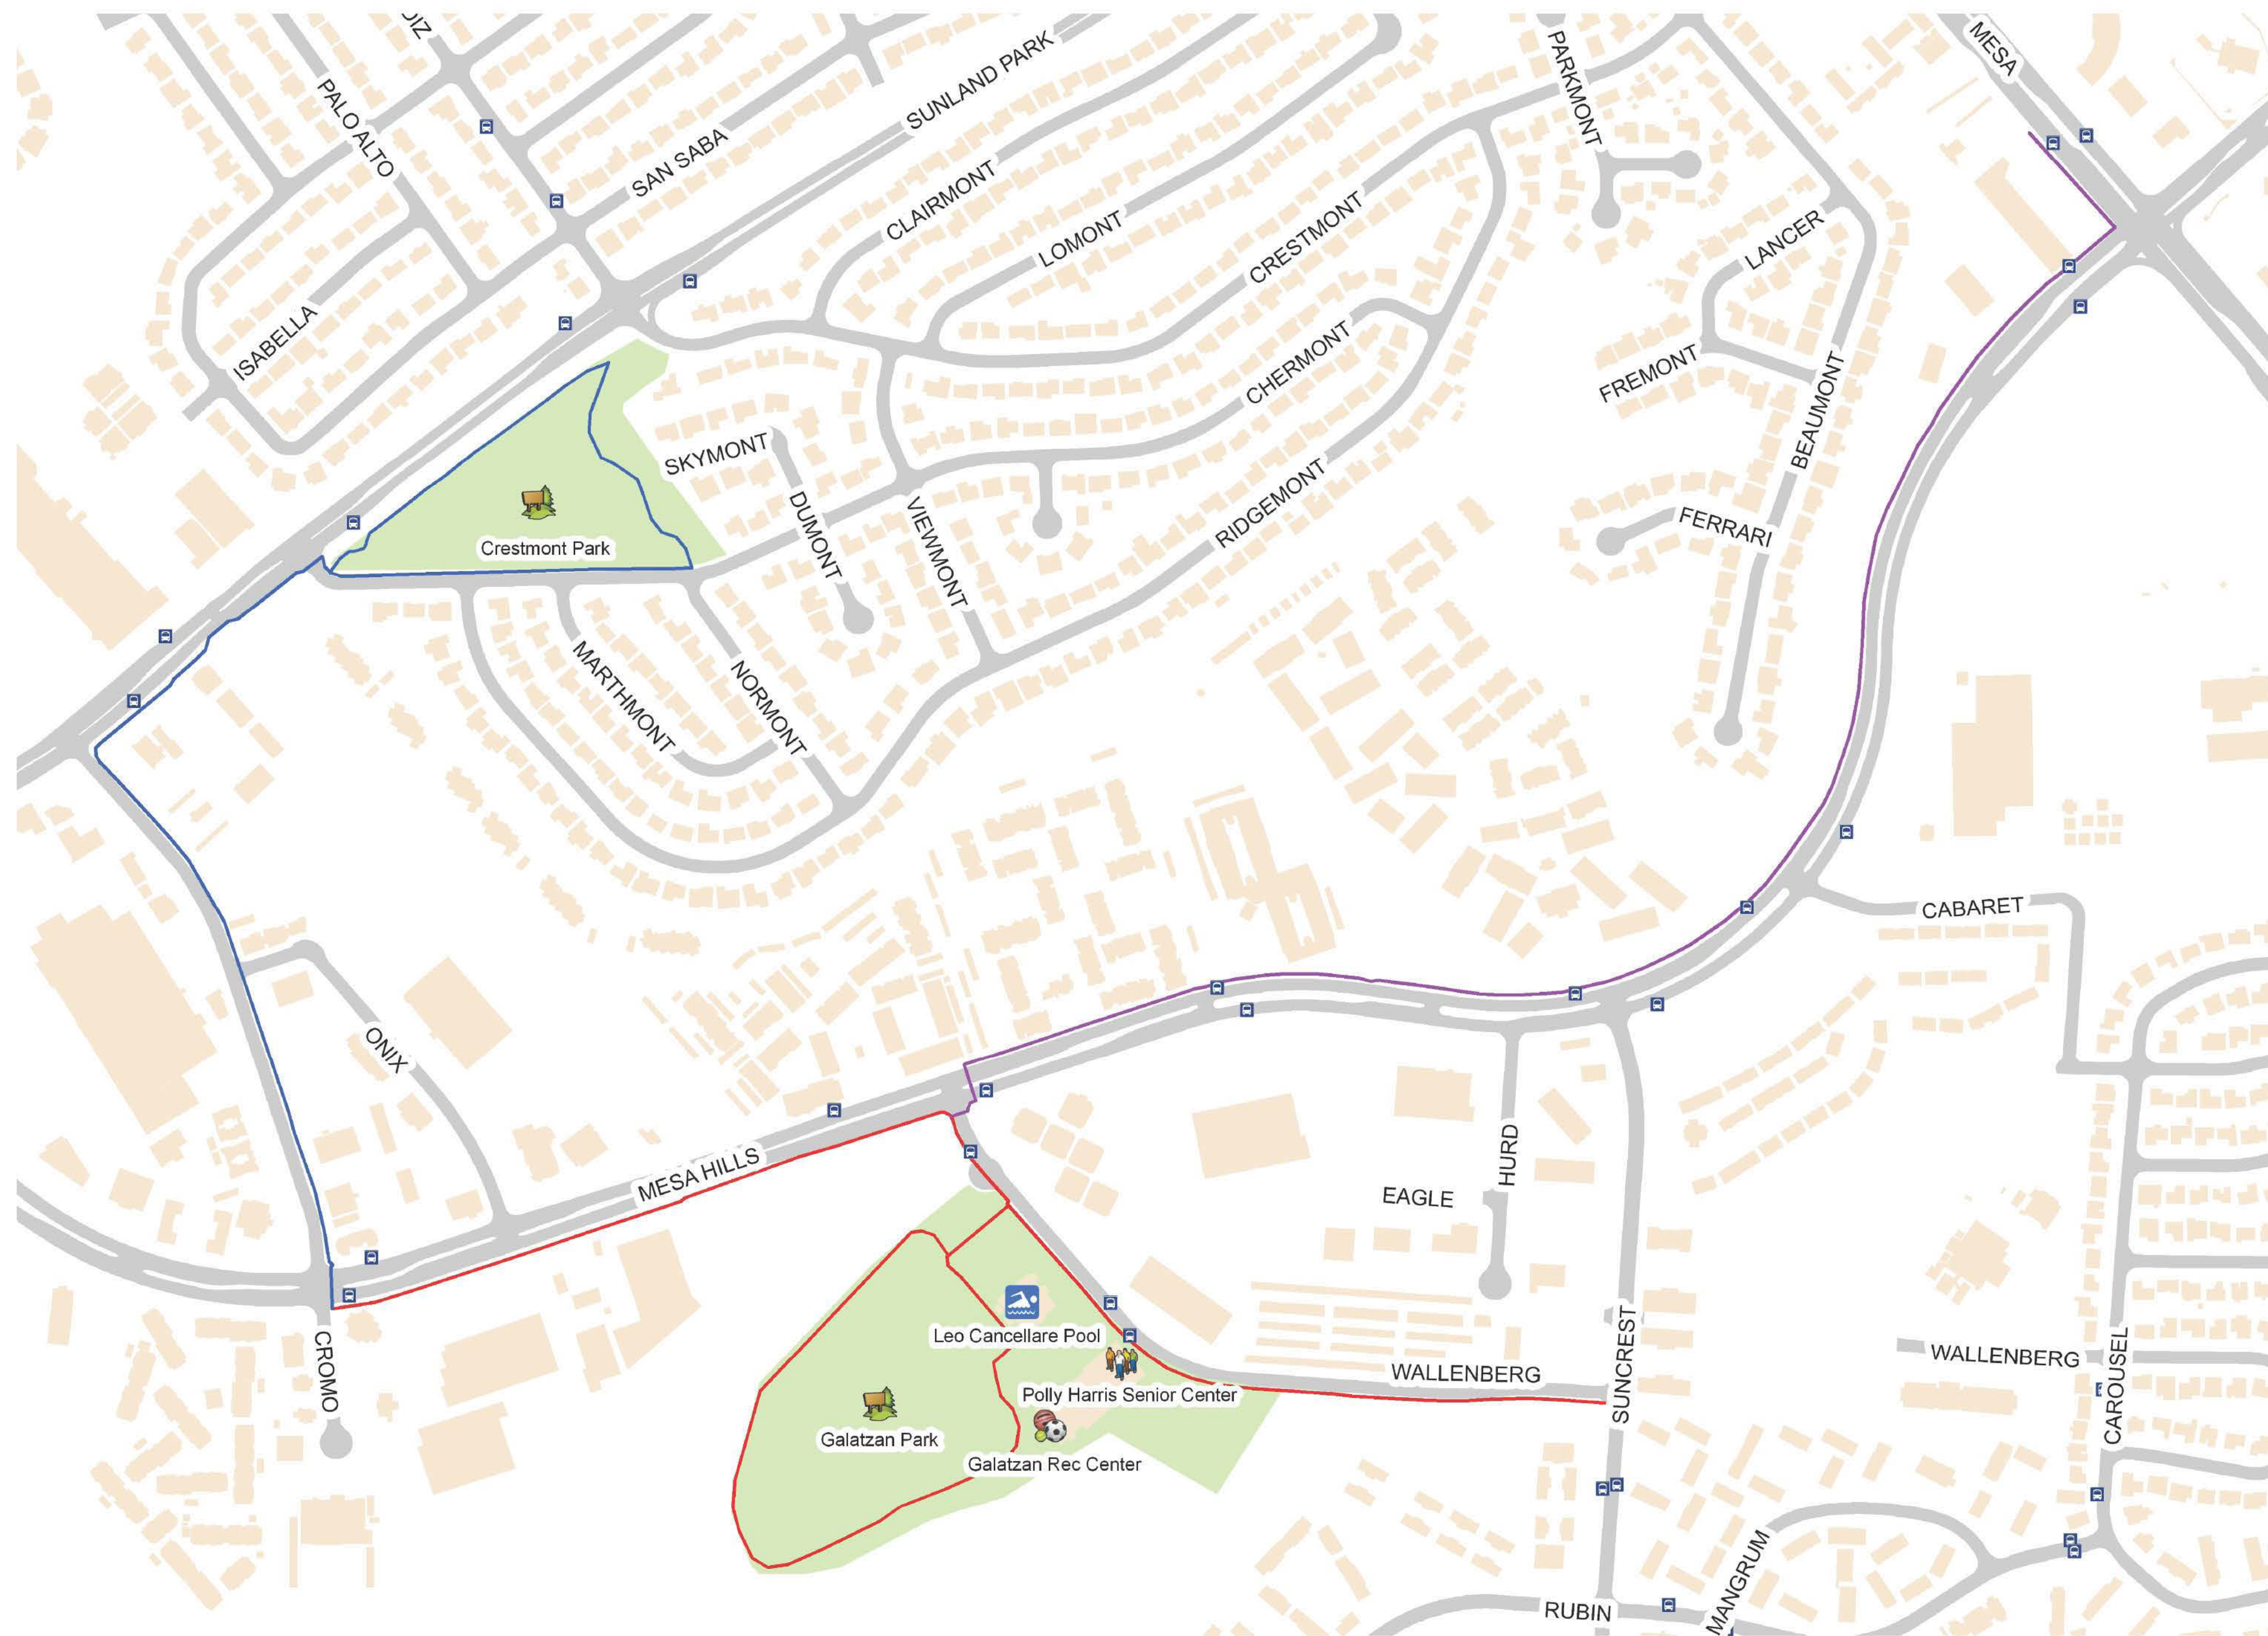

Move! El Paso

Grab your bottle of water and start moving **HERE!**

GALATZAN/CRESTMONT

BLUE ROUTE

1/2 Mile
Crestmont Park to
Red Route

RED ROUTE

3/4 Mile
Blue Route to
Wallenberg & Suncrest

Purple Route

1Mile
Red Route to
Mesa & Mesa Hills