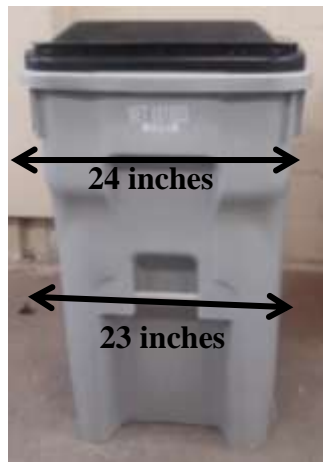

## Earth Day Trash Bin Art Contest 2016 Trash Bin Dimensions Specification Sheet

- The **front face** of the trash bin is 24 inches wide at the top and 23 inches wide towards the bottom. The **side face** of the bin is 28 inches wide. The length of the entire bin is 42 inches long.