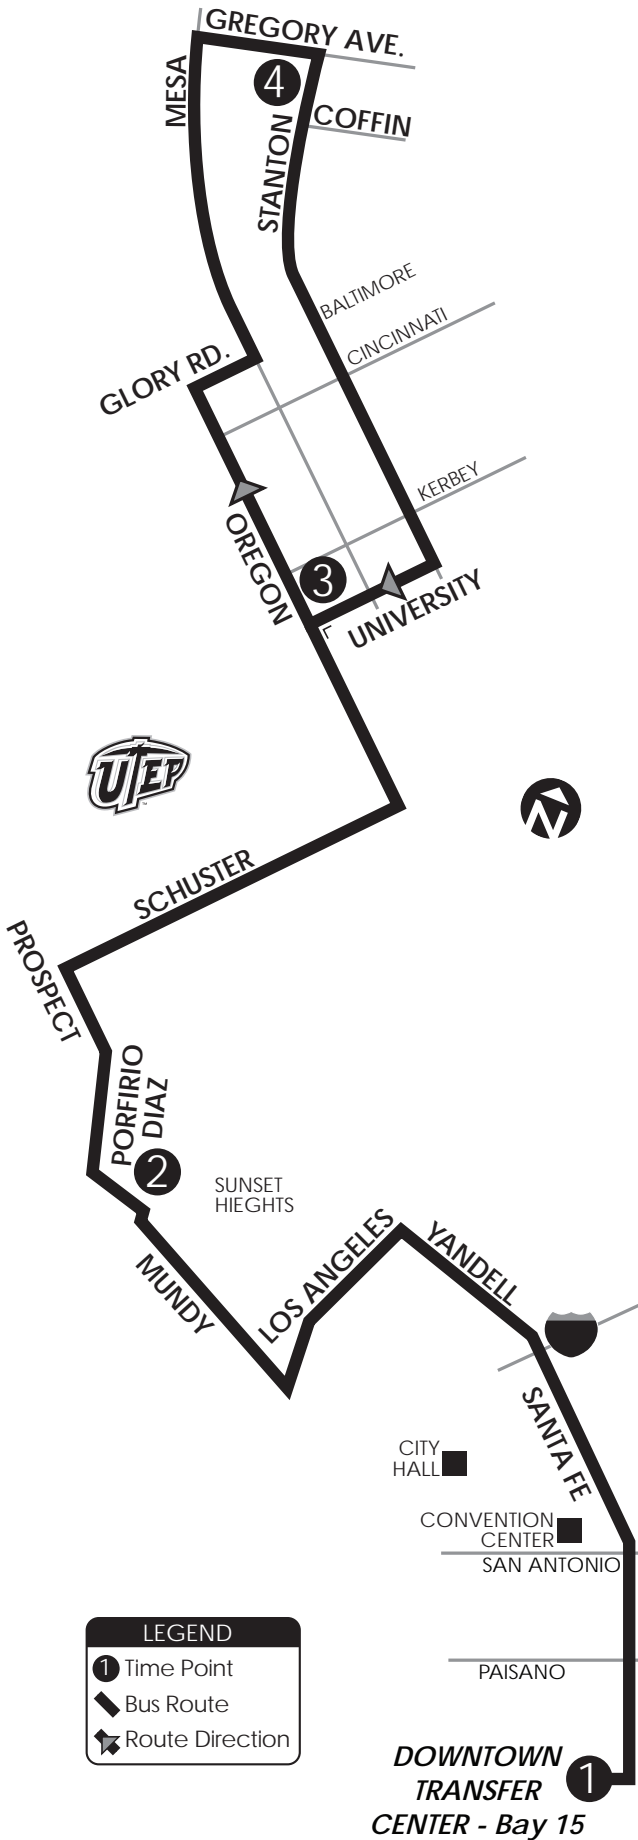

10 Sunset Heights / UTEP

Downtown Boarding Point: DTC Bay 15

CONNECTING ROUTES DOWNTOWN
1, 3, 4, 9, 11, 12, 13, 14, 15, 16, 18, 21,
22, 23, 24, 33, 34, 35, 36, 42, 50, 55,
59, 61, 62, 65, 66, 70, 83, 101, 103

Monday-Friday

Downtown Transfer Ctr	Porfirio Diaz at Mundy	Oregon at University	Stanton at Coffin	Porfirio Diaz at Mundy	Downtown Transfer Ctr
①	②	③	④	②	①
6:05	6:15	6:20	6:30	6:40	6:50
6:30	6:40	6:45	6:55	7:05	7:15
6:55	7:05	7:10	7:20	7:30	7:40
7:20	7:30	7:35	7:45	7:55	8:05
7:45	7:55	8:00	8:10	8:20	8:30
8:10	8:20	8:25	8:35	8:45	8:55
8:35	8:45	8:50	9:00	9:10	9:20
9:00	9:10	9:15	9:25	9:35	9:45
9:25	9:35	9:40	9:50	10:00	10:10
9:50	10:00	10:05	10:15	10:25	10:35
10:15	10:25	10:30	10:40	10:50	11:00
10:40	10:50	10:55	11:05	11:15	11:25
11:05	11:15	11:20	11:30	11:40	11:50
11:30	11:40	11:45	11:55	12:05	12:15
11:55	12:05	12:10	12:20	12:30	12:40
12:20	12:30	12:35	12:45	12:55	1:05
12:45	12:55	1:00	1:10	1:20	1:30
1:10	1:20	1:25	1:35	1:45	1:55
1:35	1:45	1:50	2:00	2:10	2:20
2:00	2:10	2:15	2:25	2:35	2:45
2:25	2:35	2:40	2:50	3:00	3:10
2:50	3:00	3:05	3:15	3:25	3:35
3:15	3:25	3:30	3:40	3:50	4:00
3:40	3:50	3:55	4:05	4:15	4:25
4:05	4:15	4:20	4:30	4:40	4:50
4:30	4:40	4:45	4:55	5:05	5:15
4:55	5:05	5:10	5:20	5:30	5:40
5:20	5:30	5:35	5:45	5:55	6:05
5:45	5:55	6:00	6:10	6:20	6:30
6:10	6:20	6:25	6:35	6:45	6:55
6:35	6:45	6:50	7:00	7:10	7:20
7:00	7:10	7:15	7:25	7:35	7:45
7:25	7:35	7:40	7:50	8:00	8:10
7:50	8:00	8:05	8:15	8:25	8:35
8:15	8:25	8:30	8:40	8:50	9:00

Sunday / Holidays

Downtown Transfer Ctr	Porfirio Diaz at Mundy	Oregon at University	Stanton at Coffin	Porfirio Diaz at Mundy	Downtown Transfer Ctr
①	②	③	④	②	①
8:00	8:10	8:15	8:25	8:35	8:45
8:50	9:00	9:05	9:15	9:25	9:35
9:40	9:50	9:55	10:05	10:15	10:25
10:30	10:40	10:45	10:55	11:05	11:15
11:20	11:30	11:35	11:45	11:55	12:05
12:10	12:20	12:25	12:35	12:45	12:55
1:00	1:10	1:15	1:25	1:35	1:45
1:50	2:00	2:05	2:15	2:25	2:35
2:40	2:50	2:55	3:05	3:15	3:25
3:30	3:40	3:45	3:55	4:05	4:15
4:20	4:30	4:35	4:45	4:55	5:05
5:10	5:20	5:25	5:35	5:45	5:55