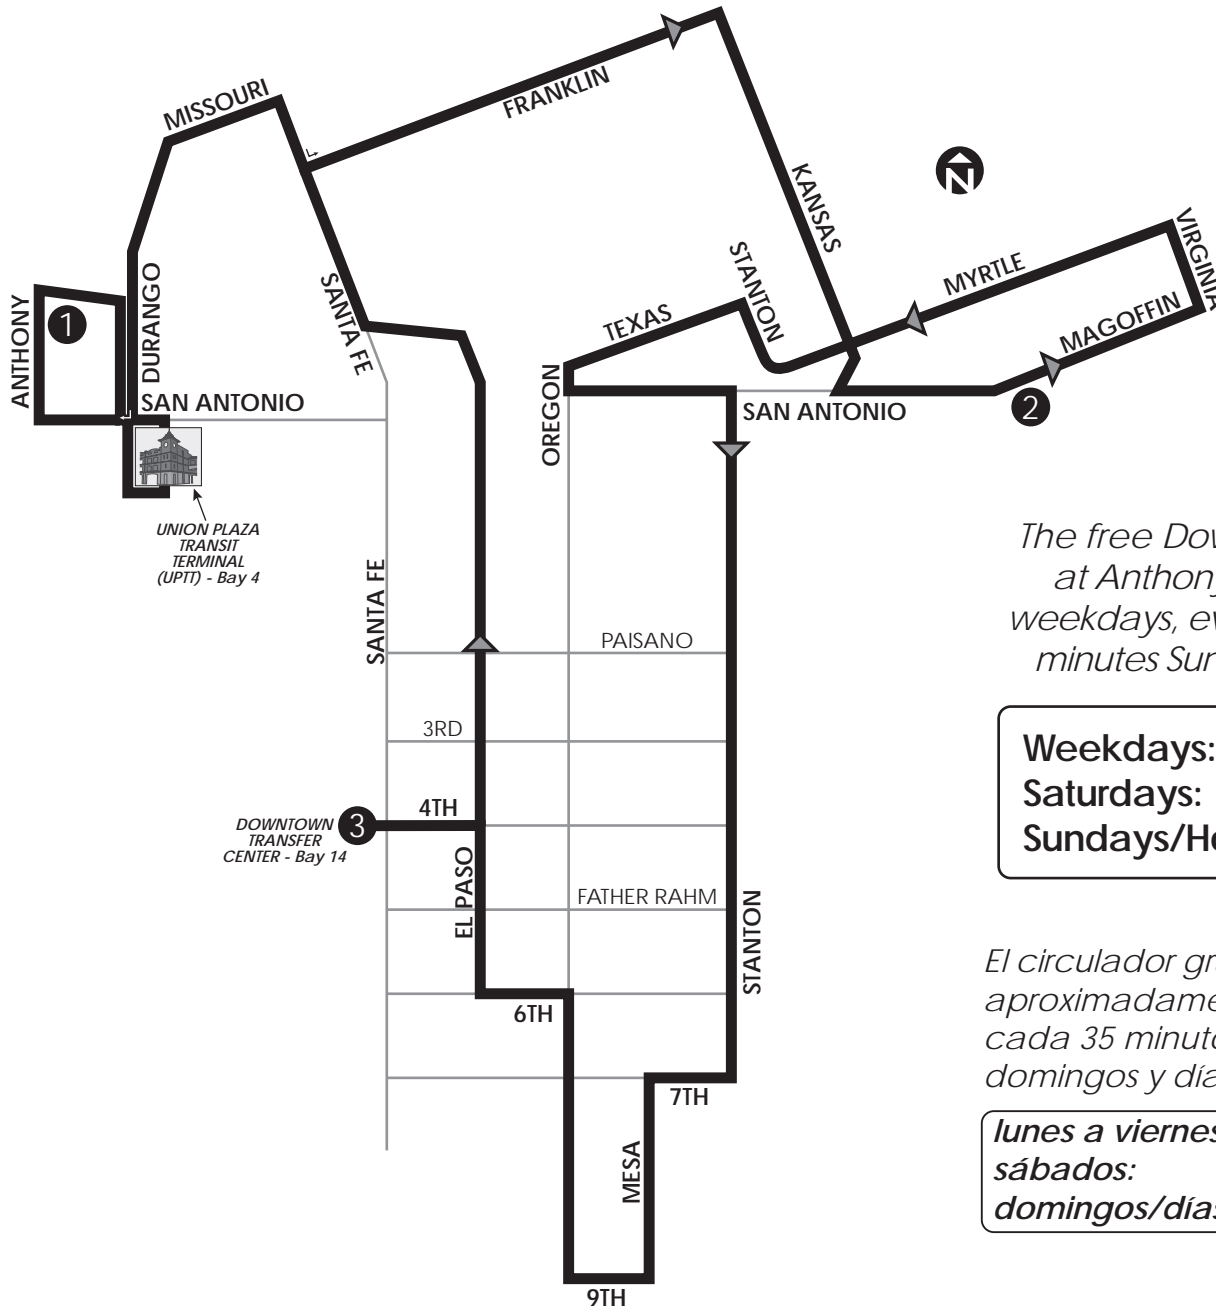

## Golden Horseshoe Circulator

Downtown Boarding Point: DTC Bay 14

CONNECTING ROUTES DOWNTOWN  
1, 3, 4, 10, 11, 12, 13, 14, 15, 16, 18,  
21, 22, 23, 24, 33, 34, 35, 36, 42, 50,  
55, 59, 61, 62, 65, 66, 83, 101, 103

**LEGEND**

- ① Time Point
- ▬ Bus Route
- Route Direction

The free Downtown Circulator operates beginning at Anthony St. approximately every 20 minutes weekdays, every 35 minutes Saturdays and every 30 minutes Sundays/holidays during the listed times:

<b>Weekdays:</b>	<b>6:00 A.M. - 6:00 P.M.</b>
<b>Saturdays:</b>	<b>7:00 A.M. - 6:05 P.M.</b>
<b>Sundays/Holidays:</b>	<b>8:00 A.M. - 5:00 P.M.</b>

El circulador gratis del centro opera de la calle Anthony aproximadamente cada 20 minutos de lunes a viernes, cada 35 minutos los sábados y cada 30 minutos los domingos y días festivos durante las horas seguidas: