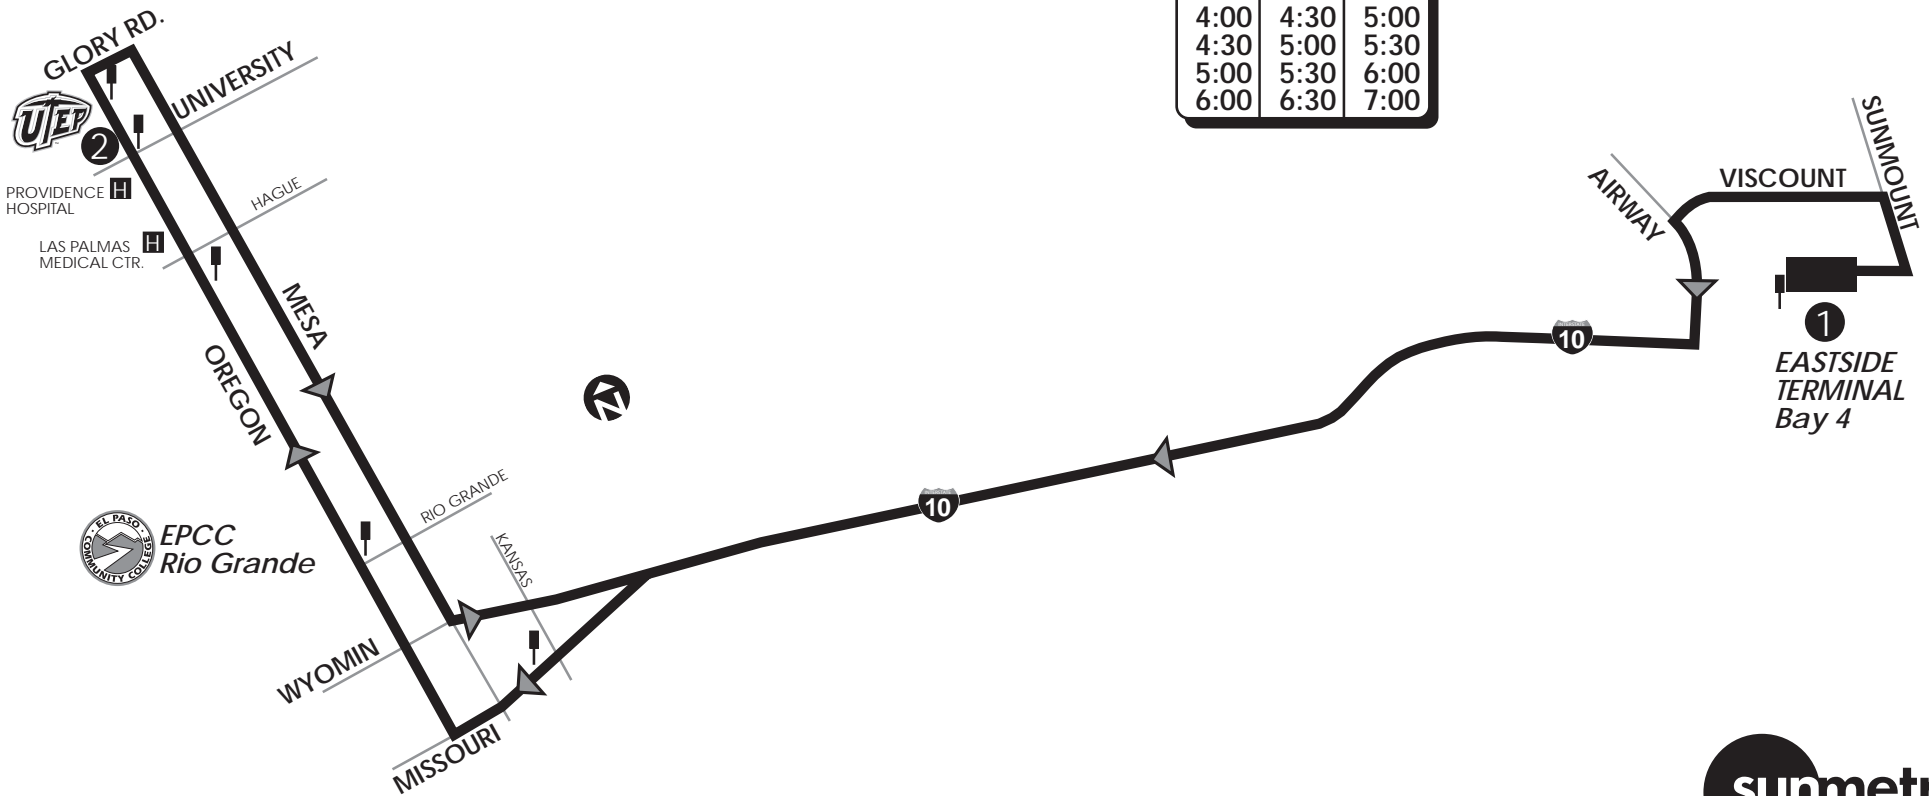

70 University Express

Boarding Point: Eastside Terminal Bay 4

* NOTE

This route only operates during the Fall and Spring School Semesters. Boardings and alightings only at designated bus stops. Weekday service only.

* NOTA

Esta ruta opera durante los semestres escolares de otoño y primavera. Solo para en paradas designadas y ofrece servicio de lunas a vienas únicamente.

Monday-Friday

Eastside Terminal	Oregon at University	Eastside Terminal
1	2	1
6:00	6:30	7:00
6:30	7:00	7:30
7:00	7:30	8:00
7:30	8:00	8:30
8:00	8:30	9:00
8:30	9:00	9:30
9:00	9:30	10:00
9:30	10:00	10:30
10:00	10:30	11:00
11:00	11:30	12:00
12:00	12:30	1:00
1:00	1:30	2:00
1:30	2:00	2:30
2:00	2:30	3:00
2:30	3:00	3:30
3:00	3:30	4:00
3:30	4:00	4:30
4:00	4:30	5:00
4:30	5:00	5:30
5:00	5:30	6:00
6:00	6:30	7:00

EASTSIDE TERMINAL ROUTES
7, 25, 50, 51, 52, 53, 54T, 54V,
55, 56P, 56R, 57, 58, 59, 63

OREGON & UNIVERSITY
10, 11, 12, 13, 14, 15, 16, 101

LEGEND

- ① Time Point
- ▬ Bus Route
- Route Direction
- ⊥ Designated Bus Stop