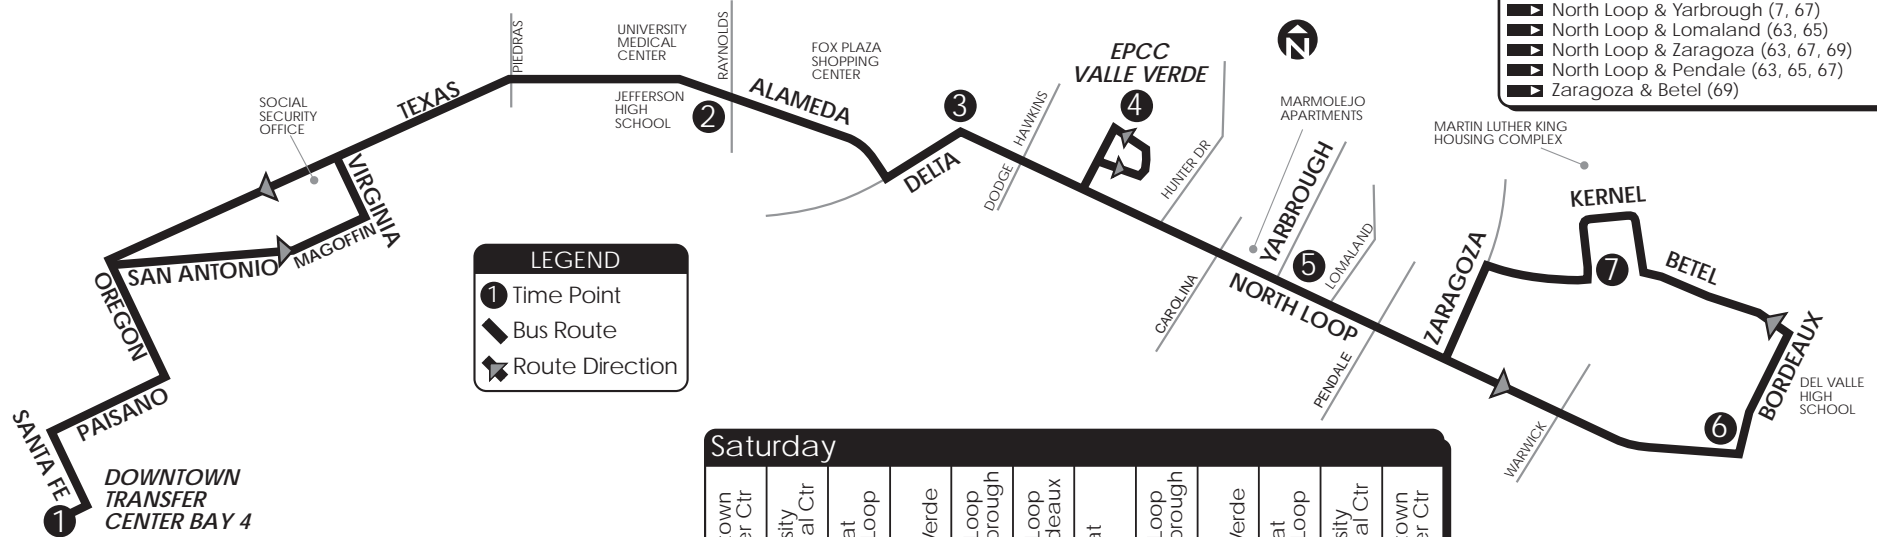

66 Lancaster via North Loop

Downtown Boarding Point: DTC Bay 4

CONNECTING ROUTES DOWNTOWN
1, 3, 4, 9, 10, 11, 12, 13, 14, 15, 16,
18, 21, 22, 23, 24, 33, 34, 35, 36, 42,
50, 55, 59, 61, 62, 65, 83, 101, 103

- CONNECTING POINTS TO ROUTES
- Downtown
 - San Antonio Terminal (4, 8, 21, 22, 55, 61)
 - Alameda & Piedras (25, 55, 61)
 - University Medical Ctr (21, 22, 25, 61, 62)
 - Fox Plaza (23, 24, 25, 61, 65)
 - Alameda & Delta (23, 24, 61, 62, 65)
 - North Loop & Delta (65)
 - North Loop & Hunter (7, 65)
 - EPCC Valle Verde (7, 65)
 - North Loop & Yarbrough (7, 67)
 - North Loop & Lomaland (63, 65)
 - North Loop & Zaragoza (63, 67, 69)
 - North Loop & Pendale (63, 65, 67)
 - Zaragoza & Betel (69)