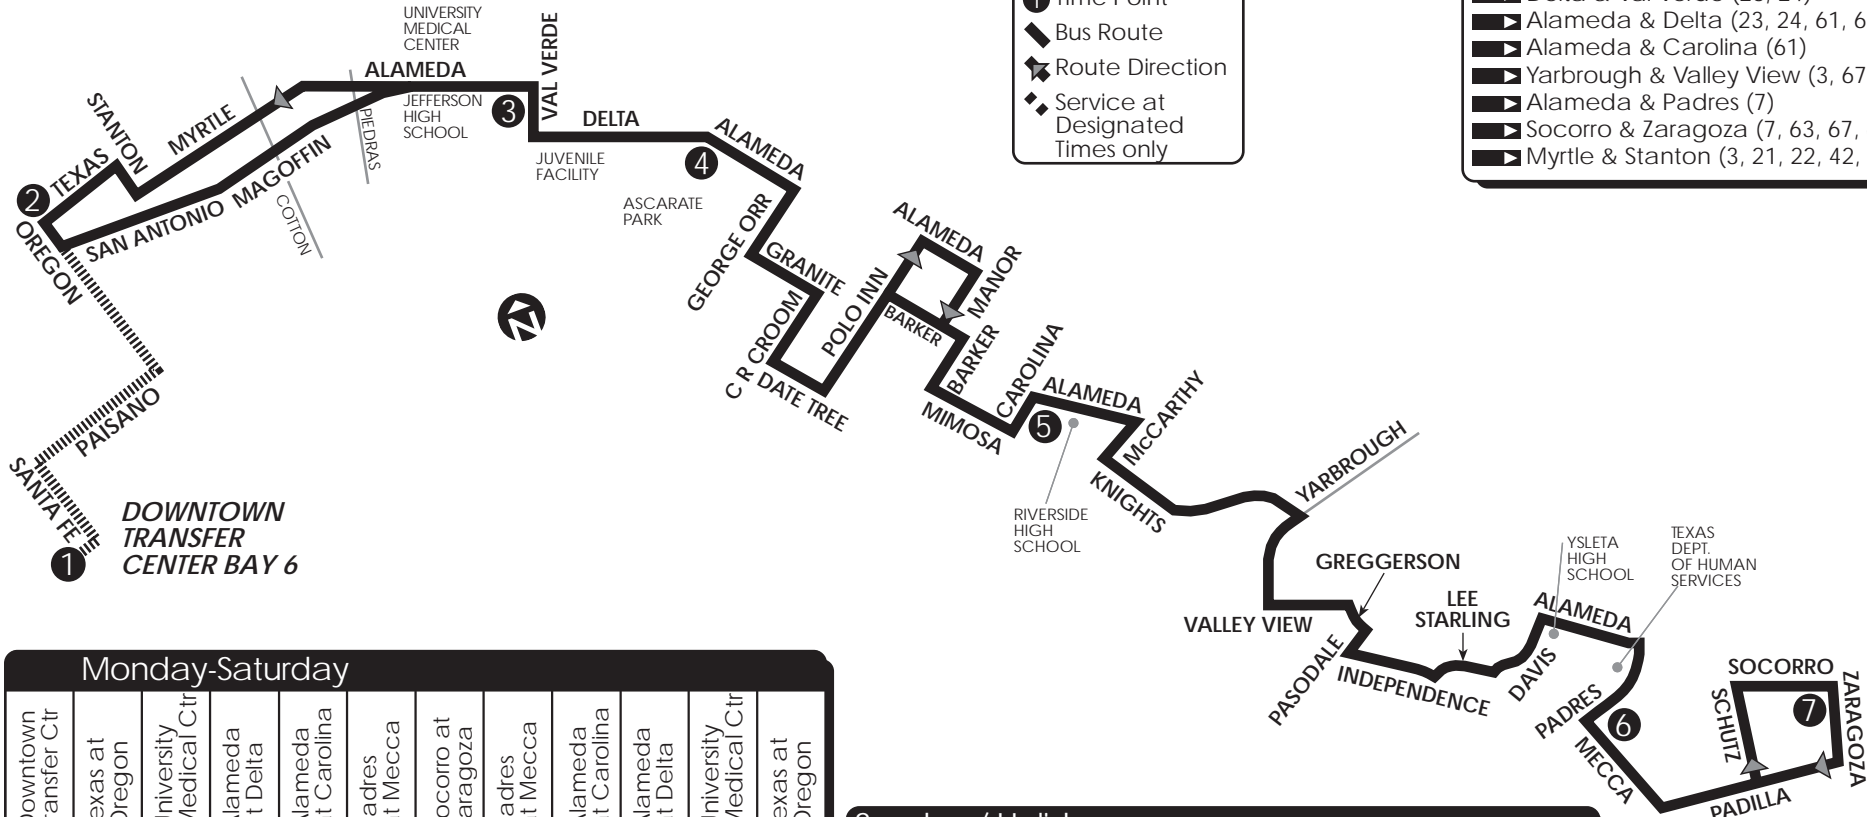

62 Pasodale via Lakeside

Downtown Boarding Point: Texas at Oregon
Downtown Boarding Point: DTC Bay 6

CONNECTING ROUTES DOWNTOWN
1, 3, 4, 9, 10, 11, 12, 13, 14, 15, 16,
18, 21, 22, 23, 24, 33, 34, 35, 36, 42,
50, 55, 59, 61, 65, 66, 83, 101, 103

1. CONNECTING POINTS TO ROUTES
2. Downtown
   - San Antonio Terminal (4, 21, 22, 55, 61, 66)
   - Magoffin & Piedras (21, 22, 55)
   - Alameda & Piedras (21, 22, 25, 61, 66)
   - University Medical Ctr (21, 22, 25, 61, 66)
   - Delta & Val Verde (23, 24)
   - Alameda & Delta (23, 24, 61, 65, 66)
   - Alameda & Carolina (61)
   - Yarbrough & Valley View (3, 67)
   - Alameda & Padres (7)
   - Socorro & Zaragoza (7, 63, 67, 69)
   - Myrtle & Stanton (3, 21, 22, 42, 55, 59)

LEGEND

- ① Time Point
- ▬ Bus Route
- ➔ Route Direction
- Service at Designated Times only

Monday-Saturday

1	2	3	4	5	6	7	6	5	4	3	2
Downtown Transfer Ctr	Texas at Oregon	University Medical Ctr	Alameda at Delta	Alameda at Carolina	Padres at Mecca	Socorro at Zaragoza	Padres at Mecca	Alameda at Carolina	Alameda at Delta	University Medical Ctr	Texas at Oregon
---	5:30	5:50	6:05	6:28	6:47	7:05	7:15	7:40	7:55	8:05	8:25
---	6:30	6:50	7:05	7:28	7:47	8:05	8:15	8:40	8:55	9:05	9:25
---	7:30	7:50	8:05	8:28	8:47	9:05	9:15	9:40	9:55	10:05	10:25
---	8:30	8:50	9:05	9:28	9:47	10:05	10:15	10:40	10:55	11:05	11:25
---	9:30	9:50	10:05	10:28	10:47	11:05	11:15	11:40	11:55	12:05	12:25
---	10:30	10:50	11:05	11:28	11:47	12:05	12:15	12:40	12:55	1:05	1:25
---	11:30	11:50	12:05	12:28	12:47	1:05	1:15	1:40	1:55	2:05	2:25
---	12:30	12:50	1:05	1:28	1:47	2:05	2:15	2:40	2:55	3:05	3:25
---	1:30	1:50	2:05	2:28	2:47	3:05	3:15	3:40	3:55	4:05	4:25
---	2:30	2:50	3:05	3:28	3:47	4:05	4:15	4:40	4:55	5:05	5:25
---	3:30	3:50	4:05	4:28	4:47	5:05	5:15	5:40	5:55	6:05	6:25
---	4:30	4:50	5:05	5:28	5:47	6:05	6:15	6:40	6:55	7:05	7:25
---	5:30	5:50	6:05	6:28	6:47	7:05	7:15	7:35	7:45	7:55	8:10
---	6:30	6:50	7:05	7:28	7:47	7:55	8:05	8:30	8:45	8:55	9:15
---	7:30	7:50	8:05	8:28	8:47	8:55	9:05	9:30	9:45	9:55	10:15
8:15	---	8:35	8:50	9:13	9:32	9:40	9:50	10:10	10:20	10:30	10:45

Sunday / Holidays

2	3	4	5	6	7	6	5	4	3	2
Texas at Oregon	University Medical Ctr	Alameda at Delta	Alameda at Carolina	Padres at Mecca	Socorro at Zaragoza	Padres at Mecca	Alameda at Carolina	Alameda at Delta	University Medical Ctr	Texas at Oregon
6:40	7:00	7:10	7:23	7:43	7:50	7:57	8:21	8:34	8:45	9:05
7:55	8:15	8:25	8:38	8:58	9:05	9:12	9:36	9:49	10:00	10:20
9:10	9:30	9:40	9:53	10:13	10:20	10:27	10:51	11:04	11:15	11:35
10:25	10:45	10:55	11:08	11:28	11:35	11:42	12:06	12:19	12:30	12:50
11:40	12:00	12:10	12:23	12:43	12:50	12:57	1:21	1:34	1:45	2:05
12:55	1:15	1:25	1:38	1:58	2:05	2:12	2:36	2:49	3:00	3:20
2:10	2:30	2:40	2:53	3:13	3:20	3:27	3:51	4:04	4:15	4:35
3:25	3:45	3:55	4:08	4:28	4:35	4:42	5:06	5:19	5:30	5:50
4:40	5:00	5:10	5:23	5:43	5:50	5:57	6:21	6:34	6:45	7:05
5:55	6:15	6:25	6:38	6:58	7:05	7:12	7:36	7:49	8:00	8:20