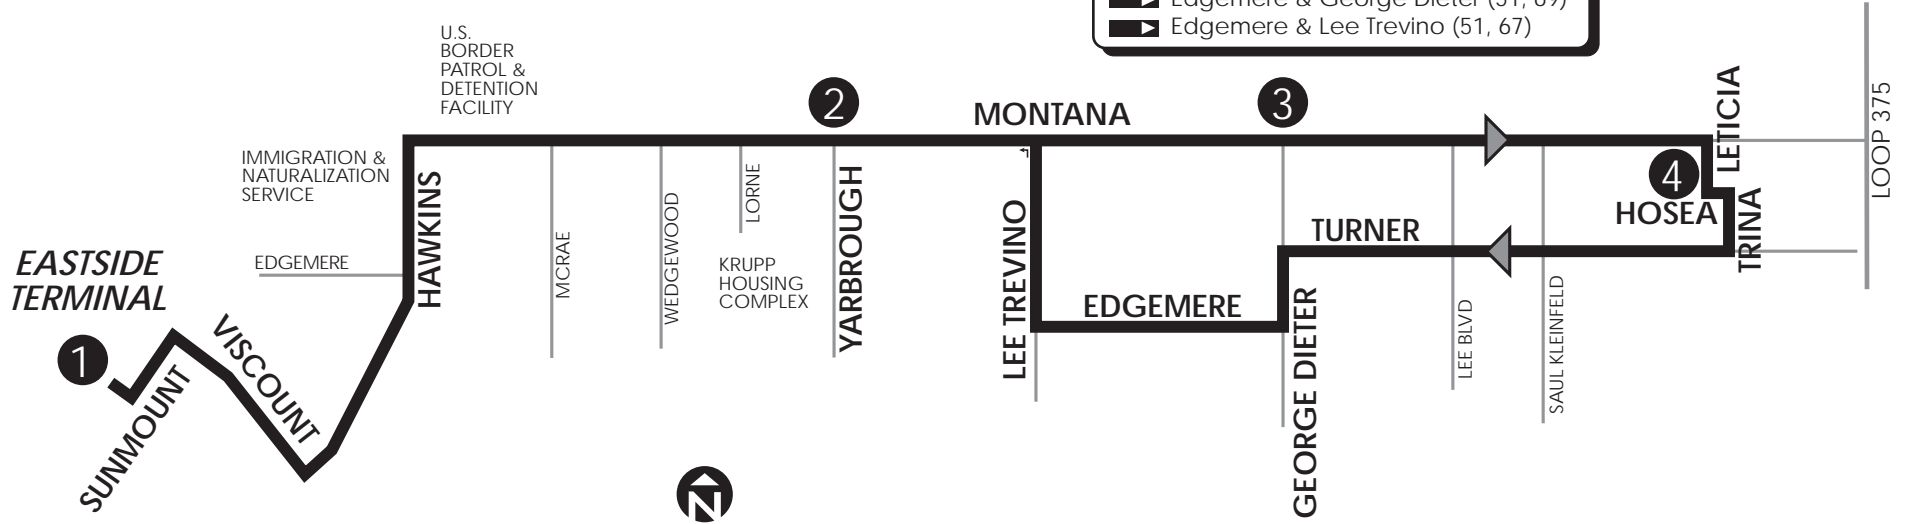

# 58 Montana / Turner

Boarding Point: Eastside Terminal Bay 8

**LEGEND**

- 1 Time Point
- Bus Route
- Route Direction

**CONNECTING POINTS TO ROUTES**

- Eastside Terminal
- Hawkins & Viscount
- Hawkins & Edgemere (50, 55)
- Hawkins & Montana (50, 57)
- Montana & Yarbrough (67)
- Montana & Lee Trevino (67)
- Montana & George Dieter (69)
- Edgemere & George Dieter (51, 69)
- Edgemere & Lee Trevino (51, 67)

**EASTSIDE TERMINAL ROUTES**  
7, 25, 50, 51, 52, 53, 54T, 54V, 55, 56P, 56R, 57, 59, 63, 70

**VISCOUNT & HAWKINS**  
7, 25, 50, 51, 52, 53, 55, 57, 63

**Monday-Saturday**

Eastside Terminal	Montana at Yarbrough	Montana at George Dieter	Leticia at Montana	Montana at Yarbrough	Eastside Terminal
1	2	3	4	2	1
4:55	5:10	5:16	5:23	5:46	6:01
6:05	6:20	6:26	6:33	6:56	7:11
7:15	7:30	7:36	7:43	8:06	8:21
8:25	8:40	8:46	8:53	9:16	9:31
9:35	9:50	9:56	10:03	10:26	10:41
10:45	11:00	11:06	11:13	11:36	11:51
11:55	12:10	12:16	12:23	12:46	1:01
1:05	1:20	1:26	1:33	1:56	2:11
2:15	2:30	2:36	2:43	3:06	3:21
3:25	3:40	3:46	3:53	4:16	4:31
4:35	4:50	4:56	5:03	5:26	5:41
5:45	6:00	6:06	6:13	6:36	6:51
6:55	7:10	7:16	7:23	7:46	8:01
8:05	8:20	8:26	8:33	8:56	9:13

**Sunday / Holidays**

Eastside Terminal	Montana at Yarbrough	Montana at George Dieter	Leticia at Montana	Montana at Yarbrough	Eastside Terminal
1	2	3	4	2	1
5:50	6:05	6:11	6:18	6:38	6:53
7:00	7:15	7:21	7:28	7:48	8:03
8:10	8:25	8:31	8:38	8:58	9:13
9:20	9:35	9:41	9:48	10:08	10:23
10:30	10:45	10:51	10:58	11:18	11:33
11:40	11:55	12:01	12:08	12:28	12:43
12:50	1:05	1:11	1:18	1:38	1:53
2:00	2:15	2:21	2:28	2:48	3:03
3:10	3:25	3:31	3:38	3:58	4:13
4:20	4:35	4:41	4:48	5:08	5:23
5:30	5:45	5:51	5:58	6:18	6:33
6:40	6:55	7:01	7:08	7:28	7:43