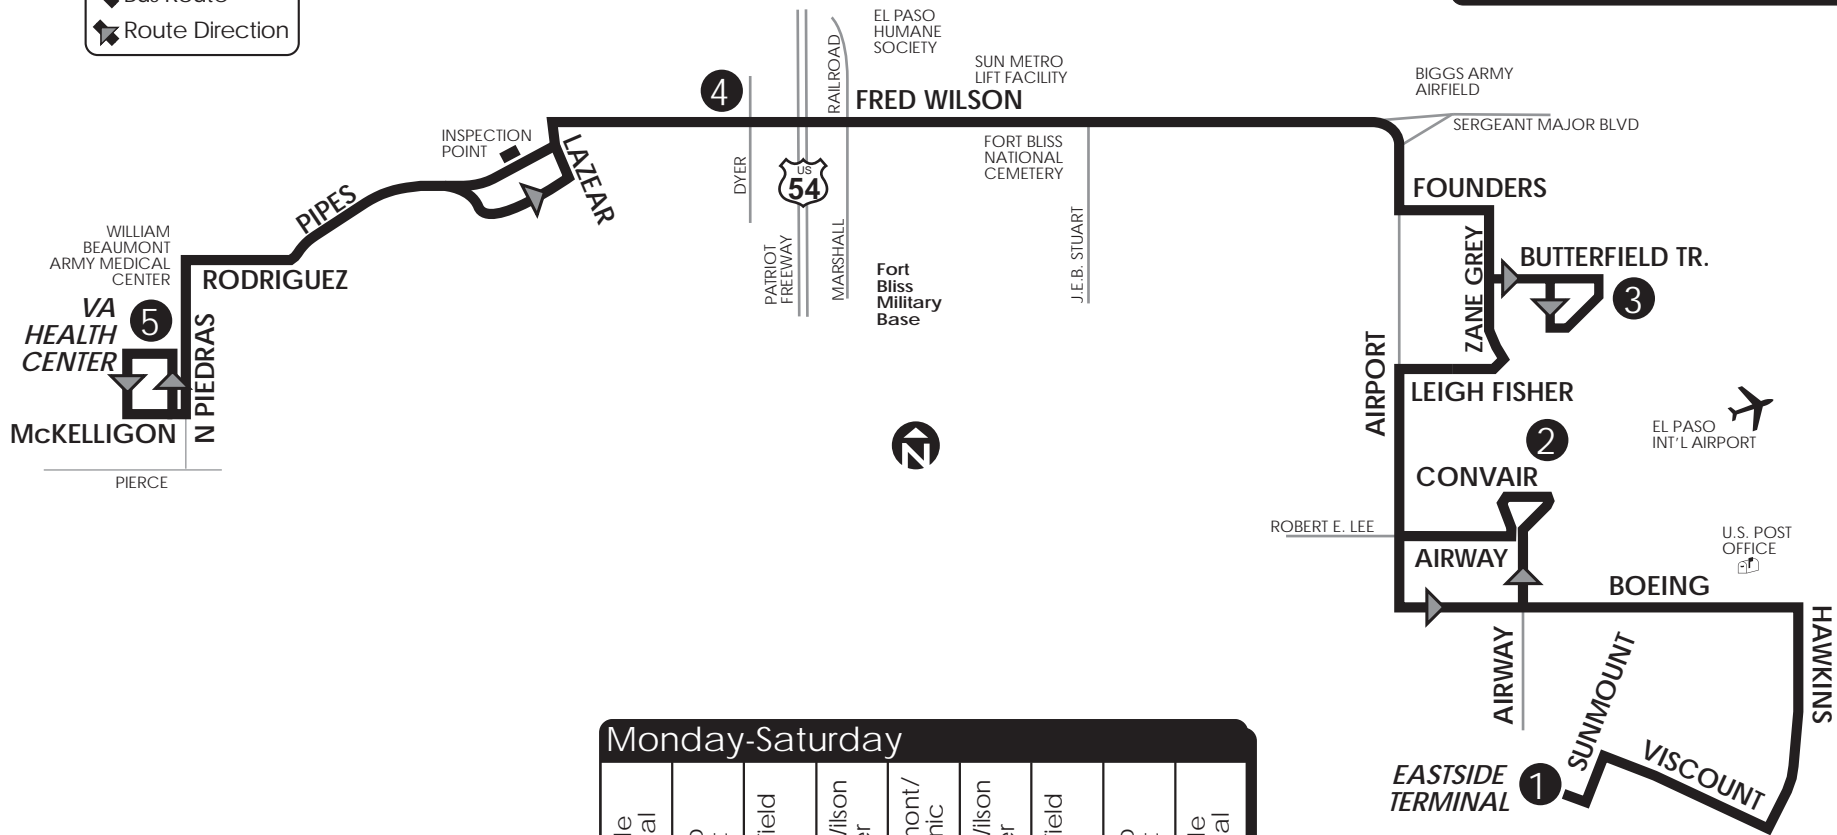

# 57 Beaumont Hospital via Airport

Boarding Point: Eastside Terminal Bay 6

**LEGEND**

- ① Time Point
- ▬ Bus Route
- Route Direction

**VISCOUNT & HAWKINS**  
7, 25, 50, 51, 52, 53, 55, 58, 63

**EASTSIDE TERMINAL ROUTES**  
7, 25, 50, 51, 52, 53, 54T, 54V, 55, 56P, 56R, 58, 59, 63, 70

**Connecting Points To Routes**

- ▬ Eastside Terminal
- ▬ Hawkins & Viscount
- ▬ Hawkins & Edgemere (50, 55, 58)
- ▬ Hawkins & Montana (50, 58)
- ▬ El Paso Int'l Airport (33)
- ▬ Airport & Founders (7)
- ▬ Fred Wilson & Dyer (35, 41)
- ▬ Fred Wilson & Byron (41)
- ▬ Beaumont/VA (36, 41)

**Monday-Saturday**

Eastside Terminal ①	El Paso Airport ②	Butterfield Trail ③	Fred Wilson at Dyer ④	Beaumont/VA Clinic ⑤	Fred Wilson at Dyer ④	Butterfield Trail ③	El Paso Airport ②	Eastside Terminal ①
8:30	8:50	9:00	9:10	9:30	9:50	10:00	10:10	10:30
10:30	10:50	11:00	11:10	11:30	11:50	12:00	12:10	12:30
12:30	12:50	1:00	1:10	1:30	1:50	2:00	2:10	2:30
2:30	2:50	3:00	3:10	3:30	3:50	4:00	4:10	4:30
4:30	4:50	5:00	5:10	5:30	5:50	6:00	6:10	6:30