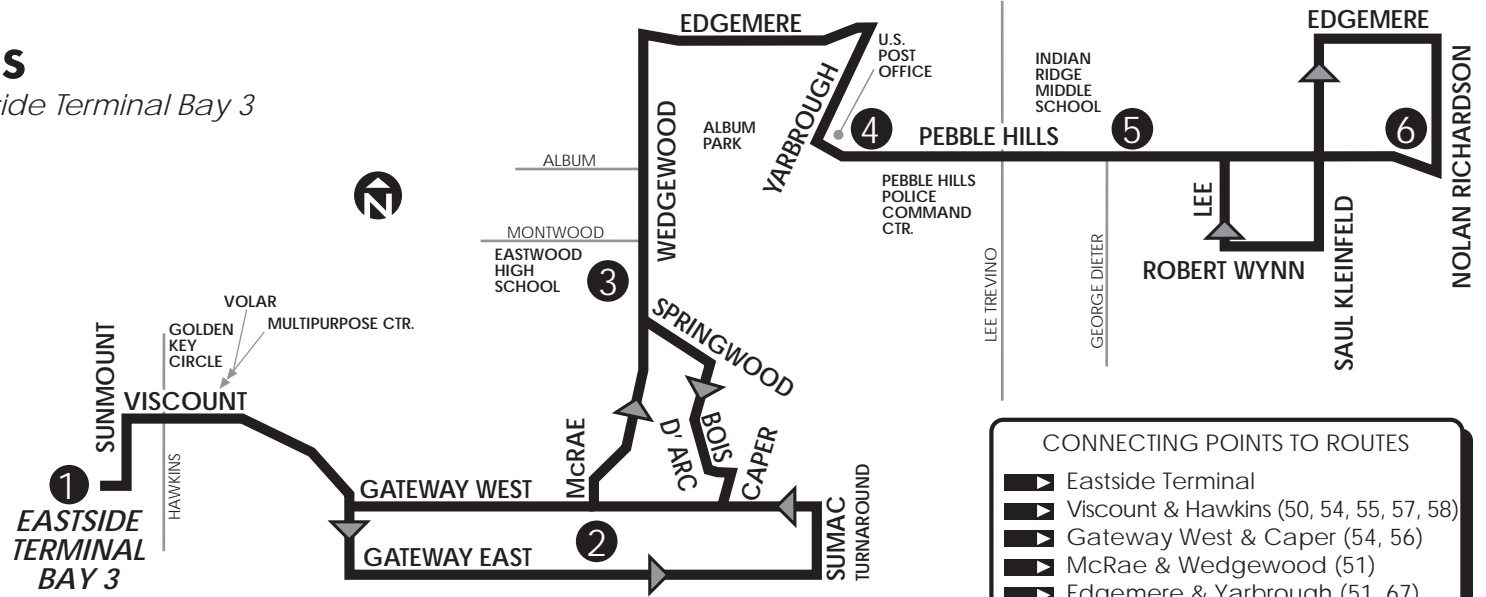

# 52 Pebble Hills

Boarding Point: Eastside Terminal Bay 3

**LEGEND**

- 1 Time Point
- Bus Route
- Route Direction

**EASTSIDE TERMINAL ROUTES**  
 7, 25, 51, 53, 54T, 54V, 55, 56P, 56R, 57, 58, 59, 63, 70

**CONNECTING POINTS TO ROUTES**

- Eastside Terminal
- Viscount & Hawkins (50, 54, 55, 57, 58)
- Gateway West & Caper (54, 56)
- McRae & Wedgewood (51)
- Edgemere & Yarbrough (51, 67)
- Edgemere & Saul Kleinfeld (52, 58)
- Pebble Hills & Yarbrough (67)
- Pebble Hills & Lee Trevino (67)
- Pebble Hills & George Dieter (69)
- Hunter & Gateway East (54, 63)
- Viscount & Gateway West (54, 56)

**Monday-Saturday**

Eastside Terminal	Gateway East at McRae	Wedgewood at Montwood	Pebble Hills at Yarbrough	Pebble Hills at George Dieter	Pebble Hills at Nolan Richardson	Pebble Hills at George Dieter	Pebble Hills at Yarbrough	Wedgewood at Montwood	Gateway West at McRae	Eastside Terminal
1	2	3	4	5	6	5	4	3	2	1
<i>first two trips run weekday only</i>										
6:30	6:45	6:52	6:59	7:06	7:30	7:38	7:45	7:51	8:01	8:15
7:25	7:40	7:47	7:54	8:01	8:25	8:33	8:40	8:46	8:56	9:10
8:20	8:35	8:42	8:49	8:56	9:20	9:28	9:35	9:41	9:51	10:05
9:15	9:30	9:37	9:44	9:51	10:15	10:23	10:30	10:36	10:46	11:00
10:10	10:25	10:32	10:39	10:46	11:10	11:18	11:25	11:31	11:41	11:55
11:05	11:20	11:27	11:34	11:41	12:05	12:13	12:20	12:26	12:36	12:50
12:00	12:15	12:22	12:29	12:36	1:00	1:08	1:15	1:21	1:31	1:45
12:55	1:10	1:17	1:24	1:31	1:55	2:03	2:10	2:16	2:26	2:40
1:50	2:05	2:12	2:19	2:26	2:50	2:58	3:05	3:11	3:21	3:35
2:45	3:00	3:07	3:14	3:21	3:45	3:53	4:00	4:06	4:16	4:30
3:40	3:55	4:02	4:09	4:16	4:40	4:48	4:55	5:01	5:11	5:25
4:35	4:50	4:57	5:04	5:11	5:35	5:43	5:50	5:56	6:06	6:20
5:30	5:45	5:52	5:59	6:06	6:30	6:38	6:45	6:51	7:01	7:15
6:25	6:40	6:47	6:54	7:01	7:25	7:33	7:40	7:46	7:56	8:10
7:20	7:35	7:42	7:49	7:56	8:15	8:23	8:30	8:36	8:46	9:00