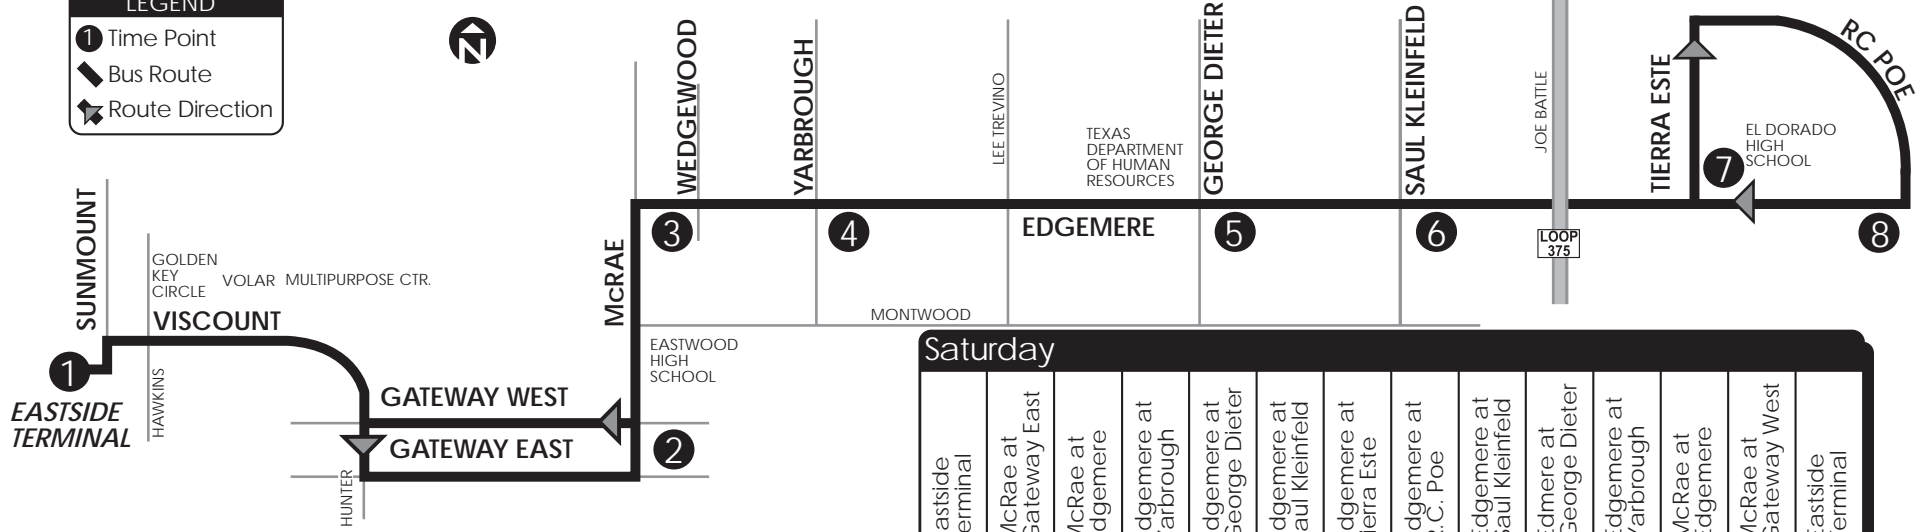

51 Edgemere

Boarding Point: Eastside Terminal Bay 3

EASTSIDE TERMINAL ROUTES
7, 25, 52, 53, 54T, 54V, 55, 56P, 56R, 57, 58, 59, 63, 70

1. **CONNECTING POINTS TO ROUTES**
2. ➡ Eastside Terminal
   - ➡ Viscount & Hawkins (7, 25, 50, 52, 55, 57, 58)
   - ➡ Viscount & Gateway West (52, 54, 56, 63)
   - ➡ Gateway East & Hunter (52, 54, 56)
   - ➡ Edgemere & Wedgewood (52)
   - ➡ Edgemere & Yarbrough (52, 67)
   - ➡ Edgemere & Lee Trevino (58, 67)
   - ➡ Edgemere & George Dieter (58, 69)
   - ➡ Edgemere & Saul Kleinfeld (52)

LEGEND

- ① Time Point
- ➡ Bus Route
- ➡ Route Direction

Monday-Friday

1	2	3	4	5	6	7	8	6	5	4	3	2	1
Eastside Terminal	McRae at Gateway East	McRae at Edgemere	Edgemere at Yarbrough	Edgemere at George Dieter	Edgemere at Saul Kleinfeld	Edgemere at Tierra Este	Edgemere at R.C. Poe	Edgemere at Saul Kleinfeld	Edgemere at George Dieter	Edgemere at Yarbrough	McRae at Edgemere	McRae at Gateway West	Eastside Terminal
6:00	6:12	6:19	6:25	6:32	6:35	6:43	6:50	6:57	7:04	7:12	7:19	7:28	7:40
6:50	7:02	7:09	7:15	7:22	7:25	7:33	7:40	7:47	7:54	8:02	8:09	8:18	8:30
7:40	7:52	7:59	8:05	8:12	8:15	8:23	8:30	8:37	8:44	8:52	8:59	9:08	9:20
8:30	8:42	8:49	8:55	9:02	9:05	9:13	9:20	9:27	9:34	9:42	9:49	9:58	10:10
9:20	9:32	9:39	9:45	9:52	9:55	10:03	10:10	10:17	10:24	10:32	10:39	10:48	11:00
10:10	10:22	10:29	10:35	10:42	10:45	10:53	11:00	11:07	11:14	11:22	11:29	11:38	11:50
11:00	11:12	11:19	11:25	11:32	11:35	11:43	11:50	11:57	12:04	12:12	12:19	12:28	12:40
11:50	12:02	12:09	12:15	12:22	12:25	12:33	12:40	12:47	12:54	1:02	1:09	1:18	1:30
12:40	12:52	12:59	1:05	1:12	1:15	1:23	1:30	1:37	1:44	1:52	1:59	2:08	2:20
1:30	1:42	1:49	1:55	2:02	2:05	2:13	2:20	2:27	2:34	2:42	2:49	2:58	3:10
2:20	2:32	2:39	2:45	2:52	2:55	3:03	3:10	3:17	3:24	3:32	3:39	3:48	4:00
3:10	3:22	3:29	3:35	3:42	3:45	3:53	4:00	4:07	4:14	4:22	4:29	4:38	4:50
4:00	4:12	4:19	4:25	4:32	4:35	4:43	4:50	4:57	5:04	5:12	5:19	5:28	5:40
4:50	5:02	5:09	5:15	5:22	5:25	5:33	5:40	5:47	5:54	6:02	6:09	6:18	6:30
5:40	5:52	5:59	6:05	6:12	6:15	6:23	6:30	6:37	6:44	6:52	6:59	7:08	7:20
6:30	6:42	6:49	6:55	7:02	7:05	7:13	7:20	7:27	7:34	7:42	7:49	7:58	8:10
7:20	7:32	7:39	7:45	7:52	7:55	8:03	8:10	8:17	8:24	8:32	8:39	8:48	9:00
8:10	8:22	8:29	8:35	8:42	8:45	8:53	9:00	9:07	9:14	9:22	9:29	9:38	9:50
9:00	9:12	9:19	9:25	9:32	9:35	9:43	9:50	9:57	10:04	10:12	10:19	10:28	10:40