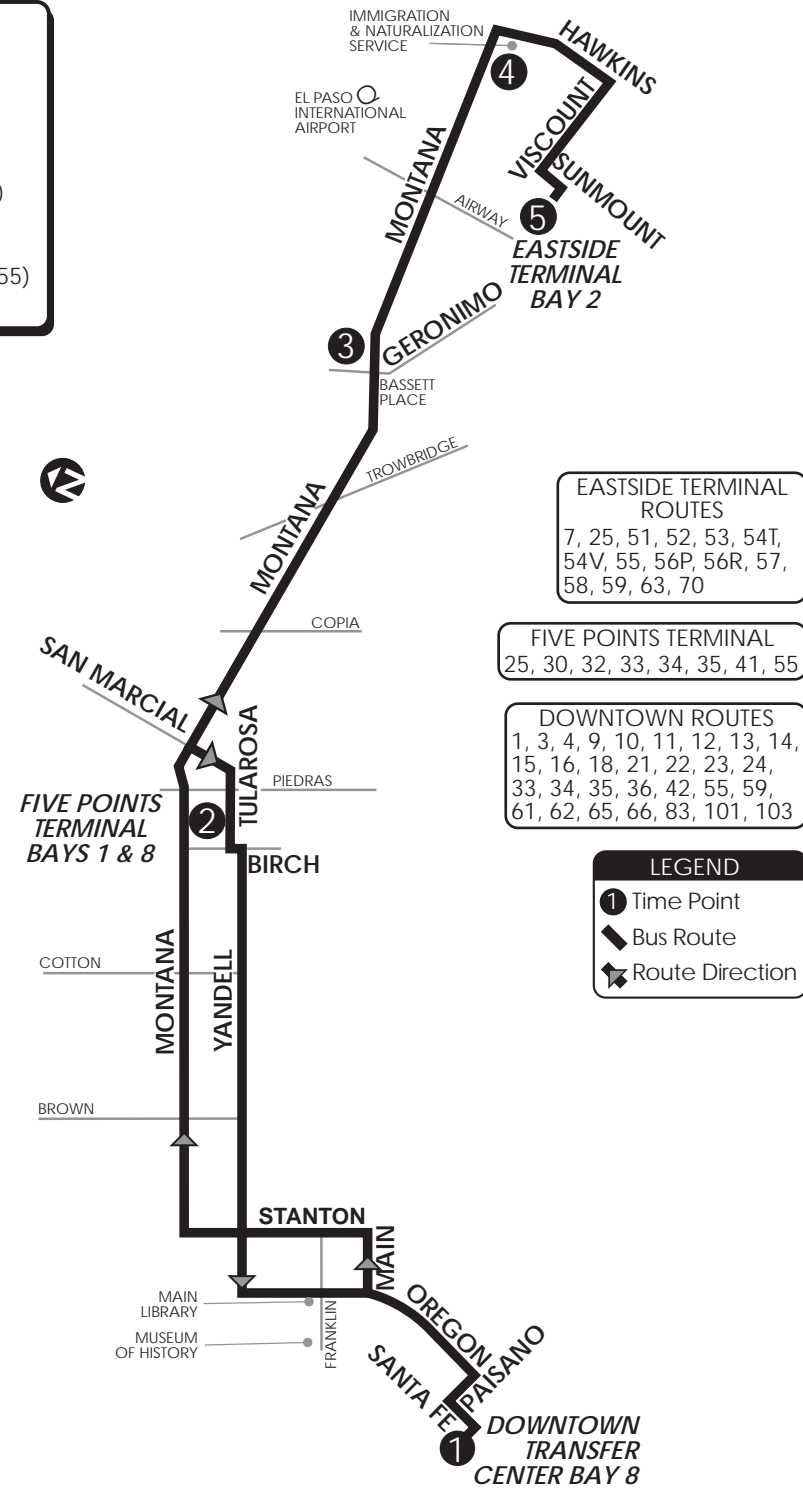

# 50 Montana

Downtown Boarding Point: DTC Bay 8  
Boarding Point: Eastside Terminal Bay 2

- CONNECTING POINTS TO ROUTES
- ▶ Downtown
  - ▶ Five Points Terminal
  - ▶ Montana & Copia (35, 55)
  - ▶ Montana & Reynolds (21, 22, 55)
  - ▶ Montana & Chelsea (21, 22, 55)
  - ▶ Montana & Geronimo (7, 25, 33, 55)
  - ▶ Montana & Hawkins (57, 58)
  - ▶ Montana & Airway (33)
  - ▶ Hawkins & Viscount (7, 51, 52, 53, 55)
  - ▶ Eastside Terminal

EASTSIDE TERMINAL ROUTES  
7, 25, 51, 52, 53, 54T, 54V, 55, 56P, 56R, 57, 58, 59, 63, 70

FIVE POINTS TERMINAL  
25, 30, 32, 33, 34, 35, 41, 55

DOWNTOWN ROUTES  
1, 3, 4, 9, 10, 11, 12, 13, 14, 15, 16, 18, 21, 22, 23, 24, 33, 34, 35, 36, 42, 55, 59, 61, 62, 65, 66, 83, 101, 103

LEGEND

- 1 Time Point
- Bus Route
- ▶ Route Direction