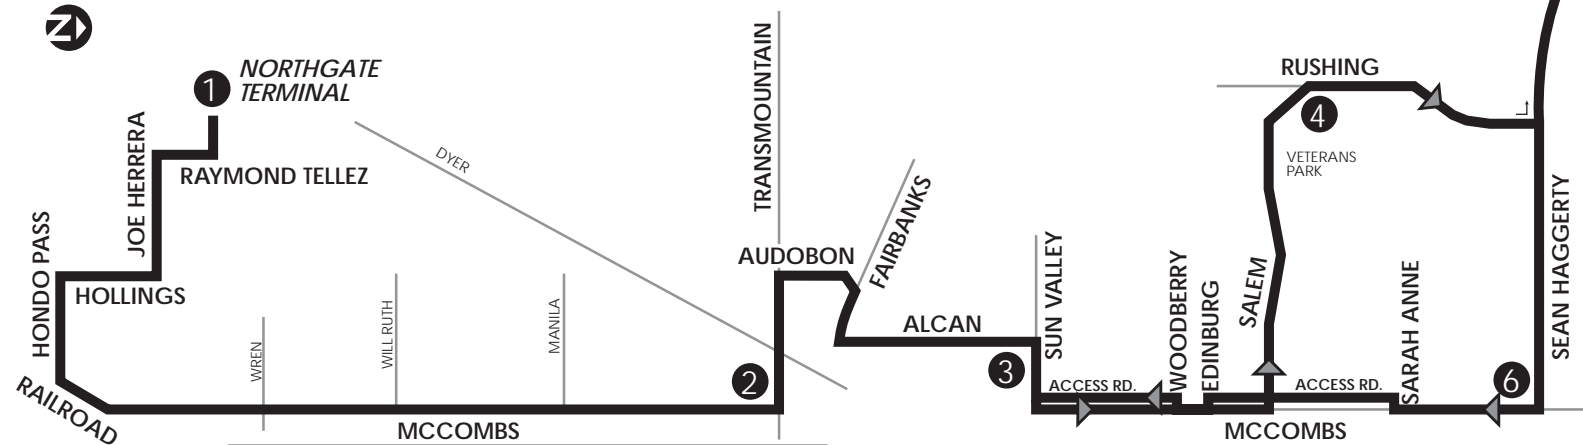

44 Sean Haggerty via McCombs

Boarding Point: Northgate Terminal south

CONNECTING POINTS TO ROUTES

- ▶ Northgate Terminal
- ▶ Salem & Rushing (40, 46)
- ▶ TransMt. & Dyer (43, 46)

NORTHGATE TERMINAL
7, 35, 40, 41, 42, 43, 45, 46

LEGEND

- 1 Time Point
- ▶ Bus Route
- ▶ Route Direction

Monday-Saturday

Northgate Terminal	McCombs at Transmountain	Alcan at Sun Valley	Rushing at Salem	Sean Haggerty at Marcus Uribe	Sean Haggerty at McCombs	Alcan at Sun Valley	McCombs at Transmountain	Northgate Terminal
1	2	3	4	5	6	3	2	1
...	5:41	5:48	5:54	6:08
<i>weekdays only</i> →					6:21	6:28	6:34	6:48
6:08	6:25	6:32	6:38	6:48	6:58	7:05	7:11	7:25
6:48	7:05	7:12	7:18	7:28	7:38	7:45	7:51	8:05
7:28	7:45	7:52	7:58	8:08	8:18	8:25	8:31	8:45
8:08	8:25	8:32	8:38	8:48	8:58	9:05	9:11	9:25
8:48	9:05	9:12	9:18	9:28	9:38	9:45	9:51	10:05
9:28	9:45	9:52	9:58	10:08	10:18	10:25	10:31	10:45
10:08	10:25	10:32	10:38	10:48	10:58	11:05	11:11	11:25
10:48	11:05	11:12	11:18	11:28	11:38	11:45	11:51	12:05
11:28	11:45	11:52	11:58	12:08	12:18	12:25	12:31	12:45
12:08	12:25	12:32	12:38	12:48	12:58	1:05	1:11	1:25
12:48	1:05	1:12	1:18	1:28	1:38	1:45	1:51	2:05
1:28	1:45	1:52	1:58	2:08	2:18	2:25	2:31	2:45
2:08	2:25	2:32	2:38	2:48	2:58	3:05	3:11	3:25
2:48	3:05	3:12	3:18	3:28	3:38	3:45	3:51	4:05
3:28	3:45	3:52	3:58	4:08	4:18	4:25	4:31	4:45
4:08	4:25	4:32	4:38	4:48	4:58	5:05	5:11	5:25
4:48	5:05	5:12	5:18	5:28	5:38	5:45	5:51	6:05
5:28	5:45	5:52	5:58	6:08	6:18	6:25	6:31	6:45
6:08	6:25	6:32	6:38	6:48	6:58	7:05	7:11	7:25
6:48	7:05	7:12	7:18	7:28	7:38	7:45	7:51	8:05
7:28	7:45	7:52	7:58	8:08	8:18	8:25	8:31	8:45
8:08	8:25	8:32	8:38	8:48	8:58	9:05	9:11	9:25
8:48	9:05	9:12	9:18	9:28	9:38	9:45	9:51	10:05