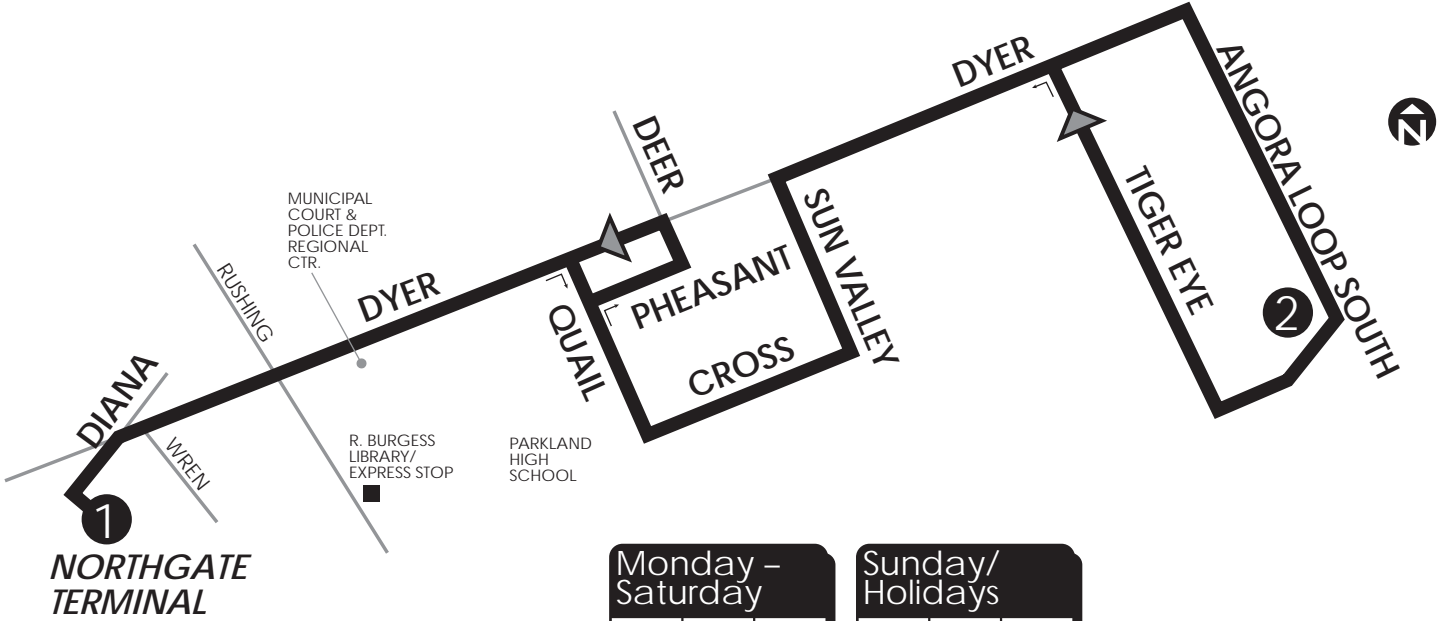

43 Shearman Park via Dyer

Boarding Point: Northgate Terminal south

CONNECTING POINTS TO ROUTES

- Dyer & Rushing (40)
- Dyer & TransMt. (44)
- Northgate Terminal

NORTHGATE TERMINAL
7, 35, 40, 41, 42, 44, 45, 46

LEGEND

- 1 Time Point
- Bus Route
- Route Direction

Monday – Saturday

Northgate Terminal	Angora Loop at Tiger Eye	Northgate Terminal
1	2	1
---	5:00	5:30
5:30	6:00	6:30
6:30	7:00	7:30
7:30	8:00	8:30
8:30	9:00	9:30
9:30	10:00	10:30
10:30	11:00	11:30
11:30	12:00	12:30
12:30	1:00	1:30
1:30	2:00	2:30
2:30	3:00	3:30
3:30	4:00	4:30
4:30	5:00	5:30
5:30	6:00	6:30
6:30	7:00	7:30
7:30	8:00	8:30
8:30	9:00	9:30
9:30	10:00	10:30

Sunday/Holidays

Northgate Terminal	Angora Loop at Tiger Eye	Northgate Terminal
1	2	1
7:00	7:30	8:00
8:00	8:30	9:00
9:00	9:30	10:00
10:00	10:30	11:00
11:00	11:30	12:00
12:00	12:30	1:00
1:00	1:30	2:00
2:00	2:30	3:00
3:00	3:30	4:00
4:00	4:30	5:00
5:00	5:30	6:00
6:00	6:30	7:00
7:00	7:30	8:00
8:00	8:30	9:00
9:00	9:30	10:00