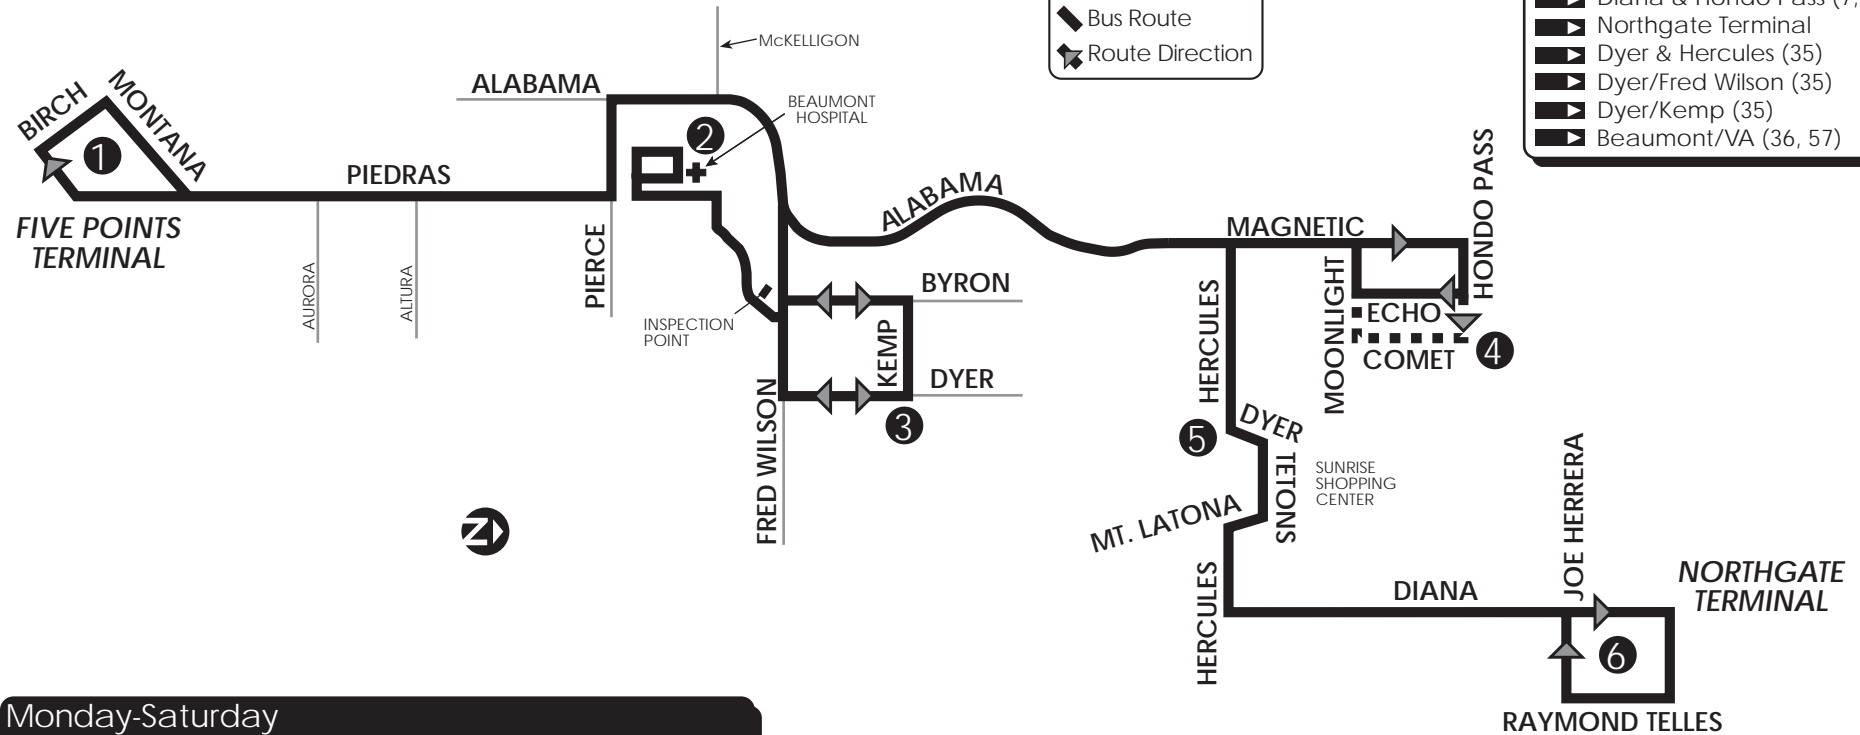

41 Northgate via Piedras

Boarding Point: Five Points Terminal Bay 2
Boarding Point: Northgate Terminal north

NORTHGATE TERMINAL
7, 35, 40, 42, 43, 44, 45, 46

FIVE POINTS TERMINAL
25, 30, 32, 33,
34, 35, 50, 55

1. **CONNECTING POINTS TO ROUTES**
2. Five Points Terminal
   - Piedras & Fort Blvd (32)
   - Piedras & McKinley (36)
   - Alabama & Pierce (36)
   - Diana & Hercules (7)
   - Diana & Hondo Pass (7, 42)
   - Northgate Terminal
   - Dyer & Hercules (35)
   - Dyer/Fred Wilson (35)
   - Dyer/Kemp (35)
   - Beaumont/VA (36, 57)

LEGEND

- ① Time Point
- ▬ Bus Route
- Route Direction

Monday-Saturday

Five Points Terminal	Beaumont/VA Clinic	Dyer at Kemp	Hondo Pass at Comet	Dyer at Hercules	Northgate Terminal	Dyer at Hercules	Hondo Pass at Comet	Dyer at Kemp	Beaumont/VA Clinic	Five Points Terminal
①	②	③	④	⑤	⑥	⑤	④	③	②	①
4:30	4:53	5:08	---	5:23	5:50	6:00	---	6:15	6:35	6:50
5:40	6:03	6:18	---	6:33	7:00	7:08	7:18	7:31	7:44	8:00
6:50	7:10	7:24	7:35	7:50	8:10	8:20	---	8:35	8:55	9:10
8:00	8:20	8:34	8:45	9:00	9:20	9:28	9:38	9:51	10:04	10:20
9:10	9:30	9:44	9:55	10:10	10:30	10:40	---	10:55	11:15	11:30
10:20	10:43	10:58	---	11:13	11:40	11:50	---	12:05	12:25	12:40
11:30	11:53	12:08	---	12:23	12:50	1:00	---	1:15	1:35	1:50
12:40	1:03	1:18	---	1:33	2:00	2:08	2:18	2:31	2:44	3:00
1:50	2:13	2:28	---	2:43	3:10	3:18	3:28	3:41	3:54	4:10
3:00	3:23	3:38	---	3:53	4:20	4:28	4:38	4:51	5:04	5:20
4:10	4:33	4:48	---	5:03	5:30	5:40	---	5:55	6:15	6:30
5:20	5:43	5:58	---	6:13	6:40	6:50	---	7:05	7:25	7:40
6:30	6:53	7:08	---	7:23	7:50	8:00	---	8:15	8:35	8:50
7:40	8:03	8:18	---	8:33	9:00	9:10	---	9:25	9:45	10:00
8:50	9:13	9:28	---	9:43	10:05	---	---	---	---	---

Sunday / Holidays

Five Points Terminal	Dyer at Kemp	Dyer at Hercules	Northgate Terminal	Dyer at Hercules	Dyer at Kemp	Five Points Terminal
①	③	⑤	⑥	⑤	③	①
6:30	7:00	7:15	7:35	7:45	8:00	8:40
7:35	8:05	8:20	8:40	8:50	9:05	9:45
8:40	9:10	9:25	9:45	9:55	10:10	10:50
9:45	10:15	10:30	10:50	11:00	11:15	11:55
10:50	11:20	11:35	11:55	12:05	12:20	1:00
11:55	12:25	12:40	1:00	1:10	1:25	2:05
1:00	1:30	1:45	2:05	2:15	2:30	3:10
2:05	2:35	2:50	3:10	3:20	3:35	4:15
3:10	3:40	3:55	4:15	4:25	4:40	5:20
4:15	4:45	5:00	5:20	5:30	5:45	6:25
5:20	5:50	6:05	6:25	6:35	6:50	7:30
6:25	6:55	7:10	7:30	7:40	7:55	8:35
7:30	8:00	8:15	8:35	8:45	9:00	9:40