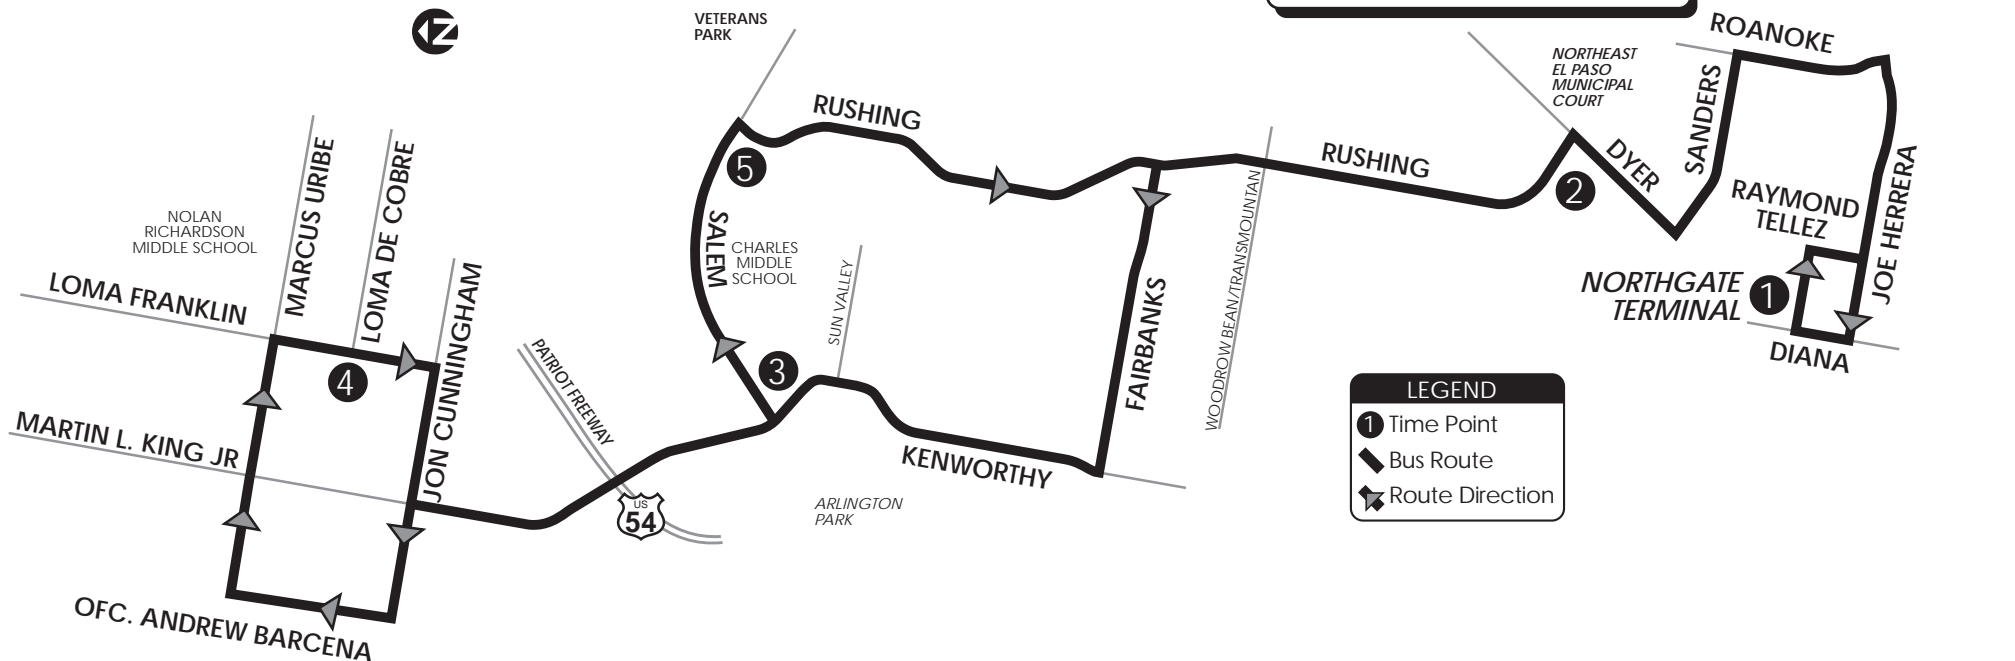

# 40 North Hills via Rushing

Boarding Point: Northgate Terminal north

### Monday-Friday

Northgate Terminal	Dyer at Rushing	Kenworthy at Salem	Loma Franklin at Loma de Cobre	Rushing at Salem	Dyer at Rushing	Northgate Terminal
5:13	5:25	5:40	5:48	5:57	6:09	6:18
6:23	6:35	6:50	6:58	7:07	7:19	7:28
7:33	7:45	8:00	8:08	8:17	8:29	8:38
8:43	8:55	9:10	9:18	9:27	9:39	9:48
9:53	10:05	10:20	10:28	10:37	10:49	10:58
11:03	11:15	11:30	11:38	11:47	11:59	12:08
12:13	12:25	12:40	12:48	12:57	1:09	1:18
1:23	1:35	1:50	1:58	2:07	2:19	2:28
2:33	2:45	3:00	3:08	3:17	3:29	3:38
3:43	3:55	4:10	4:18	4:27	4:39	4:48
4:53	5:05	5:20	5:28	5:37	5:49	5:58
6:03	6:15	6:30	6:38	6:47	6:59	7:08
7:13	7:25	7:40	7:48	7:57	8:09	8:18
8:23	8:35	8:50	8:58	9:07	9:19	9:28

### Saturday

Northgate Terminal	Dyer at Rushing	Kenworthy at Salem	Loma de Cobre at Loma Franklin	Rushing at Salem	Dyer at Rushing	Northgate Terminal
6:13	6:25	6:40	6:48	6:57	7:09	7:18
7:23	7:35	7:50	7:58	8:07	8:19	8:28
8:33	8:45	9:00	9:08	9:17	9:29	9:38
9:43	9:55	10:10	10:18	10:27	10:39	10:48
10:53	11:05	11:20	11:28	11:37	11:49	11:58
12:03	12:15	12:30	12:38	12:47	12:59	1:08
1:13	1:25	1:40	1:48	1:57	2:09	2:18
2:23	2:35	2:50	2:58	3:07	3:19	3:28
3:33	3:45	4:00	4:08	4:17	4:29	4:38
4:43	4:55	5:10	5:18	5:27	5:39	5:48
5:53	6:05	6:20	6:28	6:37	6:49	6:58
7:03	7:15	7:30	7:38	7:47	7:59	8:08
8:13	8:25	8:40	8:48	8:57	9:09	9:18

### Sunday / Holidays

Northgate Terminal	Dyer at Rushing	Kenworthy at Salem	Loma de Cobre at Loma Franklin	Rushing at Salem	Dyer at Rushing	Northgate Terminal
8:13	8:21	8:34	8:40	8:49	9:00	9:08
9:13	9:21	9:34	9:40	9:49	10:00	10:08
10:13	10:21	10:34	10:40	10:49	11:00	11:08
11:13	11:21	11:34	11:40	11:49	12:00	12:08
12:13	12:21	12:34	12:40	12:49	1:00	1:08
1:13	1:21	1:34	1:40	1:49	2:00	2:08
2:13	2:21	2:34	2:40	2:49	3:00	3:08
3:13	3:21	3:34	3:40	3:49	4:00	4:08
4:13	4:21	4:34	4:40	4:49	5:00	5:08
5:13	5:21	5:34	5:40	5:49	6:00	6:08
6:13	6:21	6:34	6:40	6:49	7:00	7:08
7:13	7:21	7:34	7:40	7:49	8:00	8:08