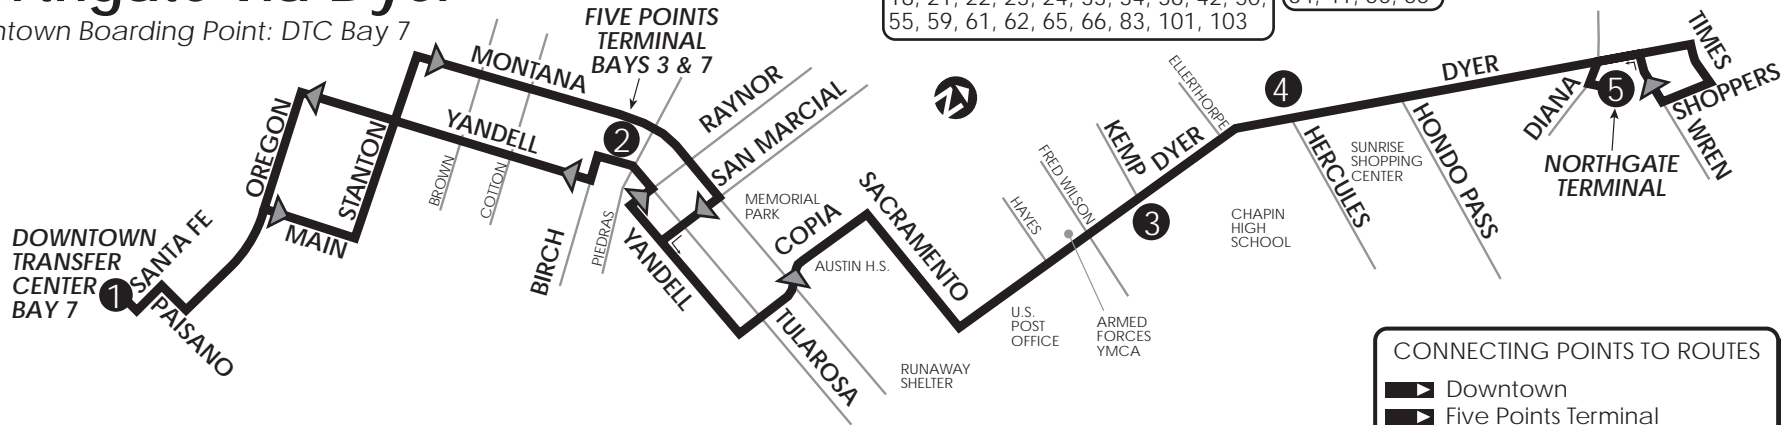

35 Northgate via Dyer

Downtown Boarding Point: DTC Bay 7

LEGEND

- 1 Time Point
- Bus Route
- Route Direction

CONNECTING ROUTES DOWNTOWN
1, 3, 4, 9, 10, 11, 12, 13, 14, 15, 16, 18, 21, 22, 23, 24, 33, 34, 36, 42, 50, 55, 59, 61, 62, 65, 66, 83, 101, 103

FIVE POINTS TERMINAL
25, 30, 32, 33, 34, 41, 50, 55

NORTHGATE TERMINAL
7, 35, 40, 41, 42, 43, 44, 45, 46

CONNECTING POINTS TO ROUTES

- Downtown
- Five Points Terminal
- Montana & Copleia (50, 55)
- Copleia & Huerfano (33)
- Copleia & Pershing (30)
- Dyer & Fred Wilson (41, 57)
- Dyer & Kemp (41)
- Dyer & Hercules (41)
- Northgate Terminal
- Dyer/Hayes (32)
- Dyer/Hondo Pass (35, 42)

Sunday / Holidays

Downtown Transfer Ctr	Five Points Terminal	Dyer at Kemp	Dyer at Hercules	Northgate Terminal	Dyer at Hercules	Dyer at Kemp	Five Points Terminal	Downtown Transfer Ctr
1	2	3	4	5	4	3	2	1
...	7:00	7:10	7:15	7:38	7:55
...	8:00	8:30	8:35	8:58	9:15
7:20	7:33	7:55	8:00	8:20	9:00	9:10	9:38	9:55
8:00	8:13	8:35	8:40	9:00	9:50	9:55	10:18	10:35
8:40	8:53	9:15	9:20	9:40	9:50	9:55	10:18	10:35
9:20	9:33	9:55	10:00	10:20	10:30	10:35	10:58	11:15
10:00	10:13	10:35	10:40	11:00	11:10	11:15	11:38	11:55
10:40	10:53	11:15	11:20	11:40	11:50	11:55	12:18	12:35
11:20	11:33	11:55	12:00	12:20	12:30	12:35	12:58	1:15
12:00	12:13	12:35	12:40	1:00	1:10	1:15	1:38	1:55
12:40	12:53	1:15	1:20	1:40	1:50	1:55	2:18	2:35
1:20	1:33	1:55	2:00	2:20	2:30	2:35	2:58	3:15
2:00	2:13	2:35	2:40	3:00	3:10	3:15	3:38	3:55
2:40	2:53	3:15	3:20	3:40	3:50	3:55	4:18	4:35
3:20	3:33	3:55	4:00	4:20	4:30	4:35	4:58	5:15
4:00	4:13	4:35	4:40	5:00	5:10	5:15	5:38	5:55
4:40	4:53	5:15	5:20	5:40	5:50	5:55	6:18	6:35
5:20	5:33	5:55	6:00	6:20	6:30	6:35	6:58	7:15
6:00	6:13	6:35	6:40	7:00	7:10	7:15	7:38	7:55
6:40	6:53	7:15	7:20	7:40	7:50	7:55	8:18	8:35
7:20	7:33	7:55	8:00	8:20	8:30	8:35	8:58	9:15
8:15	8:28	8:50	8:55	9:10	9:20	9:25	9:48	10:05