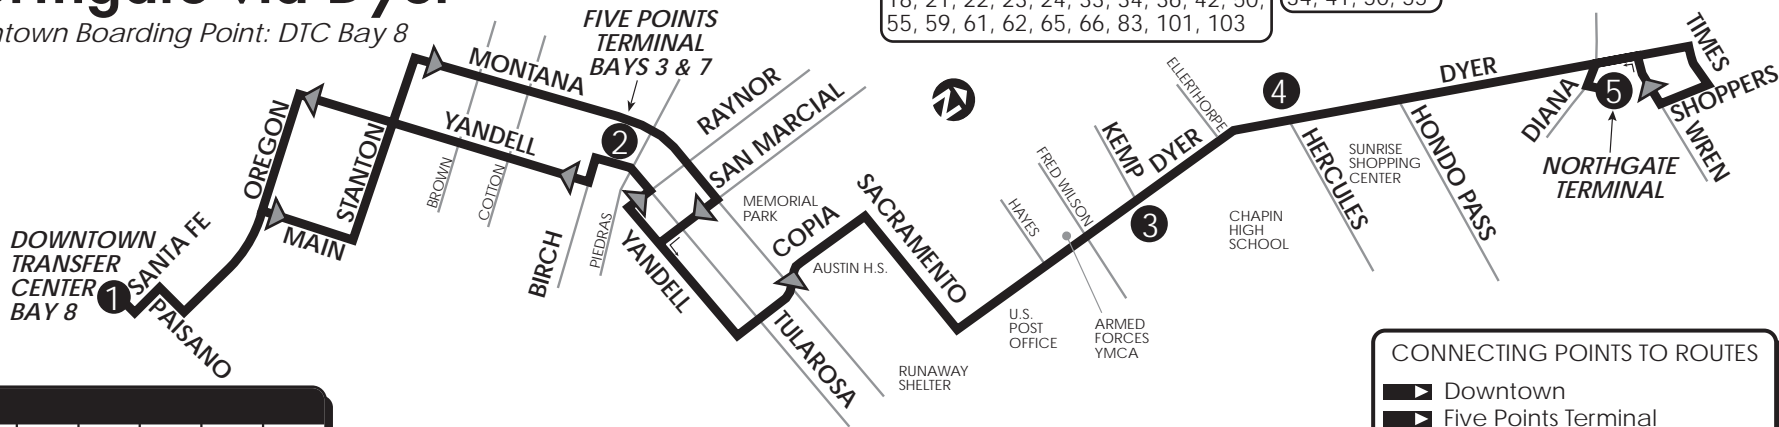

35 Northgate via Dyer

Downtown Boarding Point: DTC Bay 8

LEGEND

- 1 Time Point
- Bus Route
- Route Direction

CONNECTING ROUTES DOWNTOWN
 1, 3, 4, 9, 10, 11, 12, 13, 14, 15, 16, 18, 21, 22, 23, 24, 33, 34, 36, 42, 50, 55, 59, 61, 62, 65, 66, 83, 101, 103

FIVE POINTS TERMINAL
 25, 30, 32, 33, 34, 41, 50, 55

NORTHGATE TERMINAL
 7, 35, 40, 41, 42, 43, 44, 45, 46

CONNECTING POINTS TO ROUTES

- ▶ Downtown
- ▶ Five Points Terminal
- ▶ Montana & Copia (50, 55)
- ▶ Copia & Hueco (33)
- ▶ Copia & Pershing (30)
- ▶ Dyer & Fred Wilson (41, 57)
- ▶ Dyer & Kemp (41)
- ▶ Dyer & Hercules (41)
- ▶ Northgate Terminal
- ▶ Dyer/Hayes (32)
- ▶ Dyer/Hondo Pass (35, 42)