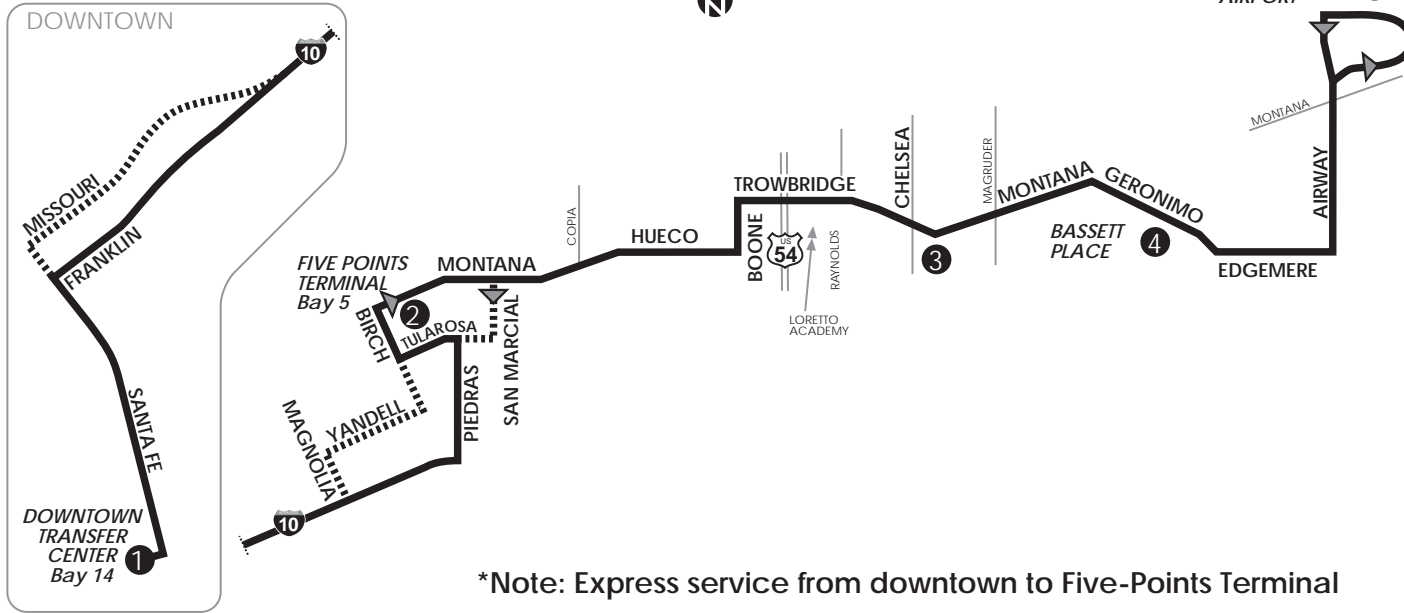

33 Government Hill via Bassett Place

Downtown Boarding Point: DTC Bay 14
Boarding Point: Five Points Terminal Bay 5

- CONNECTING POINTS TO ROUTES**
- ▶ Five Points Terminal
 - ▶ Copia & Hueco (35)
 - ▶ Trowbridge & Howze (21, 22)
 - ▶ Trowbridge & Chelsea (21, 22)
 - ▶ Brookhollow & Magruder (21, 22)
 - ▶ Montana & Geronimo (7, 25, 50, 55)
 - ▶ Bassett Place (7, 25, 55)
 - ▶ Edgemere & Airway (55)
 - ▶ Montana & Airway (50)
 - ▶ Airway & Boeing (57)

- CONNECTING DOWNTOWN ROUTES**
- 1, 3, 4, 9, 10, 11, 12, 13, 14, 15, 16, 18, 21, 22, 23, 24, 34, 35, 36, 42, 50, 55, 59, 61, 62, 65, 66, 83, 101, 103

- FIVE POINTS TERMINAL**
- 25, 30, 32, 34, 35, 41, 50, 55

- LEGEND**
- ① Time Point
 - ▶ Bus Route
 - ↔ Route Direction

*Note: Express service from downtown to Five-Points Terminal

Monday-Friday						
Downtown Transfer Ctr	Five Points Terminal	Bassett Place	El Paso Airport	Bassett Place	Five Points Terminal	Downtown Transfer Ctr
①	②	③	④	③	②	①
5:10	5:20	5:30	5:40	5:50	6:00	6:10
6:15	6:25	6:35	6:45	6:55	7:05	7:15
7:20	7:30	7:40	7:50	8:00	8:10	8:20
8:25	8:35	8:45	8:55	9:05	9:15	9:25
9:30	9:40	9:50	10:00	10:10	10:20	10:30
10:35	10:45	10:55	11:05	11:15	11:25	11:35
11:40	11:50	12:00	12:10	12:20	12:30	12:40
12:45	12:55	1:05	1:15	1:25	1:35	1:45
1:50	2:00	2:10	2:20	2:30	2:40	2:50
2:55	3:05	3:15	3:25	3:35	3:45	3:55
4:00	4:10	4:20	4:30	4:40	4:50	5:00
5:05	5:15	5:25	5:35	5:45	5:55	6:05
6:10	6:20	6:30	6:40	6:50	7:00	7:10
7:15	7:25	7:35	7:45	7:55	8:05	8:15
8:15	8:25	8:35	8:45	8:55	9:05	9:15