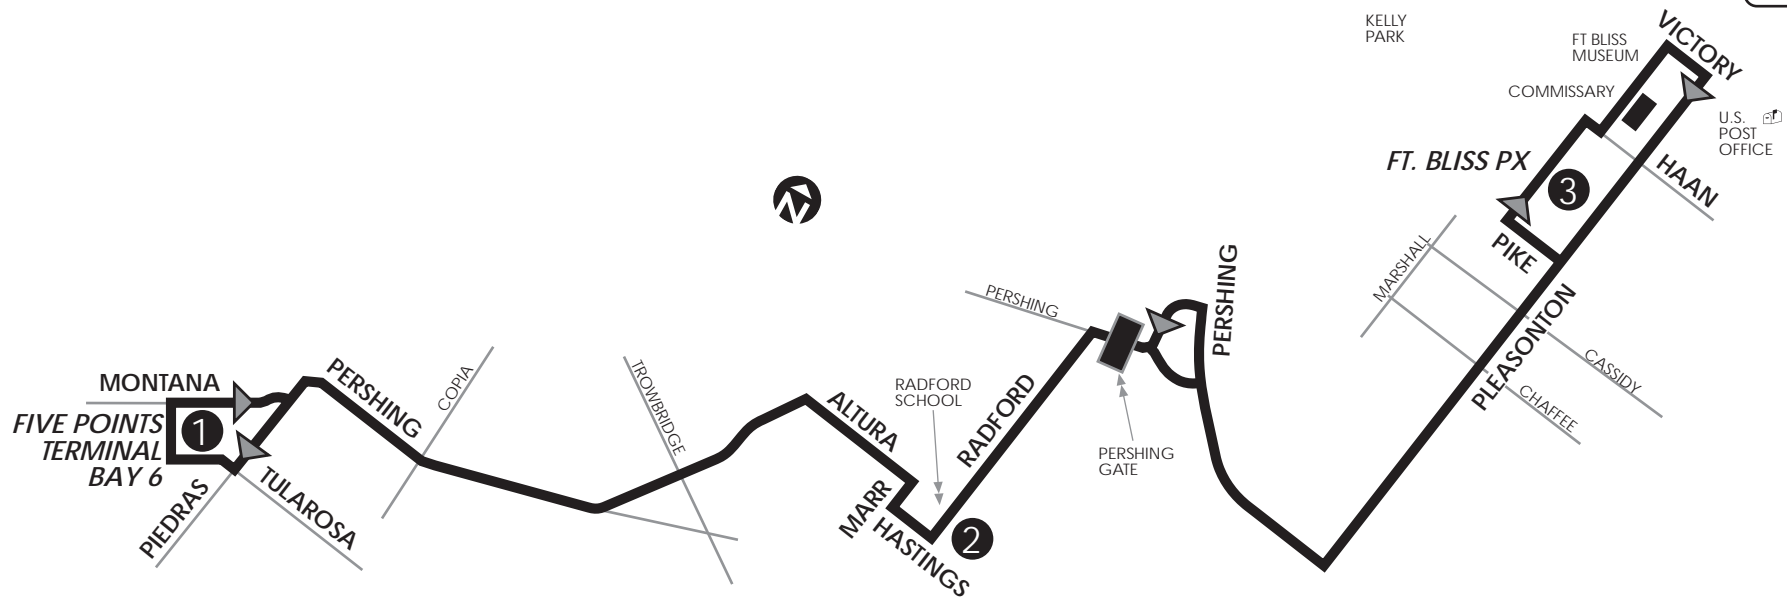

30 Fort Bliss via Pleasonton

Boarding Point: Five Points Terminal Bay 6

LEGEND

- ① Time Point
- ▬ Bus Route
- ➔ Route Direction

CONNECTING POINTS TO ROUTES

- ➔ Five Points Terminal
- ➔ Copia & Pershing (35)

FIVE POINTS TERMINAL
25, 32, 33, 34, 35, 41, 50, 55

Monday-Friday

Five Points Terminal	Radford at Hastings	Ft. Bliss PX	Radford at Hastings	Five Points Terminal
①	②	③	②	①
6:00	6:10	6:30	6:42	6:55
7:00	7:10	7:30	7:42	7:55
8:00	8:10	8:30	8:42	8:55
9:00	9:10	9:30	9:42	9:55
10:00	10:10	10:30	10:42	10:55
11:00	11:10	11:30	11:42	11:55
12:00	12:10	12:30	12:42	12:55
1:00	1:10	1:30	1:42	1:55
2:00	2:10	2:30	2:42	2:55
3:00	3:10	3:30	3:42	3:55
4:00	4:10	4:30	4:42	4:55
5:00	5:10	5:30	5:42	5:55
6:00	6:10	6:30	6:42	6:55

Saturday

Five Points Terminal	Radford at Hastings	Ft. Bliss PX	Radford at Hastings	Five Points Terminal
①	②	③	②	①
9:00	9:10	9:30	9:42	9:55
10:00	10:10	10:30	10:42	10:55
11:00	11:10	11:30	11:42	11:55
12:00	12:10	12:30	12:42	12:55
1:00	1:10	1:30	1:42	1:55
2:00	2:10	2:30	2:42	2:55
3:00	3:10	3:30	3:42	3:55
4:00	4:10	4:30	4:42	4:55
5:00	5:10	5:30	5:42	5:55
6:00	6:10	6:30	6:42	6:55

Sunday / Holidays

Five Points Terminal	Radford at Hastings	Ft. Bliss PX	Radford at Hastings	Five Points Terminal
①	②	③	②	①
10:00	10:10	10:30	10:42	10:55
11:00	11:10	11:30	11:42	11:55
12:00	12:10	12:30	12:42	12:55
1:00	1:10	1:30	1:42	1:55
2:00	2:10	2:30	2:42	2:55
3:00	3:10	3:30	3:42	3:55
4:00	4:10	4:30	4:42	4:55
5:00	5:10	5:30	5:42	5:55