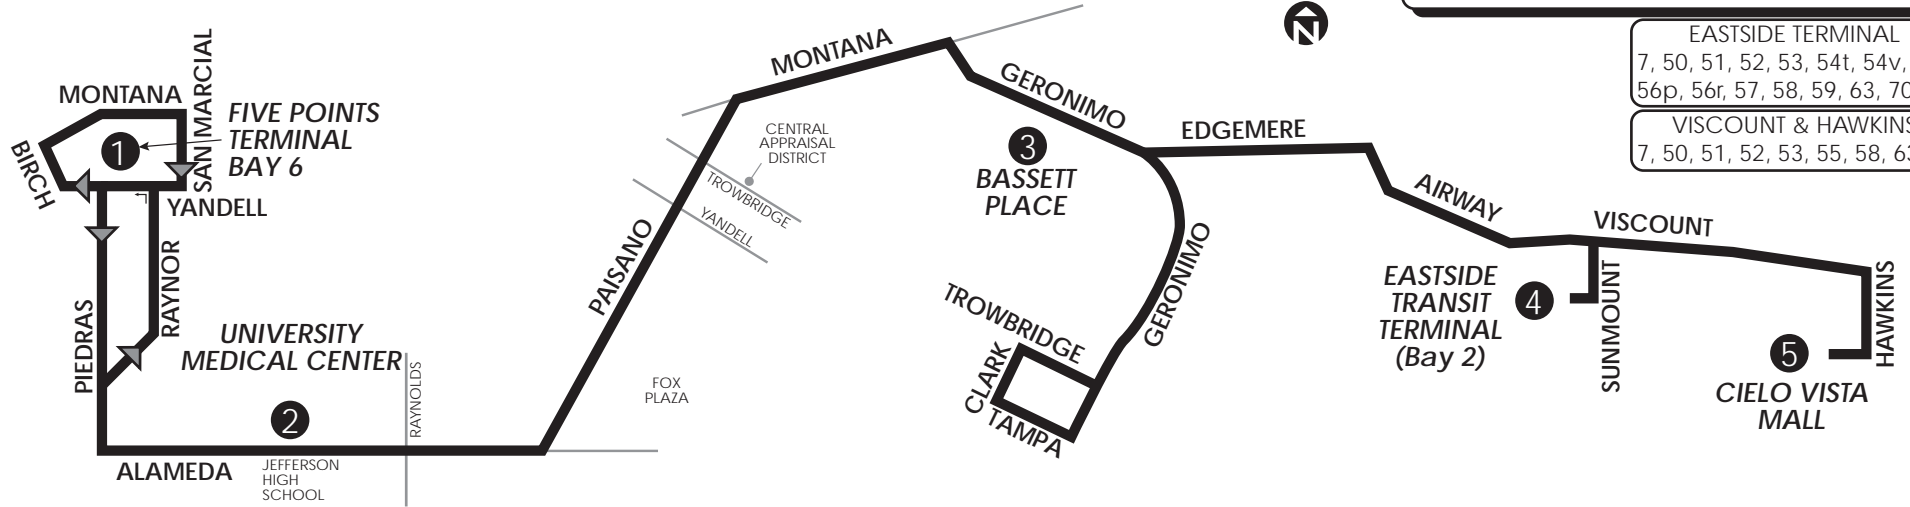

25 University Medical Center

Boarding Point: Eastside Terminal Bay 2
Boarding Point: Five Points Terminal Bay 6

LEGEND

- ① Time Point
- ▬ Bus Route
- Route Direction

FIVE POINTS TERMINAL
30, 32, 33, 34, 35, 41, 50, 55

CONNECTING POINTS TO ROUTES

- Five Points Terminal
- Alameda & Piedras (21, 22, 55, 61, 62, 66)
- University Medical Ctr (21, 22, 61, 62, 66, 103)
- Montana & Geronimo (7, 33, 50, 55)
- Bassett Place (7, 33, 55)
- Eastside Terminal
- Viscount & Hawkins
- Cielo Vista Mall (53)

EASTSIDE TERMINAL
7, 50, 51, 52, 53, 54t, 54v, 55, 56p, 56r, 57, 58, 59, 63, 70

VISCOUNT & HAWKINS
7, 50, 51, 52, 53, 55, 58, 63

Monday-Friday

①	②	③	④	⑤	④	③	②	①
6:15	6:30	6:40	7:05	7:13	7:21	7:46	7:56	8:11
7:15	7:30	7:40	8:05	8:13	8:21	8:46	8:56	9:11
8:15	8:30	8:40	9:05	9:13	9:21	9:46	9:56	10:11
9:15	9:30	9:40	10:05	10:13	10:21	10:46	10:56	11:11
10:15	10:30	10:40	11:05	11:13	11:21	11:46	11:56	12:11
11:15	11:30	11:40	12:05	12:13	12:21	12:46	12:56	1:11
12:15	12:30	12:40	1:05	1:13	1:21	1:46	1:56	14:11
1:15	1:30	1:40	2:05	2:13	2:21	2:46	2:56	3:11
2:15	2:30	2:40	3:05	3:13	3:21	3:46	3:56	4:11
3:15	3:30	3:40	4:05	4:13	4:21	4:46	4:56	5:11
4:15	4:30	4:40	5:05	5:13	5:21	5:46	5:56	6:11
5:15	5:30	5:40	6:05	6:13	6:21	6:46	6:56	7:11
6:15	6:30	6:40	7:05	7:13	7:21	7:46	7:56	8:11

Saturday

①	②	③	④	⑤	④	③	②	①
7:15	7:30	7:40	8:05	8:13	8:21	8:46	8:56	9:11
8:15	8:30	8:40	9:05	9:13	9:21	9:46	9:56	10:11
9:15	9:30	9:40	10:05	10:13	10:21	10:46	10:56	11:11
10:15	10:30	10:40	11:05	11:13	11:21	11:46	11:56	12:11
11:15	11:30	11:40	12:05	12:13	12:21	12:46	12:56	1:11
12:15	12:30	12:40	1:05	1:13	1:21	1:46	1:56	2:11
1:15	1:30	1:40	2:05	2:13	2:21	2:46	2:56	3:11
2:15	2:30	2:40	3:05	3:13	3:21	3:46	3:56	4:11
3:15	3:30	3:40	4:05	4:13	4:21	4:46	4:56	5:11
4:15	4:30	4:40	5:05	5:13	5:21	5:46	5:56	6:11
5:15	5:30	5:40	6:05	6:13	6:21	6:46	6:56	7:11
6:15	6:30	6:40	7:05	7:13	7:21	7:46	7:56	8:11