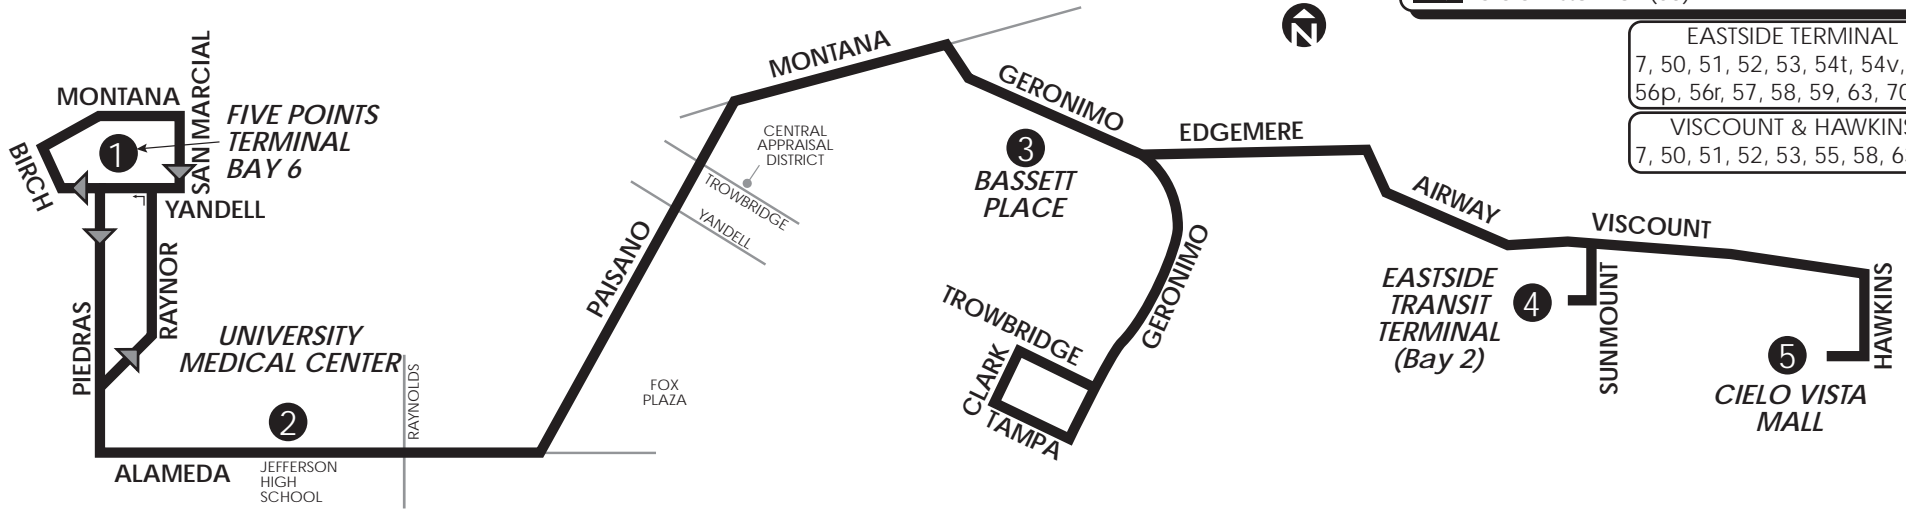

# 25 University Medical Center

Boarding Point: Eastside Terminal Bay 2  
Boarding Point: Five Points Terminal Bay 6

**LEGEND**

- ① Time Point
- ▬ Bus Route
- ➔ Route Direction

**FIVE POINTS TERMINAL**  
30, 32, 33, 34, 35, 41, 50, 55

**CONNECTING POINTS TO ROUTES**

- ➔ Five Points Terminal
- ➔ Alameda & Piedras (21, 22, 55, 61, 62, 66)
- ➔ University Medical Ctr (21, 22, 61, 62, 66)
- ➔ Montana & Geronimo (7, 33, 50, 55)
- ➔ Bassett Place (7, 33, 55)
- ➔ Eastside Terminal
- ➔ Viscount & Hawkins
- ➔ Cielo Vista Mall (53)

**EASTSIDE TERMINAL**  
7, 50, 51, 52, 53, 54t, 54v, 55, 56p, 56r, 57, 58, 59, 63, 70

**VISCOUNT & HAWKINS**  
7, 50, 51, 52, 53, 55, 58, 63

**Monday-Friday**

①	②	③	④	⑤	④	③	②	①
6:15	6:29	6:38	6:56	7:05	7:12	7:30	7:39	7:53
7:05	7:19	7:28	7:46	7:55	8:02	8:20	8:29	8:43
7:55	8:09	8:18	8:36	8:45	8:52	9:10	9:19	9:33
8:45	8:59	9:08	9:26	9:35	9:42	10:00	10:09	10:23
9:35	9:49	9:58	10:16	10:25	10:32	10:50	10:59	11:13
10:25	10:39	10:48	11:06	11:15	11:22	11:40	11:49	12:03
11:15	11:29	11:38	11:56	12:05	12:12	12:30	12:39	12:53
12:05	12:19	12:28	12:46	12:55	1:02	1:20	1:29	1:43
1:45	1:59	2:08	2:26	2:35	2:42	3:00	3:09	3:23
2:35	2:49	2:58	3:16	3:25	3:32	3:50	3:59	4:13
3:25	3:39	3:48	4:06	4:15	4:22	4:40	4:49	5:03
4:15	4:29	4:38	4:56	5:05	5:12	5:30	5:39	5:53
5:05	5:19	5:28	5:46	5:55	6:02	6:20	6:29	6:43
5:55	6:09	6:18	6:36	6:45	6:52	7:10	7:19	7:33

**Saturday**

①	②	③	④	⑤	④	③	②	①
7:55	8:09	8:18	8:36	8:45	8:52	9:10	9:19	9:33
8:45	8:59	9:08	9:26	9:35	9:42	10:00	10:09	10:23
9:35	9:49	9:58	10:16	10:25	10:32	10:50	10:59	11:13
10:25	10:39	10:48	11:06	11:15	11:22	11:40	11:49	12:03
11:15	11:29	11:38	11:56	12:05	12:12	12:30	12:39	12:53
12:05	12:19	12:28	12:46	12:55	1:02	1:20	1:29	1:43
1:45	1:59	2:08	2:26	2:35	2:42	3:00	3:09	3:23
2:35	2:49	2:58	3:16	3:25	3:32	3:50	3:59	4:13
3:25	3:39	3:48	4:06	4:15	4:22	4:40	4:49	5:03
4:15	4:29	4:38	4:56	5:05	5:12	5:30	5:39	5:53
5:05	5:19	5:28	5:46	5:55	6:02	6:20	6:29	6:43
5:55	6:09	6:18	6:36	6:45	6:52	7:10	7:19	7:33