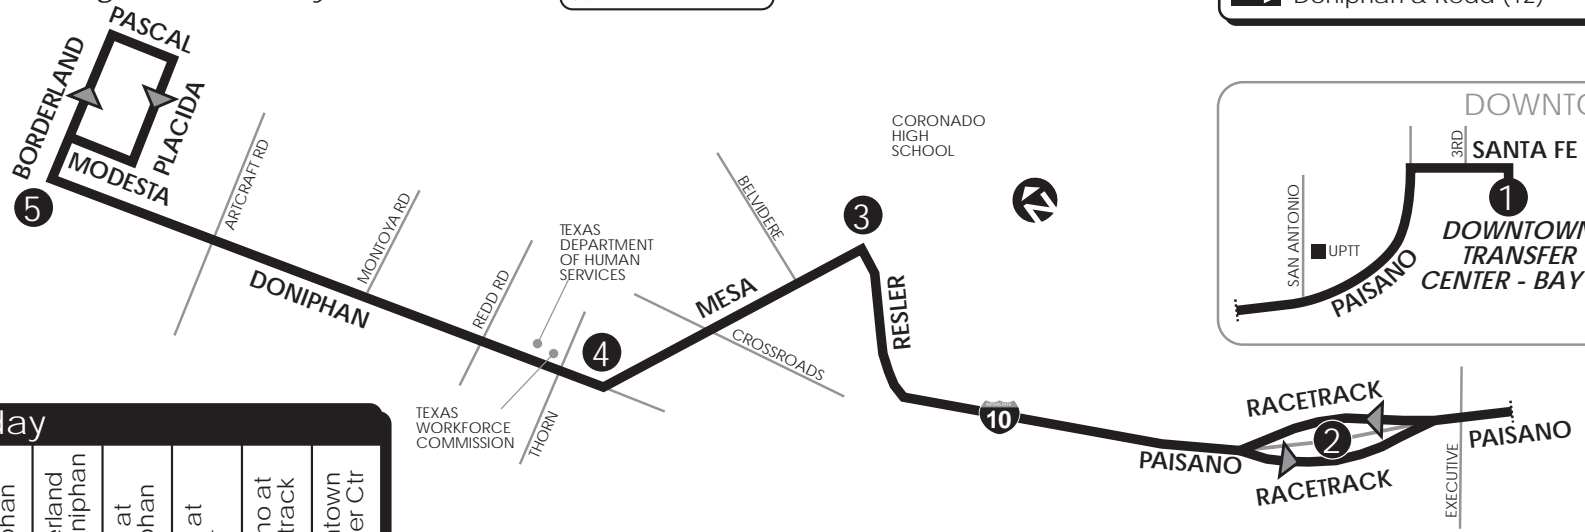

# 18 Westside Express

Downtown Boarding Point: DTC Bay 10

**LEGEND**

- ① Time Point
- ↔ Bus Route
- ➔ Route Direction

**CONNECTING ROUTES DOWNTOWN**  
 1, 3, 4, 9, 10, 11, 12, 13, 14, 15, 16, 21, 22, 23, 24, 33, 34, 35, 36, 42, 50, 55, 59, 61, 62, 65, 66, 83, 101, 103

**CONNECTING POINTS TO ROUTES**

- ▶ Downtown
- ▶ Mesa & Resler (13,15)
- ▶ Mesa & Doniphan (12,14,15,16,17)
- ▶ Doniphan & Redd (12)

**Monday-Saturday**

Downtown Transfer Ctr	Paisano at Racetrack	Mesa at Resler	Mesa at Doniphan	Borderland at Doniphan	Mesa at Doniphan	Mesa at Resler	Paisano at Racetrack	Downtown Transfer Ctr
①	②	③	④	⑤	④	③	②	①
---	---	---	---	5:40	5:53	6:05	6:12	6:20
5:50	6:02	6:10	6:22	6:35	6:48	7:00	7:07	7:15
6:20	6:32	6:40	6:52	7:05	7:18	7:30	7:37	7:45
6:50	7:02	7:10	7:22	7:35	7:48	8:00	8:07	8:15
7:20	7:32	7:40	7:52	8:05	8:18	8:30	8:37	8:45
7:50	8:02	8:10	8:22	8:35	8:48	9:00	9:07	9:15
8:20	8:32	8:40	8:52	9:05	9:18	9:30	9:37	9:45
8:50	9:02	9:10	9:22	9:35	9:48	10:00	10:07	10:15
9:20	9:32	9:40	9:52	10:05	10:18	10:30	10:37	10:45
9:50	10:02	10:10	10:22	10:35	10:48	11:00	11:07	11:15
10:20	10:32	10:40	10:52	11:05	11:18	11:30	11:37	11:45
10:50	11:02	11:10	11:22	11:35	11:48	12:00	12:07	12:15
11:20	11:32	11:40	11:52	12:05	12:18	12:30	12:37	12:45
11:50	12:02	12:10	12:22	12:35	12:48	1:00	1:07	1:15
12:20	12:32	12:40	12:52	1:05	1:18	1:30	1:37	1:45
12:50	1:02	1:10	1:22	1:35	1:48	2:00	2:07	2:15
1:20	1:32	1:40	1:52	2:05	2:18	2:30	2:37	2:45
1:50	2:02	2:10	2:22	2:35	2:48	3:00	3:07	3:15
2:20	2:32	2:40	2:52	3:05	3:18	3:30	3:37	3:45
2:50	3:02	3:10	3:22	3:35	3:48	4:00	4:07	4:15
3:20	3:32	3:40	3:52	4:05	4:18	4:30	4:37	4:45
3:50	4:02	4:10	4:22	4:35	4:48	5:00	5:07	5:15
4:20	4:32	4:40	4:52	5:05	5:18	5:30	5:37	5:45
4:50	5:02	5:10	5:22	5:35	5:48	6:00	6:07	6:15
5:20	5:32	5:40	5:52	6:05	6:18	6:30	6:37	6:45
5:50	6:02	6:10	6:22	6:35	6:48	7:00	7:07	7:15
6:20	6:32	6:40	6:52	7:05	7:18	7:30	7:37	7:45
6:50	7:02	7:10	7:22	7:35	7:48	8:00	8:07	8:15
7:20	7:32	7:40	7:52	8:05	8:18	8:30	8:37	8:45