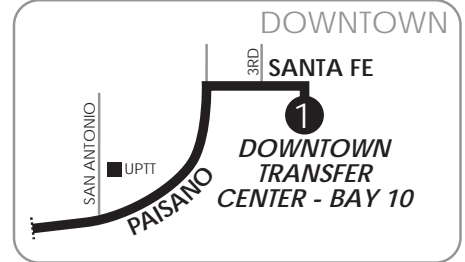

# 18 Westside Express

Downtown Boarding Point: DTC Bay 10

**LEGEND**

- ① Time Point
- ↔ Bus Route
- ➔ Route Direction

**CONNECTING ROUTES DOWNTOWN**  
 1, 3, 4, 9, 10, 11, 12, 13, 14, 15, 16, 21, 22, 23, 24, 33, 34, 35, 36, 42, 50, 55, 59, 61, 62, 65, 66, 83, 101, 103

**CONNECTING POINTS TO ROUTES**

- ▶ Downtown
- ▶ Mesa & Resler (13,15)
- ▶ Mesa & Doniphan (12,14,15,16,17)
- ▶ Doniphan & Redd (12)

**Monday-Saturday**

Downtown Transfer Ctr	Paisano at Racetrack	Mesa at Resler	Mesa at Doniphan	Borderland at Doniphan	Mesa at Doniphan	Mesa at Resler	Paisano at Racetrack	Downtown Transfer Ctr
①	②	③	④	⑤	④	③	②	①
---	---	---	---	5:40	5:53	6:05	6:12	6:20
5:50	6:02	6:10	6:22	6:35	6:48	7:00	7:07	7:15
6:20	6:32	6:40	6:52	7:05	7:18	7:30	7:37	7:45
6:50	7:02	7:10	7:22	7:35	7:48	8:00	8:07	8:15
7:20	7:32	7:40	7:52	8:05	8:18	8:30	8:37	8:45
7:50	8:02	8:10	8:22	8:35	8:48	9:00	9:07	9:15
8:20	8:32	8:40	8:52	9:05	9:18	9:30	9:37	9:45
8:50	9:02	9:10	9:22	9:35	9:48	10:00	10:07	10:15
9:20	9:32	9:40	9:52	10:05	10:18	10:30	10:37	10:45
9:50	10:02	10:10	10:22	10:35	10:48	11:00	11:07	11:15
10:20	10:32	10:40	10:52	11:05	11:18	11:30	11:37	11:45
10:50	11:02	11:10	11:22	11:35	11:48	12:00	12:07	12:15
11:20	11:32	11:40	11:52	12:05	12:18	12:30	12:37	12:45
11:50	12:02	12:10	12:22	12:35	12:48	1:00	1:07	1:15
12:20	12:32	12:40	12:52	1:05	1:18	1:30	1:37	1:45
12:50	1:02	1:10	1:22	1:35	1:48	2:00	2:07	2:15
1:20	1:32	1:40	1:52	2:05	2:18	2:30	2:37	2:45
1:50	2:02	2:10	2:22	2:35	2:48	3:00	3:07	3:15
2:20	2:32	2:40	2:52	3:05	3:18	3:30	3:37	3:45
2:50	3:02	3:10	3:22	3:35	3:48	4:00	4:07	4:15
3:20	3:32	3:40	3:52	4:05	4:18	4:30	4:37	4:45
3:50	4:02	4:10	4:22	4:35	4:48	5:00	5:07	5:15
4:20	4:32	4:40	4:52	5:05	5:18	5:30	5:37	5:45
4:50	5:02	5:10	5:22	5:35	5:48	6:00	6:07	6:15
5:20	5:32	5:40	5:52	6:05	6:18	6:30	6:37	6:45
5:50	6:02	6:10	6:22	6:35	6:48	7:00	7:07	7:15
6:20	6:32	6:40	6:52	7:05	7:18	7:30	7:37	7:45
6:50	7:02	7:10	7:22	7:35	7:48	8:00	8:07	8:15
7:20	7:32	7:40	7:52	8:05	8:18	8:30	8:37	8:45