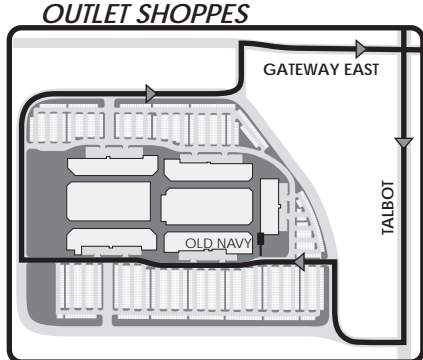

# 17 Three Hills NW EPCC

**LEGEND**

- ① Time Point
- ↔ Bus Route
- Route Direction
- ⊥ Bus Stop

**CONNECTING POINTS TO ROUTES**

- ▶ Mesa & Doniphan (12,14,15,16,18)
- ▶ Redd & Resler (14)
- ▶ Mesa & Crossroads (12, 14, 15, 18)

**Everyday**

Mesa at Doniphan ①	Belvidere at Resler ②	Medano at North Desert ③	Outlet Shoppes ④	EPCC Northwest ⑤	Medano at North Desert ③	Belvidere at Resler ②	Mesa at Doniphan ①
5:25	5:38	5:48	6:05	6:07	6:12	6:19	6:34
6:35	6:48	6:58	7:15	7:17	7:22	7:29	7:44
7:45	7:58	8:08	8:25	8:27	8:32	8:39	8:54
8:55	9:08	9:18	9:35	9:37	9:42	9:49	10:04
10:05	10:18	10:28	10:45	10:47	10:52	10:59	11:14
11:15	11:28	11:38	11:55	11:57	12:02	12:09	12:24
12:25	12:38	12:48	1:05	1:07	1:12	1:19	1:34
1:35	1:48	1:58	2:15	2:17	2:22	2:29	2:44
2:45	2:58	3:08	3:25	3:27	3:32	3:39	3:54
3:55	4:08	4:18	4:35	4:37	4:42	4:49	5:04
5:05	5:18	5:28	5:45	5:47	5:52	5:59	6:14
6:15	6:28	6:38	6:55	6:57	7:02	7:09	7:24
7:25	7:38	7:48	8:05	8:07	8:12	8:19	8:34
8:35	8:48	8:58	9:10	9:12	9:17	9:24	9:39