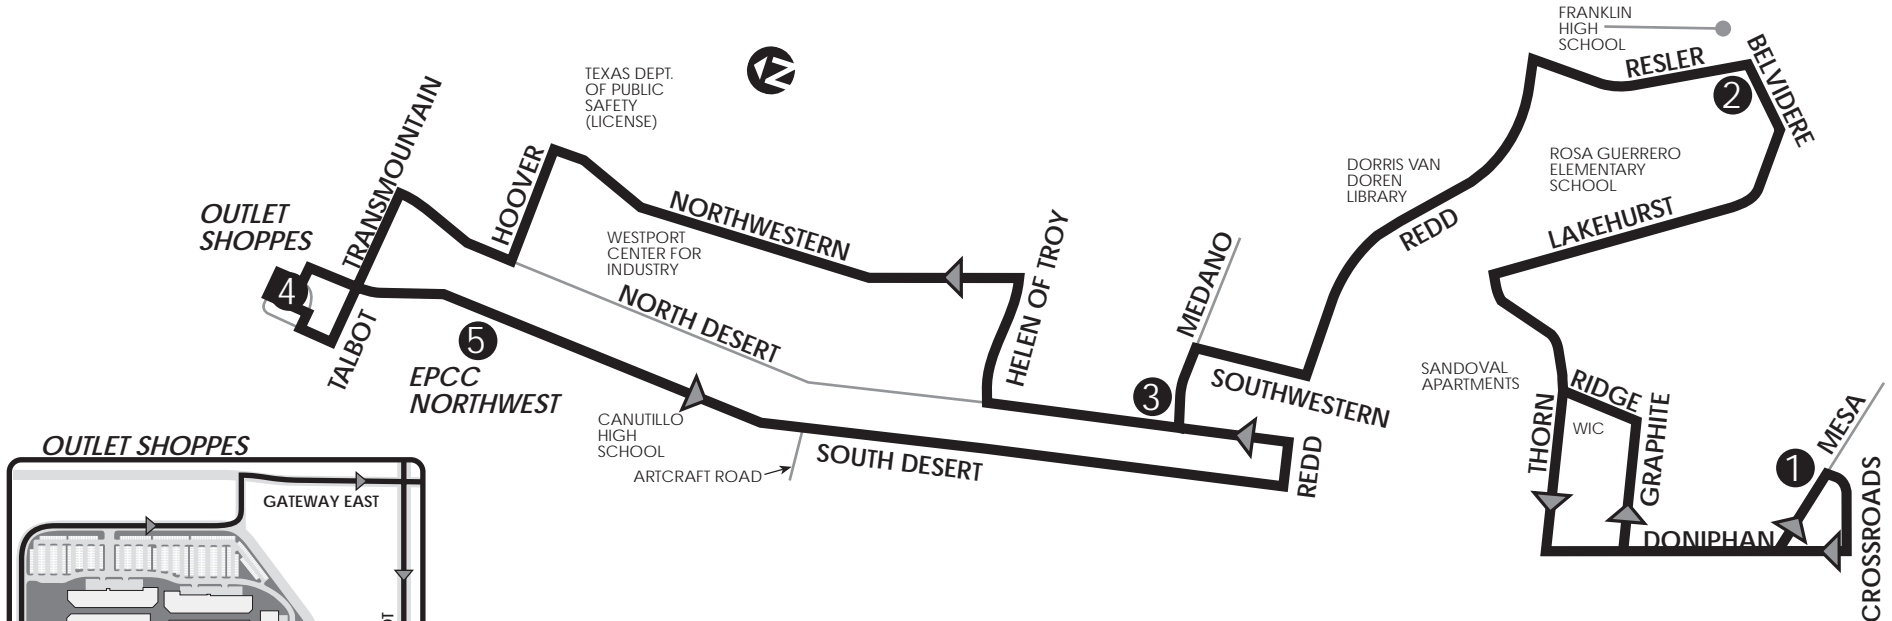

# 17 Three Hills NW EPCC

**LEGEND**

- ① Time Point
- ↔ Bus Route
- Route Direction
- ⊥ Bus Stop

**CONNECTING POINTS TO ROUTES**

- ▶ Mesa & Doniphan (12,14,15,16,18)
- ▶ Redd & Resler (14)
- ▶ Mesa & Crossroads (12, 14, 15, 18)

**Everyday**

Mesa at Doniphan ①	Belvidere at Resler ②	Medano at North Desert ③	Outlet Shoppes ④	EPCC Northwest ⑤	Medano at North Desert ③	Belvidere at Resler ②	Mesa at Doniphan ①
5:25	5:38	5:48	6:05	6:07	6:12	6:19	6:34
6:35	6:48	6:58	7:15	7:17	7:22	7:29	7:44
7:45	7:58	8:08	8:25	8:27	8:32	8:39	8:54
8:55	9:08	9:18	9:35	9:37	9:42	9:49	10:04
10:05	10:18	10:28	10:45	10:47	10:52	10:59	11:14
11:15	11:28	11:38	11:55	11:57	12:02	12:09	12:24
12:25	12:38	12:48	1:05	1:07	1:12	1:19	1:34
1:35	1:48	1:58	2:15	2:17	2:22	2:29	2:44
2:45	2:58	3:08	3:25	3:27	3:32	3:39	3:54
3:55	4:08	4:18	4:35	4:37	4:42	4:49	5:04
5:05	5:18	5:28	5:45	5:47	5:52	5:59	6:14
6:15	6:28	6:38	6:55	6:57	7:02	7:09	7:24
7:25	7:38	7:48	8:05	8:07	8:12	8:19	8:34
8:35	8:48	8:58	9:10	9:12	9:17	9:24	9:39