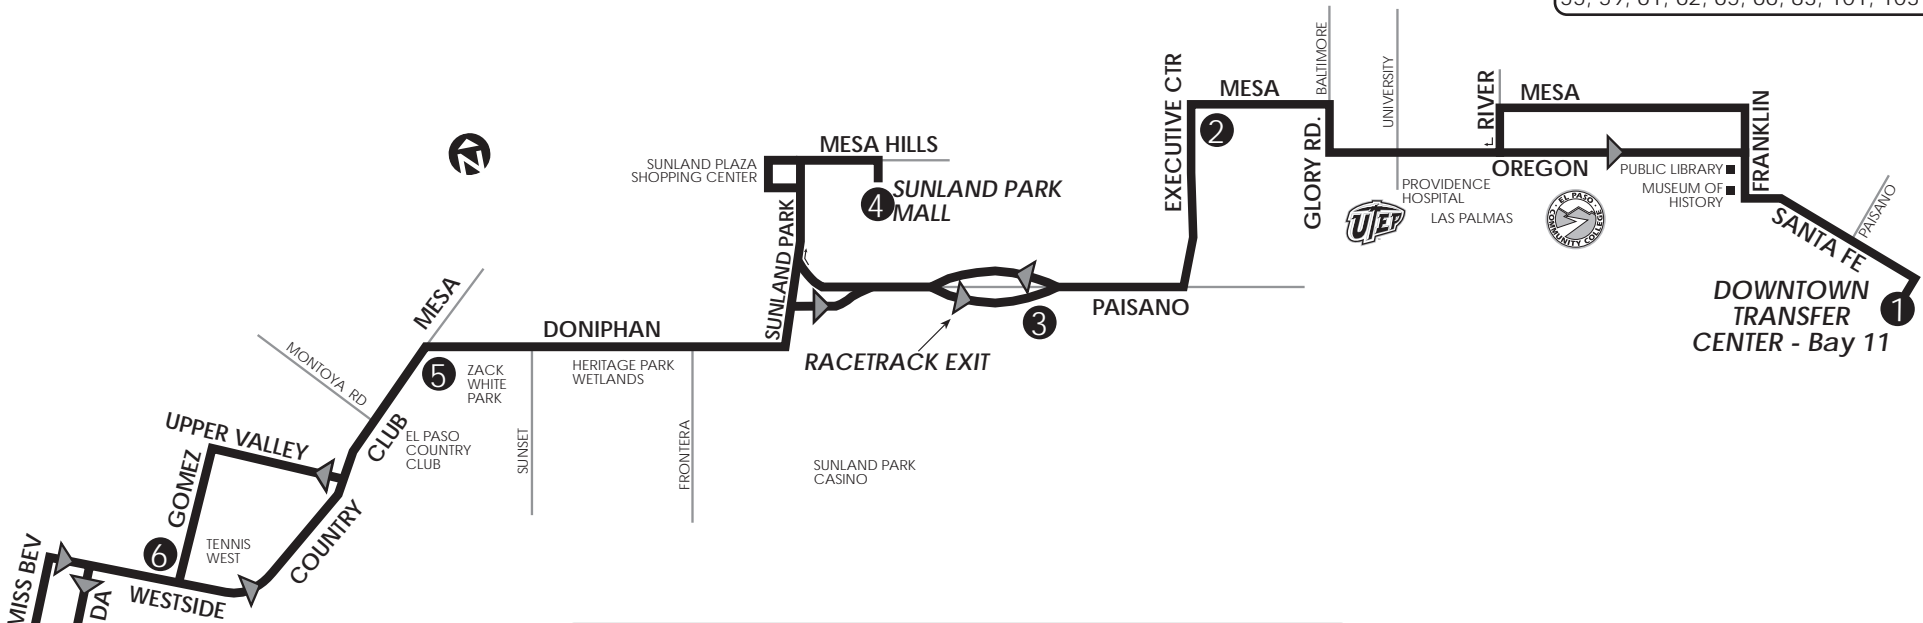

# 16 Sunland Park / Buena Vista

Downtown Boarding Point: DTC Bay 11

**LEGEND**

- ① Time Point
- ↔ Bus Route
- ➔ Route Direction

**CONNECTING POINTS TO ROUTES**

- ▶ Downtown
- ▶ Mesa & Arizona (11,12,13,14,15)
- ▶ Mesa & Executive (12,13,14,15)
- ▶ Sunland Park Mall (12,14)
- ▶ Mesa & Doniphan(12,14,15,17,18)
- ▶ Country Club & Montoya (12)
- ▶ Oregon & University (10,11,12,70,101)

**CONNECTING ROUTES DOWNTOWN**  
 1, 3, 4, 9, 10, 11, 12, 13, 14, 15, 18, 21, 22, 23, 24, 33, 34, 35, 36, 42, 50, 55, 59, 61, 62, 65, 66, 83, 101, 103

**Monday - Saturday**

Downtown Transfer Ctr	Mesa at Executive	Paisano at Racetrack	Sunland Park Mall	Mesa at Doniphan	Westside at Gomez	Mesa at Doniphan	Sunland Park Mall	Paisano at Racetrack	Mesa at Executive	Downtown Transfer Ctr
①	②	③	④	⑤	⑥	⑤	④	③	②	①
6:45	6:58	7:05	7:10	7:25	7:50	8:05	8:20	8:25	8:32	8:45
8:50	9:03	9:10	9:15	9:30	9:55	10:10	10:25	10:30	10:37	10:50
10:55	11:08	11:15	11:20	11:35	12:00	12:15	12:30	12:35	12:42	12:55
1:00	1:13	1:20	1:25	1:40	2:05	2:20	2:35	2:40	2:47	3:00
3:05	3:18	3:25	3:30	3:45	4:10	4:25	4:40	4:45	4:52	5:05
5:10	5:23	5:30	5:35	5:50	6:15	6:30	6:45	6:50	6:57	7:10
7:15	7:28	7:35	7:40	7:55	8:20	8:35	8:50	8:55	9:02	9:15