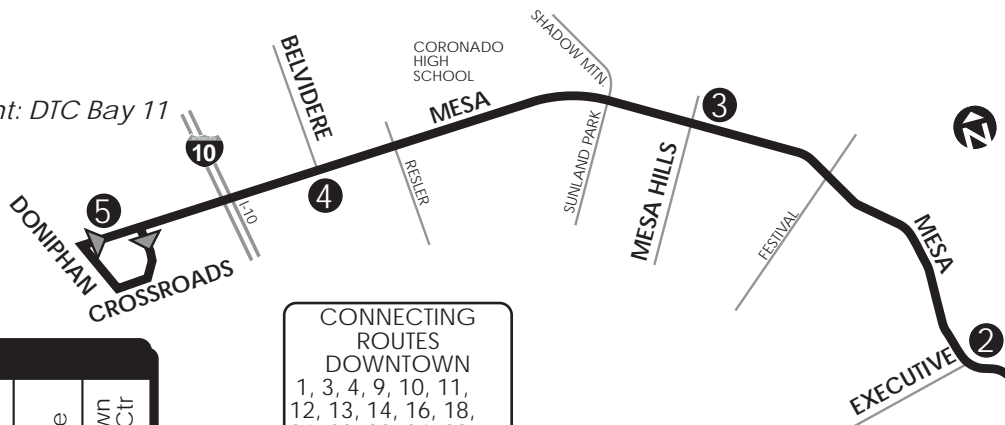

15 Mesa

Downtown Boarding Point: DTC Bay 11

LEGEND

- ① Time Point
- ↔ Bus Route
- ➔ Route Direction

- CONNECTING POINTS TO ROUTES**
- ➔ Downtown
 - ➔ Mesa & Arizona (11,12,13,14,16)
 - ➔ Mesa & University (13,14)
 - ➔ Mesa & Executive Ctr (12,13,14,16)
 - ➔ Mesa & Crestmont (13)
 - ➔ Mesa & Mesa Hills (12,13)
 - ➔ Mesa & Balboa (13)
 - ➔ Mesa & Sunland Park (14)
 - ➔ Mesa & Resler (13,18)
 - ➔ Mesa & Belvidere (14,18)
 - ➔ Mesa & Doniphan (12,16,17,18)
 - ➔ Mesa & Crossroads (14)