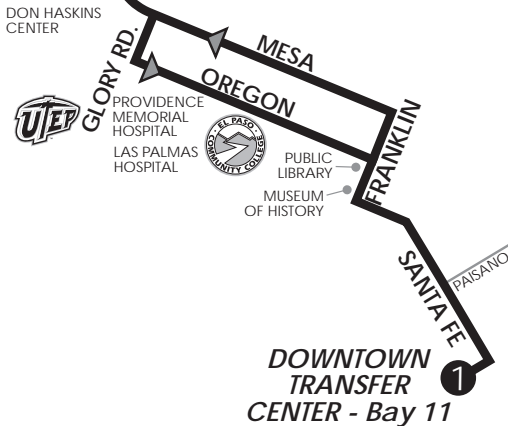

Sunday / Holidays

Downtown Transfer Ctr ①	Mesa at Executive ②	Mesa at Mesa Hills ③	Mesa at Belvidere ④	Mesa at Doniphan ⑤	Mesa at Belvidere ④	Mesa at Mesa Hills ③	Mesa at Executive ②	Downtown Transfer Ctr ①
6:41	6:54	7:01	7:13	7:23	7:30	7:43	7:50	8:06
7:41	7:54	8:01	8:13	8:23	8:30	8:43	8:50	9:06
8:41	8:54	9:01	9:13	9:23	9:30	9:43	9:50	10:06
9:41	9:54	10:01	10:13	10:23	10:30	10:43	10:50	11:06
10:41	10:54	11:01	11:13	11:23	11:30	11:43	11:50	12:06
11:41	11:54	12:01	12:13	12:23	12:30	12:43	12:50	1:06
12:41	12:54	1:01	1:13	1:23	1:30	1:43	1:50	2:06
1:41	1:54	2:01	2:13	2:23	2:30	2:43	2:50	3:06
2:41	2:54	3:01	3:13	3:23	3:30	3:43	3:50	4:06
3:41	3:54	4:01	4:13	4:23	4:30	4:43	4:50	5:06
4:41	4:54	5:01	5:13	5:23	5:30	5:43	5:50	6:06
5:41	5:54	6:01	6:13	6:23	6:30	6:43	6:50	7:06
6:41	6:54	7:01	7:13	7:23	7:30	7:43	7:50	8:06
7:41	7:54	8:01	8:13	8:23	8:30	8:43	8:50	9:06