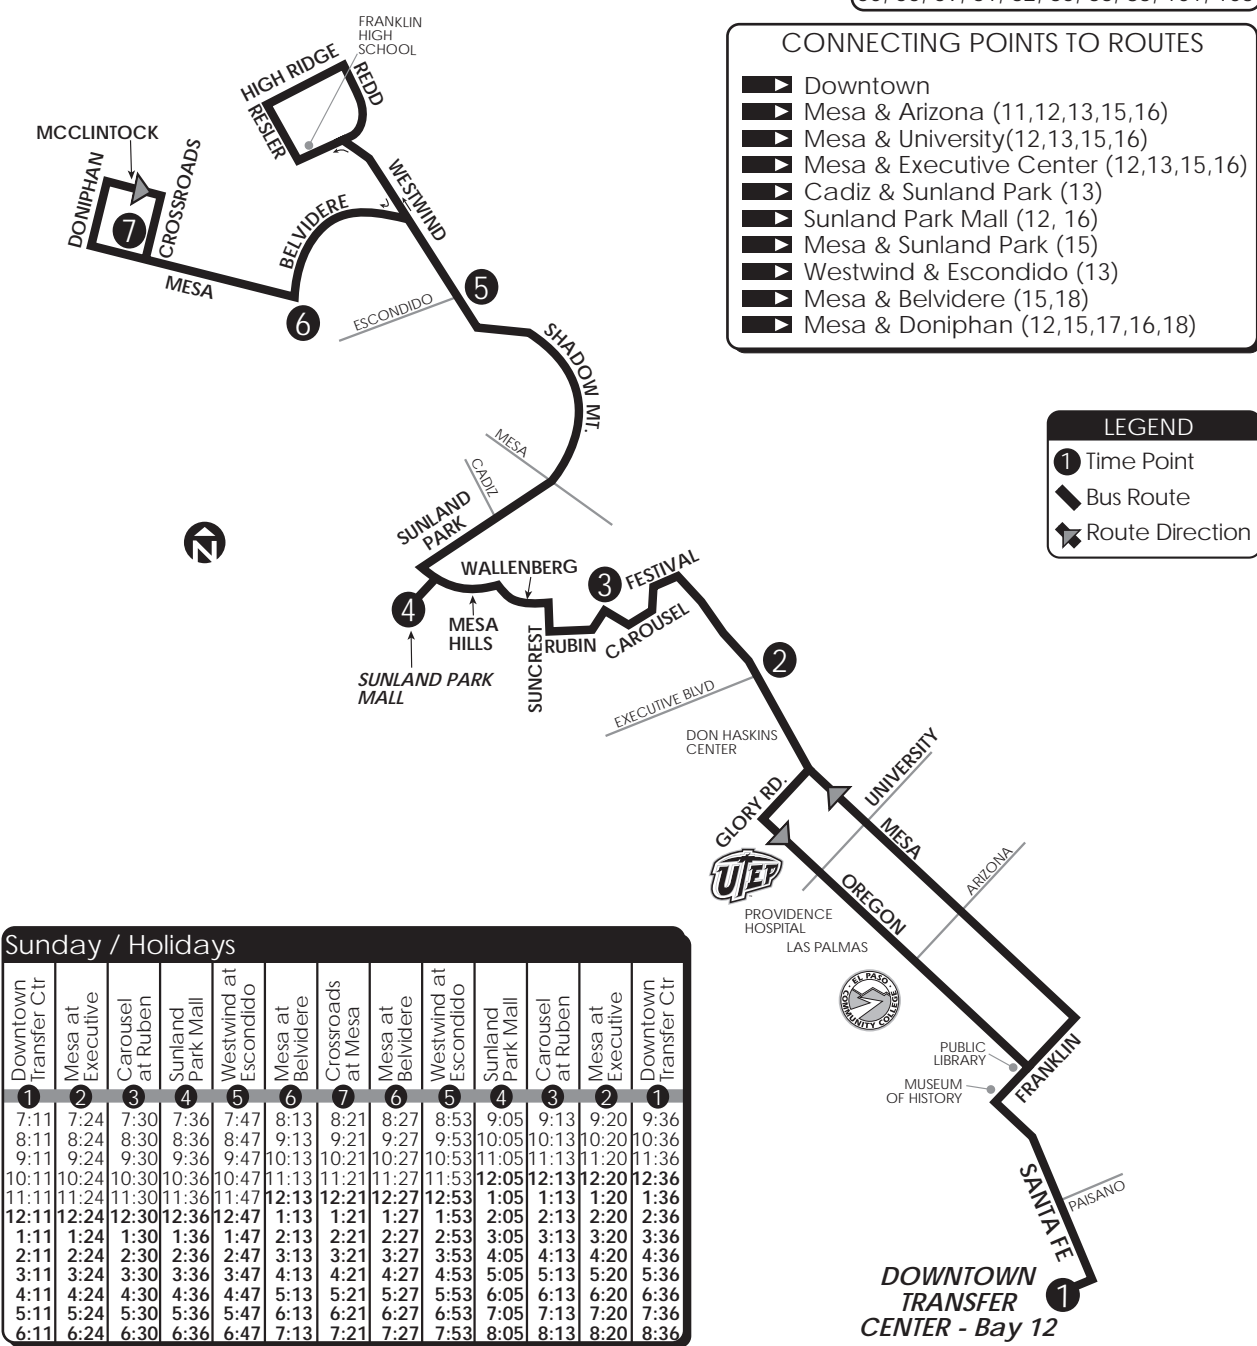

14 Westwind

Downtown Boarding Point: DTC Bay 12

Sunday / Holidays

Downtown Transfer Ctr	Mesa at Executive	Carousel at Ruben	Sunland Park Mall	Westwind at Escondido	Mesa at Belvidere	Crossroads at Mesa	Mesa at Belvidere	Westwind at Escondido	Sunland Park Mall	Carousel at Ruben	Mesa at Executive	Downtown Transfer Ctr
1	2	3	4	5	6	7	6	5	4	3	2	1
7:11	7:24	7:30	7:36	7:47	8:13	8:21	8:27	8:53	9:05	9:13	9:20	9:36
8:11	8:24	8:30	8:36	8:47	9:13	9:21	9:27	9:53	10:05	10:13	10:20	10:36
9:11	9:24	9:30	9:36	9:47	10:13	10:21	10:27	10:53	11:05	11:13	11:20	11:36
10:11	10:24	10:30	10:36	10:47	11:13	11:21	11:27	11:53	12:05	12:13	12:20	12:36
11:11	11:24	11:30	11:36	11:47	12:13	12:21	12:27	12:53	1:05	1:13	1:20	1:36
12:11	12:24	12:30	12:36	12:47	1:13	1:21	1:27	1:53	2:05	2:13	2:20	2:36
1:11	1:24	1:30	1:36	1:47	2:13	2:21	2:27	2:53	3:05	3:13	3:20	3:36
2:11	2:24	2:30	2:36	2:47	3:13	3:21	3:27	3:53	4:05	4:13	4:20	4:36
3:11	3:24	3:30	3:36	3:47	4:13	4:21	4:27	4:53	5:05	5:13	5:20	5:36
4:11	4:24	4:30	4:36	4:47	5:13	5:21	5:27	5:53	6:05	6:13	6:20	6:36
5:11	5:24	5:30	5:36	5:47	6:13	6:21	6:27	6:53	7:05	7:13	7:20	7:36
6:11	6:24	6:30	6:36	6:47	7:13	7:21	7:27	7:53	8:05	8:13	8:20	8:36