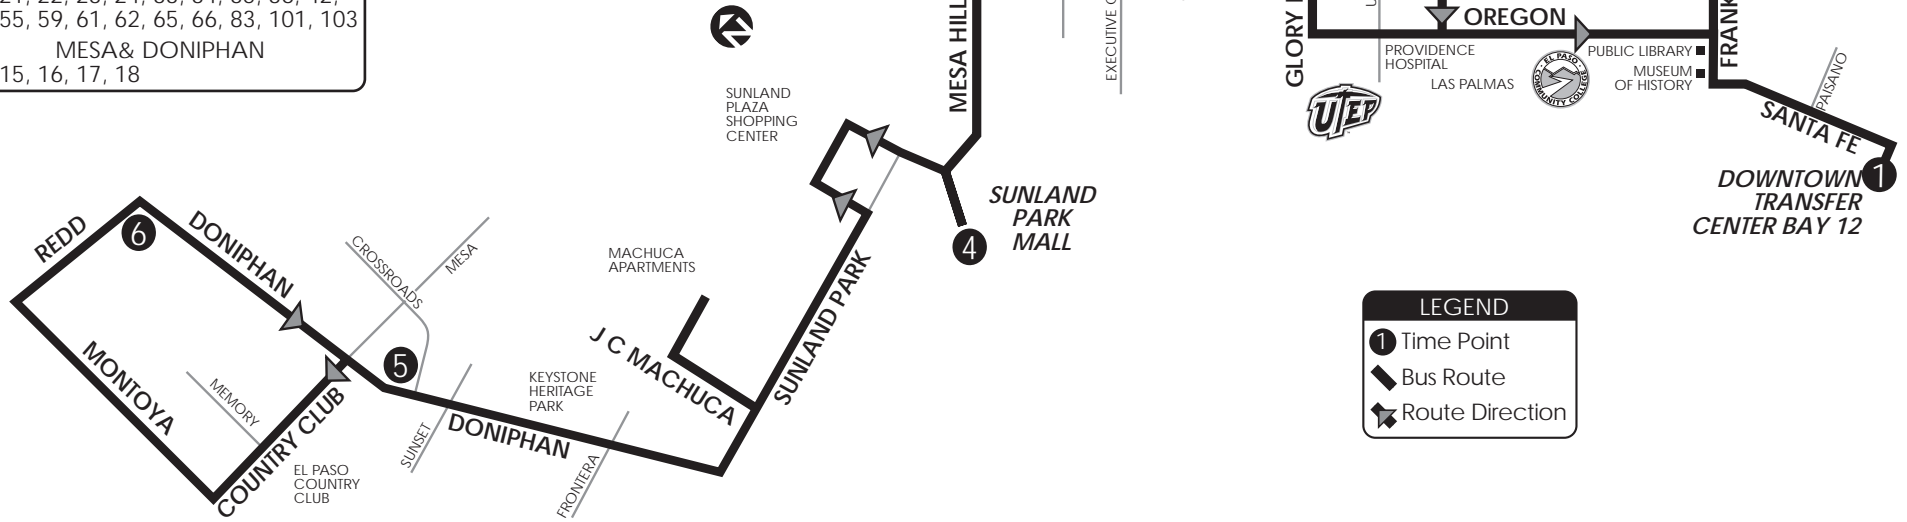

# 12 Country Club via Sunland Park

Downtown Boarding Point: DTC Bay 12

**CONNECTING ROUTES DOWNTOWN**  
 1, 3, 4, 9, 10, 11, 12, 13, 14, 15, 16,  
 18, 21, 22, 23, 24, 33, 34, 35, 36, 42,  
 50, 55, 59, 61, 62, 65, 66, 83, 101, 103  
 MESA & DONIPHAN  
 14, 15, 16, 17, 18

**SUNLAND PARK MALL**  
 14, 16

**LEGEND**

- ① Time Point
- ▬ Bus Route
- Route Direction

## Monday-Saturday

Downtown Transfer Ctr	Mesa at Executive	Mesa at Mesa Hills	Sunland Park Mall	Doniphan at Crossroads	Redd at Doniphan	Doniphan at Crossroads	Sunland Park Mall	Mesa at Mesa Hills	Mesa at Executive	Downtown Transfer Ctr
①	②	③	④	⑤	⑥	⑤	④	③	②	①
	weekdays only			5:38	5:55	5:59	6:15	6:21	6:28	6:44
5:49	6:02	6:09	6:16	6:31	6:55	6:59	7:15	7:21	7:28	7:44
6:49	7:02	7:09	7:16	7:31	7:55	7:59	8:15	8:21	8:28	8:44
7:49	8:02	8:09	8:16	8:31	8:55	8:59	9:15	9:21	9:28	9:44
8:49	9:02	9:09	9:16	9:31	9:55	9:59	10:15	10:21	10:28	10:44
9:49	10:02	10:09	10:16	10:31	10:55	10:59	11:15	11:21	11:28	11:44
10:49	11:02	11:09	11:16	11:31	11:55	11:59	12:15	12:21	12:28	12:44
11:49	12:02	12:09	12:16	12:31	12:55	12:59	1:15	1:21	1:28	1:44
12:49	1:02	1:09	1:16	1:31	1:55	1:59	2:15	2:21	2:28	2:44
1:49	2:02	2:09	2:16	2:31	2:55	2:59	3:15	3:21	3:28	3:44
2:49	3:02	3:09	3:16	3:31	3:55	3:59	4:15	4:21	4:28	4:44
3:49	4:02	4:09	4:16	4:31	4:55	4:59	5:15	5:21	5:28	5:44
4:49	5:02	5:09	5:16	5:31	5:55	5:59	6:15	6:21	6:28	6:44
5:49	6:02	6:09	6:16	6:31	6:55	6:59	7:15	7:21	7:28	7:44
6:49	7:02	7:09	7:16	7:31	7:55	7:59	8:15	8:21	8:28	8:44
7:49	8:02	8:09	8:16	8:31	8:55	8:59	9:15	9:21	9:28	9:44