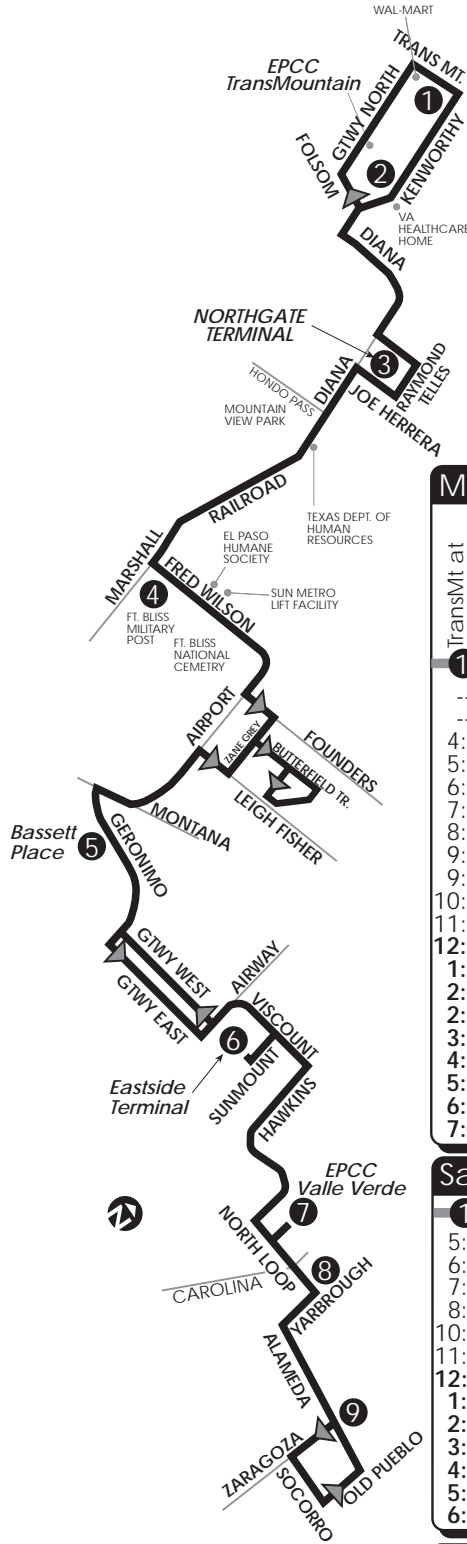

7 Northeast / Lower Valley

Boarding Point: Kenworthy and Transmountain

- CONNECTING POINTS TO ROUTES**
- ▶ EPCC Transmountain Campus
 - ▶ TransMt. & Kenworthy (45, 46)
 - ▶ Northgate Terminal
 - ▶ Diana & Hondo Pass (41, 42, 45)
 - ▶ Diana & Hercules (41)
 - ▶ Montana & Geronimo (25, 33, 50, 55)
 - ▶ Bassett Place (25, 33, 55)
 - ▶ Eastside Terminal
 - ▶ North Loop & Hunter (65, 66)
 - ▶ EPCC Valle Verde (65, 66)
 - ▶ Yarbrough & Alameda (3, 61, 67)
 - ▶ Alameda & Zaragoza
 - ▶ Alameda & Padres (61, 62)
 - ▶ North Loop & Yarbrough (66, 67)

ALAMEDA & ZARAGOZA
3, 60, 61, 63, 67, 69, 84, 103, County Bus

EASTSIDE TERMINAL
(boarding bay 1)
25, 50, 51, 52, 53, 54T, 54V, 55, 56P, 56R, 57, 58, 59, 63, 70

NORTHGATE TERMINAL
35, 40, 41, 42, 43, 44, 45, 46

LEGEND

- 1 Time Point
- Bus Route
- Route Direction