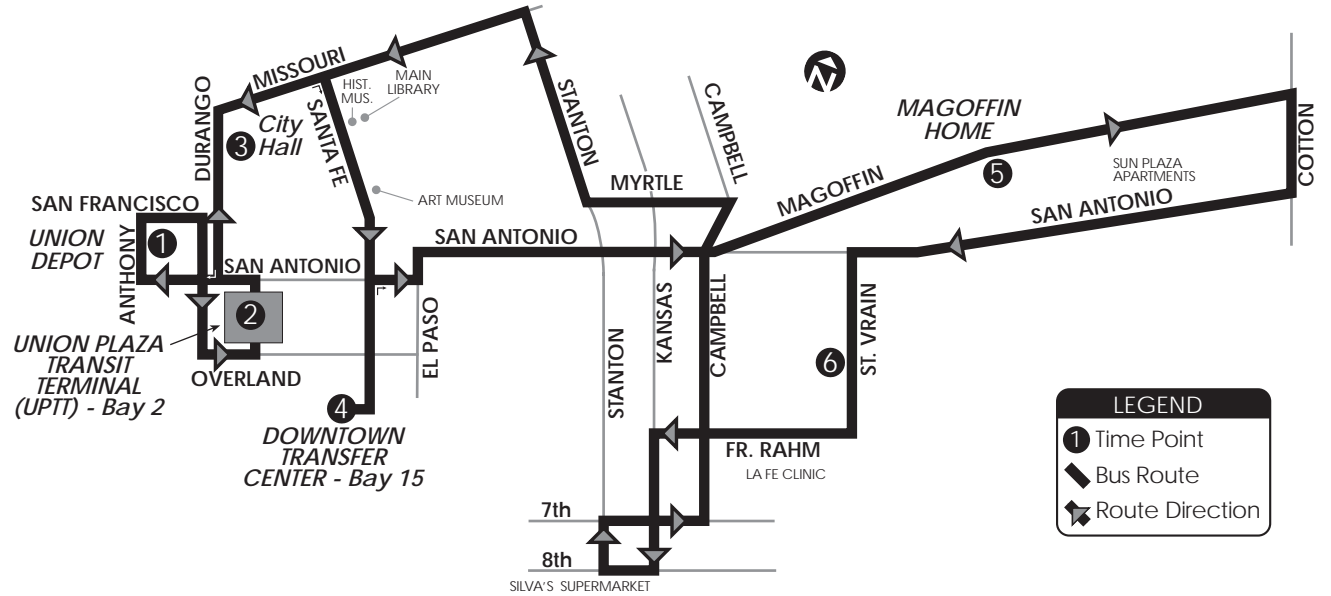

4

Union Plaza Circulator

Downtown Boarding Point: DTC Bay 15

CONNECTING ROUTES DOWNTOWN
1, 3, 9, 10, 11, 12, 13, 14, 15, 16, 18,
21, 22, 23, 24, 33, 34, 35, 36, 42, 50,
55, 59, 61, 62, 65, 66, 83, 101, 103

Saturday / Sunday / Holidays							
Union Depot	Union Plaza Terminal	City Hall	Downtown Transfer Ctr	Magoffin Home	St. Vrain at Fr. Rahm	City Hall	Union Depot
1	2	3	4	5	6	3	1
7:55	7:57	8:00	8:05	8:12	8:17	8:34	8:37
8:40	8:42	8:45	8:50	8:57	9:02	9:19	9:22
9:25	9:27	9:30	9:35	9:42	9:47	10:04	10:07
10:10	10:12	10:15	10:20	10:27	10:32	10:49	10:52
10:55	10:57	11:00	11:05	11:12	11:17	11:34	11:37
11:40	11:42	11:45	11:50	11:57	12:02	12:19	12:22
12:25	12:27	12:30	12:35	12:42	12:47	1:04	1:07
1:10	1:12	1:15	1:20	1:27	1:32	1:49	1:52
1:55	1:57	2:00	2:05	2:12	2:17	2:34	2:37
2:40	2:42	2:45	2:50	2:57	3:02	3:19	3:22
3:25	3:27	3:30	3:35	3:42	3:47	4:04	4:07
4:10	4:12	4:15	4:20	4:27	4:32	4:49	4:52
4:55	4:57	5:00	5:05	5:12	5:17	5:34	5:37
5:40	5:42	5:45	5:50	5:57	6:02	6:19	6:22
6:25	6:27	6:30	6:35	6:42	6:47	7:04	7:07
7:10	7:12	7:15	7:20	7:27	7:32	7:49	7:52