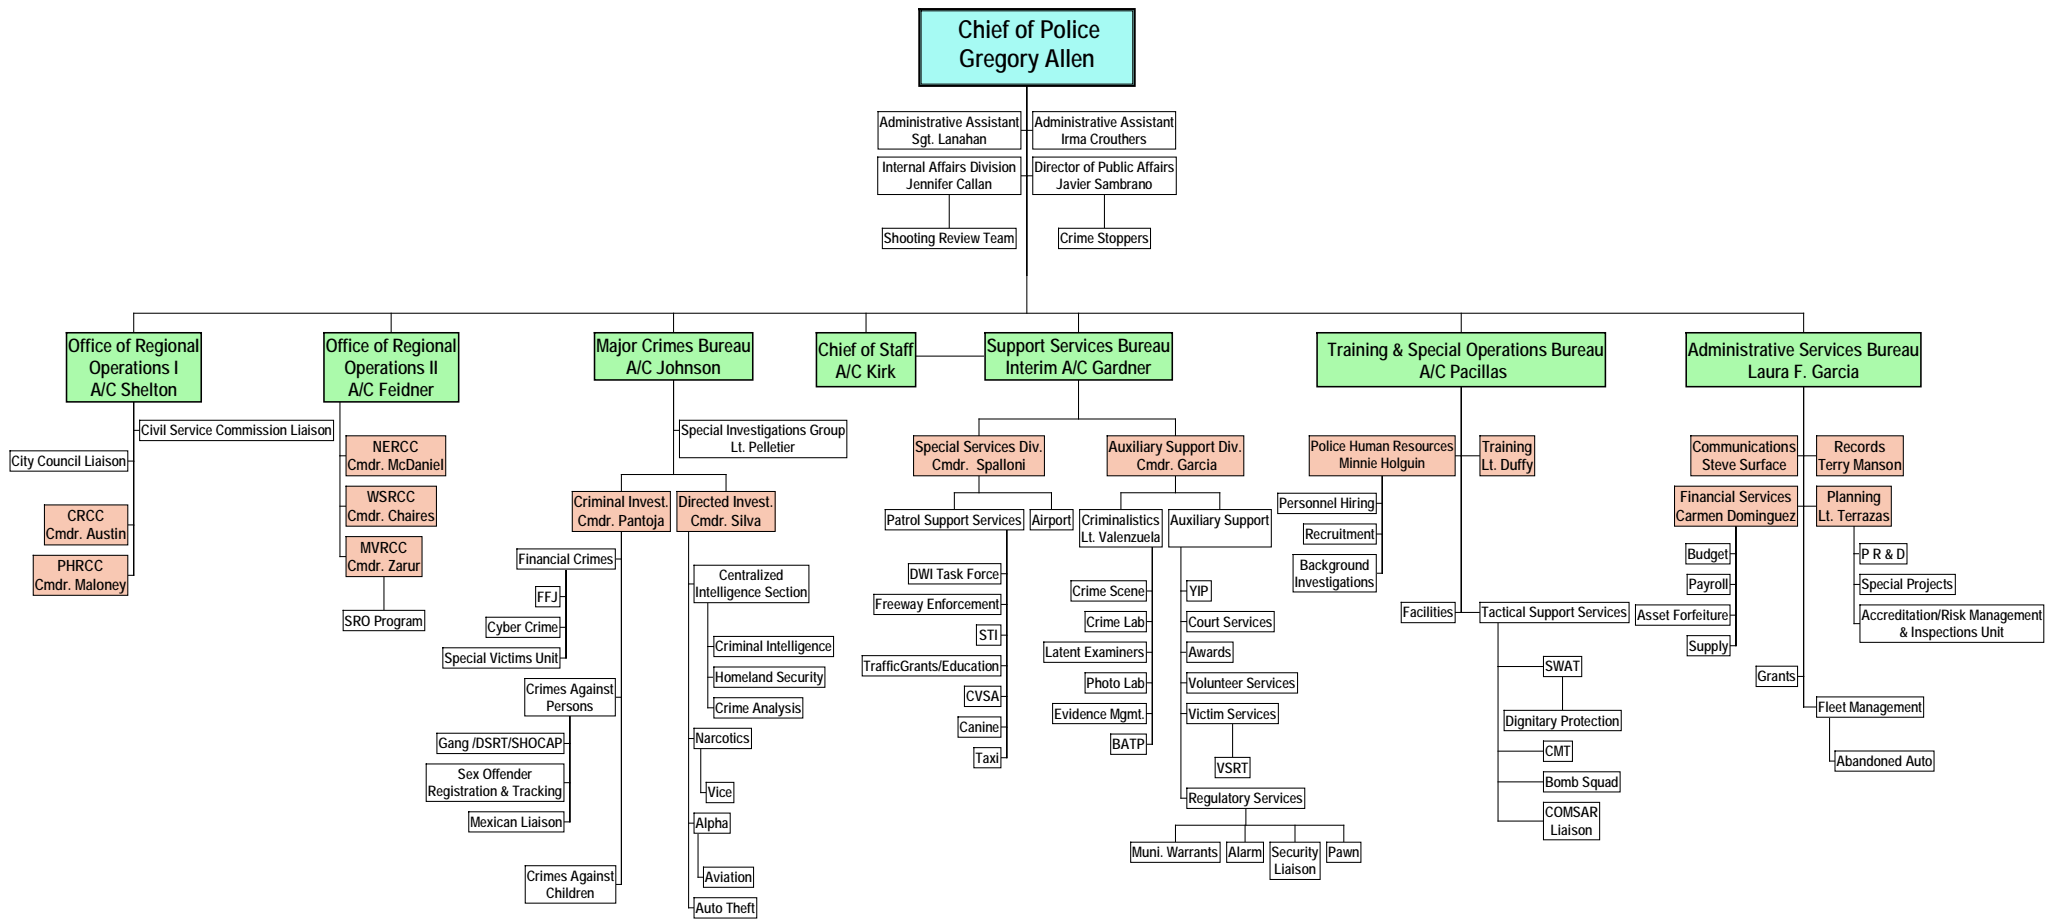

EL PASO POLICE DEPARTMENT

(Effective November 01, 2009)

Gregory K. Allen
Chief Gregory Allen