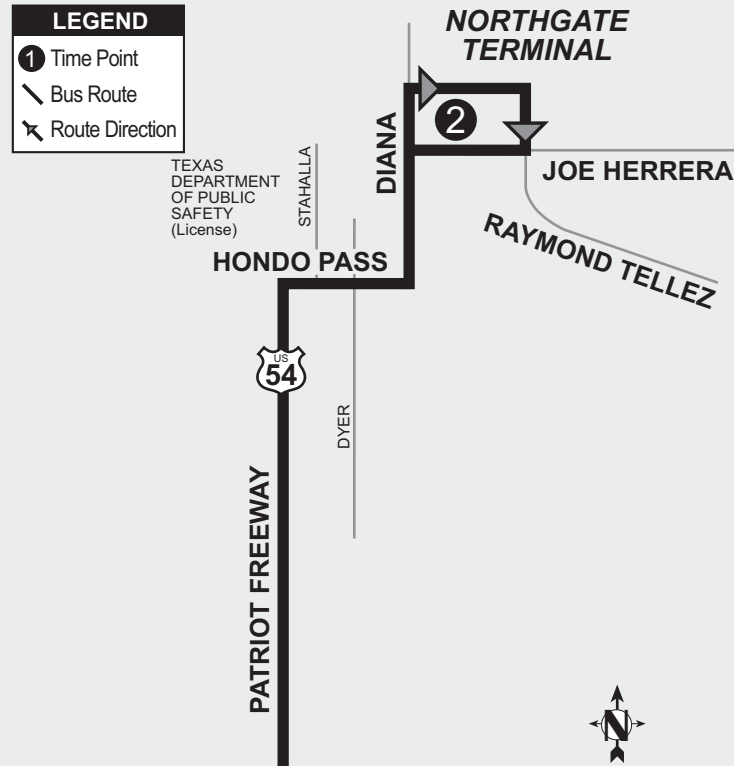

Monday-Saturday

Leave Downtown	Northgate Terminal	Northgate Terminal	Arrive Downtown
1 5:43	2 6:08	2 6:13	1 6:39
6:13	6:38	6:43	7:09
6:43	7:08	7:13	7:39
7:13	7:38	7:43	8:09
7:43	8:08	8:13	8:39
8:13	8:38	8:43	9:09
8:43	9:08	9:13	9:39
9:13	9:38	9:43	10:09
9:43	10:08	10:13	10:39
10:13	10:38	10:43	11:09
10:43	11:08	11:13	11:39
11:13	11:38	11:43	12:09
11:43	12:08	12:13	12:39
12:13	12:38	12:43	1:09
12:43	1:08	1:13	1:39
1:13	1:38	1:43	2:09
1:43	2:08	2:13	2:39
2:13	2:38	2:43	3:09
2:43	3:08	3:13	3:39
3:13	3:38	3:43	4:09
3:43	4:08	4:13	4:39
4:13	4:38	4:43	5:09
4:43	5:08	5:13	5:39
5:13	5:38	5:43	6:09
5:43	6:08	6:13	6:39
6:13	6:38	6:43	7:09
6:43	7:08	7:13	7:39
7:13	7:38	7:43	8:09
7:43	8:08	8:13	8:39
8:15	8:38	8:43	9:10

Sunday

Leave Downtown	Northgate Terminal	Northgate Terminal	Arrive Downtown
1 8:43	2 9:08	2 9:13	1 9:38
9:43	10:08	10:13	10:38
10:43	11:08	11:13	11:38
11:43	12:08	12:13	12:38
12:43	1:08	1:13	1:38
1:43	2:08	2:13	2:38
2:43	3:08	3:13	3:38
3:43	4:08	4:13	4:38
4:43	5:08	5:13	5:38
5:43	6:08	6:13	6:38
6:43	7:08	7:13	7:38

LEGEND

- ① Time Point
- ↔ Bus Route
- ↔ Route Direction

NORTHGATE TERMINAL
7, 35, 40, 41, 43, 44, 46

CONNECTING POINTS TO ROUTES

- Downtown
- Diana & Hondo Pass (7, 41)
- Hondo Pass & Dyer (35)
- Northgate Center
- Myrtle & Stanton (3, 22, 55, 62, 59)

CONNECTING ROUTES DOWNTOWN
1, 3, 4, 8, 11, 12, 13, 14, 15, 16, 18, 22, 24, 34, 35, 36, 50, 55, 59, 61, 62, 65, 66, 83