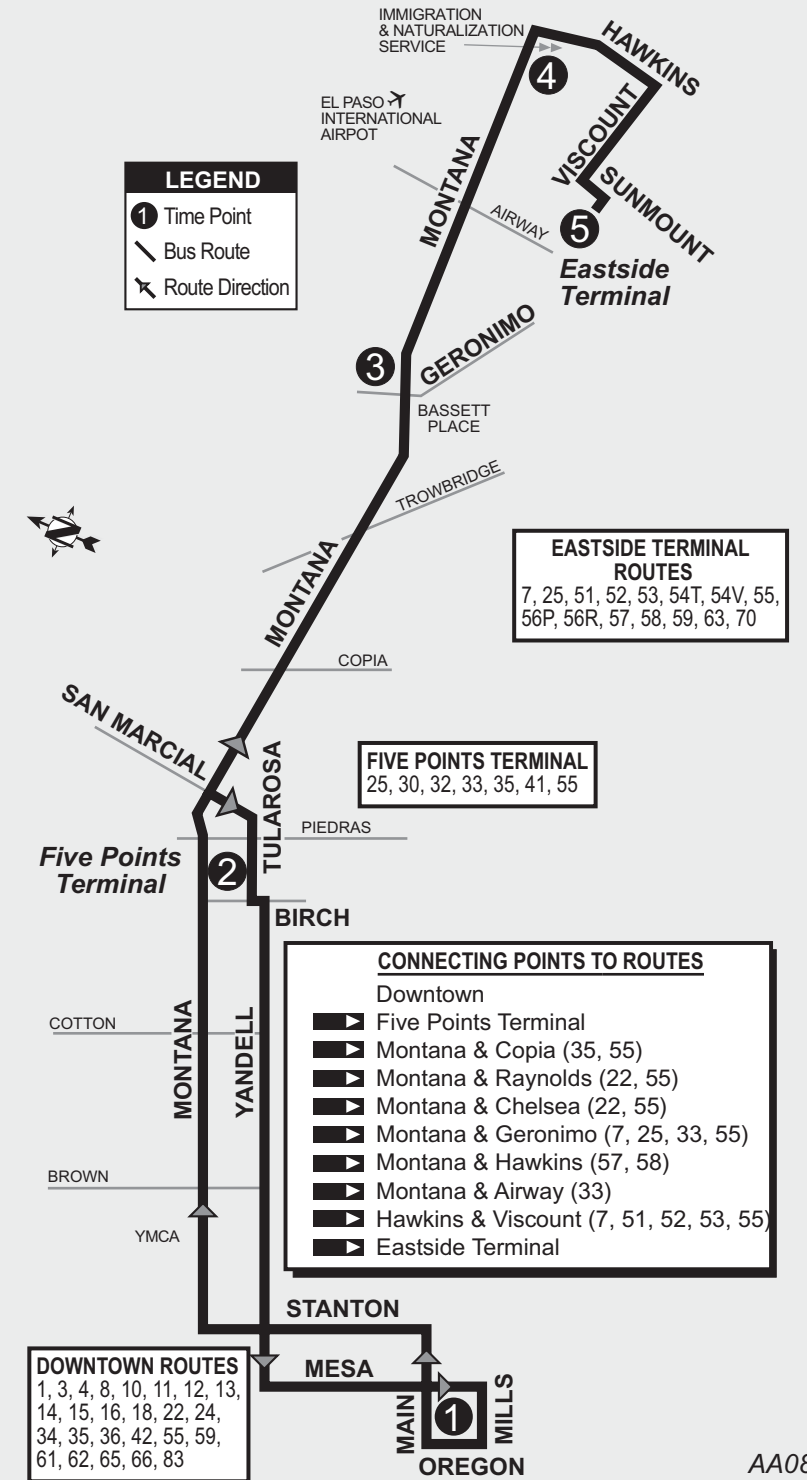

Sunday										
Leave Downtown	Five Points Terminal	Montana at Geronimo	Montana at Hawkins	Eastside Terminal	Montana at Hawkins	Montana at Geronimo	Five Points Terminal	Arrive Downtown		
5:45	6:00	6:11	6:19	6:35	6:46	6:54	7:05	7:20		
6:10	6:25	6:36	6:44	7:00	7:11	7:19	7:30	7:45		
6:35	6:50	7:01	7:09	7:25	7:36	7:44	7:55	8:10		
7:00	7:15	7:26	7:34	7:50	8:01	8:09	8:20	8:35		
7:25	7:40	7:51	7:59	8:15	8:26	8:34	8:45	9:00		
7:50	8:05	8:16	8:24	8:40	8:51	8:59	9:10	9:25		
8:15	8:30	8:41	8:49	9:05	9:16	9:24	9:35	9:50		
8:40	8:55	9:06	9:14	9:30	9:41	9:49	10:00	10:15		
9:05	9:20	9:31	9:39	9:55	10:06	10:14	10:25	10:40		
9:30	9:45	9:56	10:04	10:20	10:31	10:39	10:50	11:05		
9:55	10:10	10:21	10:29	10:45	10:56	11:04	11:15	11:30		
10:20	10:35	10:46	10:54	11:10	11:21	11:29	11:40	11:55		
10:45	11:00	11:11	11:19	11:35	11:46	11:54	12:05	12:20		
11:10	11:25	11:36	11:44	12:00	12:11	12:19	12:30	12:45		
11:35	11:50	12:01	12:09	12:25	12:36	12:44	12:55	1:10		
12:00	12:15	12:26	12:34	12:50	1:01	1:09	1:20	1:35		
12:25	12:40	12:51	12:59	1:15	1:26	1:34	1:45	2:00		
12:50	1:05	1:16	1:24	1:40	1:51	1:59	2:10	2:25		
1:15	1:30	1:41	1:49	2:05	2:16	2:24	2:35	2:50		
1:40	1:55	2:06	2:14	2:30	2:41	2:49	3:00	3:15		
2:05	2:20	2:31	2:39	2:55	3:06	3:14	3:25	3:40		
2:30	2:45	2:56	3:04	3:20	3:31	3:39	3:50	4:05		
2:55	3:10	3:21	3:29	3:45	3:56	4:04	4:15	4:30		
3:20	3:35	3:46	3:54	4:10	4:21	4:29	4:40	4:55		
3:45	4:00	4:11	4:19	4:35	4:46	4:54	5:05	5:20		
4:10	4:25	4:36	4:44	5:00	5:11	5:19	5:30	5:45		
4:35	4:50	5:01	5:09	5:25	5:36	5:44	5:55			
5:00	5:15	5:26	5:34	5:50	6:01	6:09	6:20	6:35		
5:25	5:40	5:51	5:59	6:15	6:26	6:34	6:45	7:00		
5:50	6:05	6:16	6:24	6:40	6:51	6:59	7:10	7:25		
6:15	6:30	6:41	6:49	7:05	7:16	7:24	7:35	7:50		
6:40	6:55	7:06	7:14	7:30	7:41	7:49	8:00	8:15		
7:05	7:20	7:31	7:39	7:55	8:06	8:14	8:25	8:40		
7:30	7:45	7:56	8:04	8:20	8:31	8:39	8:50	9:05		

Boarding Point: Westside of Plaza on Oregon St.