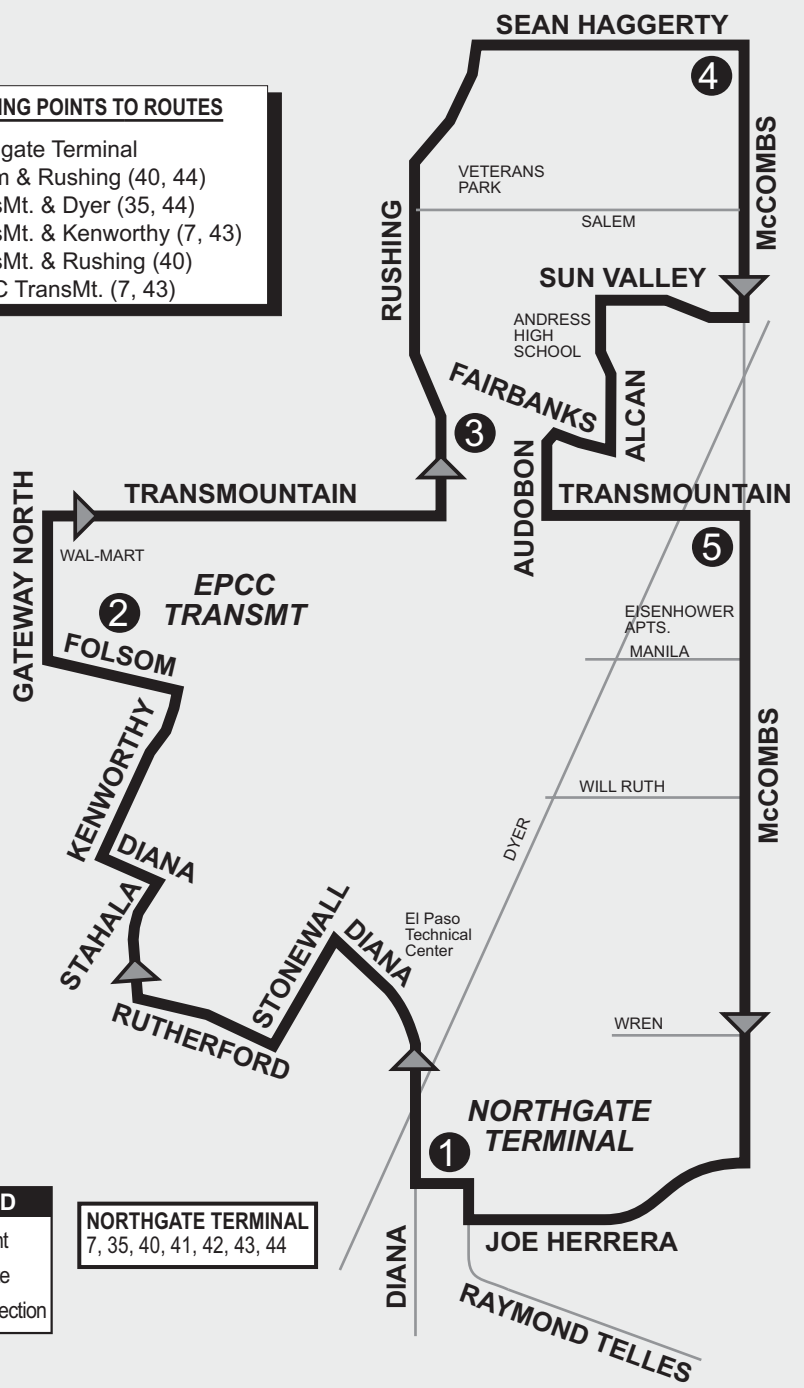

Monday-Friday

Northgate Terminal	EPCC TransMt	Rushing at Rushfair Ctr	McCombs at Sean Haggerty	McCombs at TransMt	Northgate Terminal
1	2	3	4	5	1
5:38	5:48	5:56	6:08	6:23	6:38
6:38	6:48	6:56	7:08	7:23	7:38
7:38	7:48	7:56	8:08	8:23	8:38
8:38	8:48	8:56	9:08	9:23	9:38
9:38	9:48	9:56	10:08	10:23	10:38
10:38	10:48	10:56	11:08	11:23	11:38
11:38	11:48	11:56	12:08	12:23	12:38
12:38	12:48	12:56	1:08	1:23	1:38
1:38	1:48	1:56	2:08	2:23	2:38
2:38	2:48	2:56	3:08	3:23	3:38
3:38	3:48	3:56	4:08	4:23	4:38
4:38	4:48	4:56	5:08	5:23	5:38
5:38	5:48	5:56	6:08	6:23	6:38
6:38	6:48	6:56	7:08	7:23	7:38
7:38	7:48	7:56	8:08	8:23	8:38

Saturday

Northgate Terminal	EPCC TransMt	Rushing at Rushfair Ctr	McCombs at Sean Haggerty	McCombs at TransMt	Northgate Terminal
1	2	3	4	5	1
9:38	9:48	9:56	10:08	10:22	10:38
10:38	10:48	10:56	11:08	11:22	11:38
11:38	11:48	11:56	12:08	12:22	12:38
12:38	12:48	12:56	1:08	1:22	1:38
1:38	1:48	1:56	2:08	2:22	2:38
2:38	2:48	2:56	3:08	3:22	3:38
3:38	3:48	3:56	4:08	4:22	4:38
4:38	4:48	4:56	5:08	5:22	5:38
5:38	5:48	5:56	6:08	6:22	6:38
6:38	6:48	6:56	7:08	7:22	7:38

CONNECTING POINTS TO ROUTES

- Northgate Terminal
- Salem & Rushing (40, 44)
- TransMt. & Dyer (35, 44)
- TransMt. & Kenworthy (7, 43)
- TransMt. & Rushing (40)
- EPCC TransMt. (7, 43)

LEGEND

- ① Time Point
- Bus Route
- ↔ Route Direction

NORTHGATE TERMINAL
7, 35, 40, 41, 42, 43, 44

Boarding Point: Northgate Terminal