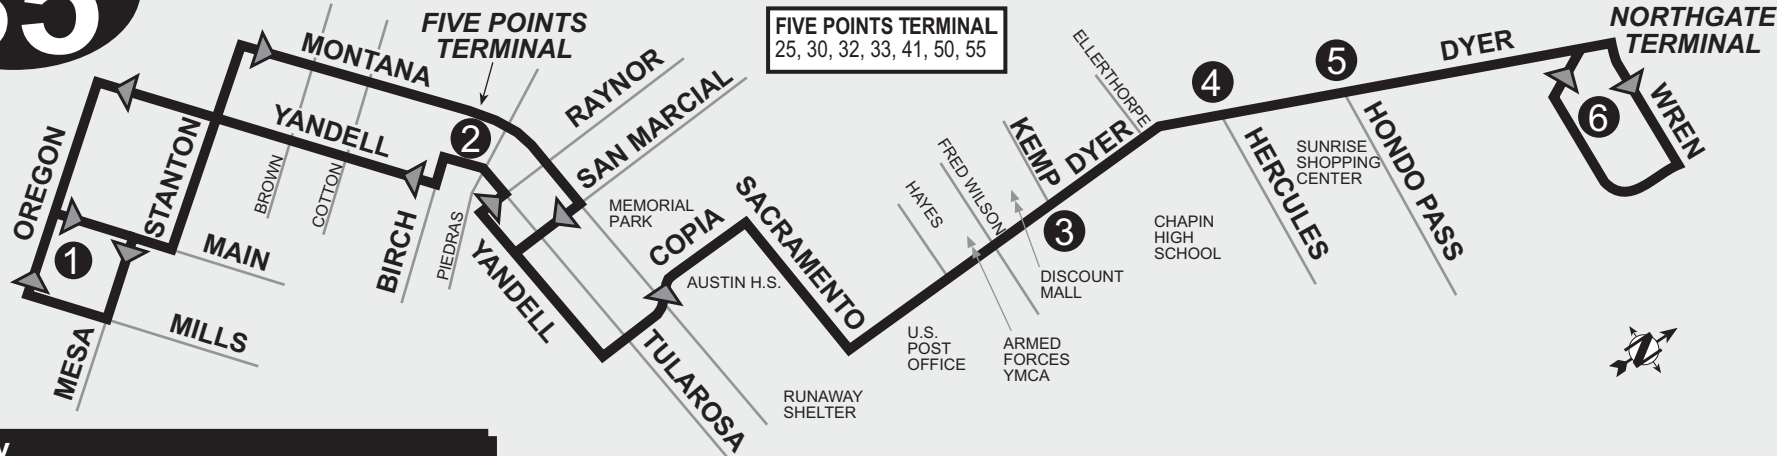

NORTHGATE TERMINAL
 7, 35, 40, 41, 42, 43, 44, 46

CONNECTING POINTS TO ROUTES

- ▶ Downtown
- ▶ Five Points Terminal
- ▶ Montana & Copsia (50, 55)
- ▶ Copsia & Hueco (33)
- ▶ Copsia & Pershing (30)
- ▶ Dyer & Fred Wilson (41, 57)
- ▶ Dyer & Kemp (41)
- ▶ Dyer & Hercules (35, 41)
- ▶ Northgate Terminal
- ▶ Dyer/Hayes (32)
- ▶ Dyer/Hondo Pass (35, 42)

Sunday

Boarding Point: Oregon St. plaza side

1	2	3	4	5	6	5	4	3	2	1
Leave Downtown	Five Points Terminal	Dyer at Kemp	Dyer at Hercules	Dyer at Hondo Pass	Northgate Terminal	Dyer at Hondo Pass	Dyer at Hercules	Dyer at Kemp	Five Points Terminal	Arrive Downtown
8:00	8:13	8:35	8:40	8:44	9:00	9:05	9:10	9:15	9:38	9:55
8:40	8:53	9:15	9:20	9:24	9:40	9:45	9:50	9:55	10:18	10:35
9:20	9:33	9:55	10:00	10:04	10:20	10:25	10:30	10:35	10:58	11:15
10:00	10:13	10:35	10:40	10:44	11:00	11:05	11:10	11:15	11:38	11:55
10:40	10:53	11:15	11:20	11:24	11:40	11:45	11:50	11:55	12:18	12:35
11:20	11:33	11:55	12:00	12:04	12:20	12:25	12:30	12:35	12:58	1:15
12:00	12:13	12:35	12:40	12:44	1:00	1:05	1:10	1:15	1:38	1:55
12:40	12:53	1:15	1:20	1:24	1:40	1:45	1:50	1:55	2:18	2:35
1:20	1:33	1:55	2:00	2:04	2:20	2:25	2:30	2:35	2:58	3:15
2:00	2:13	2:35	2:40	2:44	3:00	3:05	3:10	3:15	3:38	3:55
2:40	2:53	3:15	3:20	3:24	3:40	3:45	3:50	3:55	4:18	4:35
3:20	3:33	3:55	4:00	4:04	4:20	4:25	4:30	4:35	4:58	5:15
4:00	4:13	4:35	4:40	4:44	5:00	5:05	5:10	5:15	5:38	5:55
4:40	4:53	5:15	5:20	5:24	5:40	5:45	5:50	5:55	6:18	6:35
5:20	5:33	5:55	6:00	6:04	6:20	6:25	6:30	6:35	6:58	7:15
6:00	6:13	6:35	6:40	6:44	7:00	7:05	7:10	7:15	7:38	7:55
6:40	6:53	7:15	7:20	7:24	7:40	7:45	7:50	7:55	8:18	8:35
7:20	7:33	7:55	8:00	8:04	8:20	8:25	8:30	8:35	8:58	9:15
8:15	8:28	8:50	8:55	8:59	9:10	9:15	9:20	9:25	9:48	10:05

Boarding Point: Westside of Plaza on Oregon St.

CONNECTING ROUTES DOWNTOWN
 1, 3, 4, 8, 11, 12, 13, 14, 15, 16, 18, 22, 24,
 34, 35, 36, 42, 50, 55, 61, 62, 65, 66, 83

LEGEND
 ① Time Point
 — Bus Route
 ↗ Route Direction