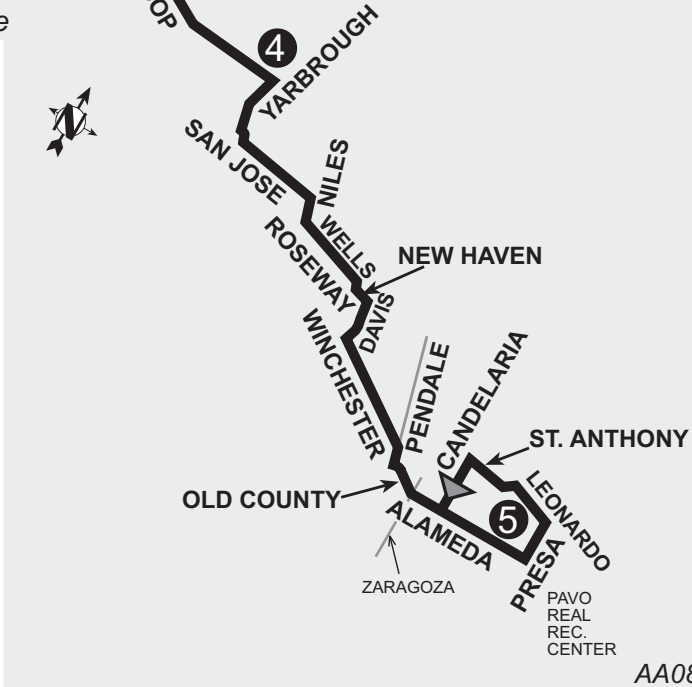

- CONNECTING POINTS TO ROUTES**
- ▶ Geronimo & Montana (25, 33, 50, 55)
 - ▶ Bassett Place (7, 25, 33, 55)
 - ▶ North Loop & Delta (65, 66)
 - ▶ North Loop & Hunter (7, 65, 66)
 - ▶ North Loop & Hawkins (7, 65, 66)
 - ▶ EPCC Valle Verde (7, 65, 66)
 - ▶ North Loop & Yarbrough (7, 66, 67)
 - ▶ Alameda & Old County (3, 61, 69)
 - ▶ Alameda & Zaragoza

DOWNTOWN ROUTES
 3, 4, 8, 10, 11, 12, 13, 14, 15,
 16, 18, 22, 24, 34, 35, 36, 42,
 50, 55, 59, 61, 62, 65, 66, 83

LEGEND

- ① Time Point
- Bus Route
- ↔ Route Direction
- ⋯ Service at Designated Times only

ALAMEDA & ZARAGOSA
 3, 60, 61, 63, 67, 69, 84
 County Bus

Boarding Point: East of Oregon St on Texas Ave

Monday-Sunday

Alameda at Boone	Alameda at Raynolds	Bassett Place	North Loop at Yarbrough	Presa at Alameda	North Loop at Yarbrough	Bassett Place	Alameda at Raynolds	Alameda at Boone	Arrive Downtown
①	②	③	④	⑤	④	③	②	①	⑥
---	---	---	---	5:40	6:00	6:25	6:32	6:35	---
6:40	6:43	6:50	7:14	7:40	8:00	8:25	8:32	8:35	---
8:40	8:43	8:50	9:14	9:40	10:00	10:25	10:32	10:35	---
10:40	10:43	10:50	11:14	11:40	12:00	12:25	12:32	12:35	---
12:40	12:43	12:50	1:14	1:40	2:00	2:24	2:31	---	2:52
2:40	2:43	2:50	3:14	3:40	4:00	4:25	4:32	4:35	---
4:40	4:43	4:50	5:14	5:40	6:00	6:25	6:32	6:35	---
6:40	6:43	6:50	7:14	7:40	8:00	8:24	8:31	---	8:52

Boarding Point: South of Mills Ave on Oregon St