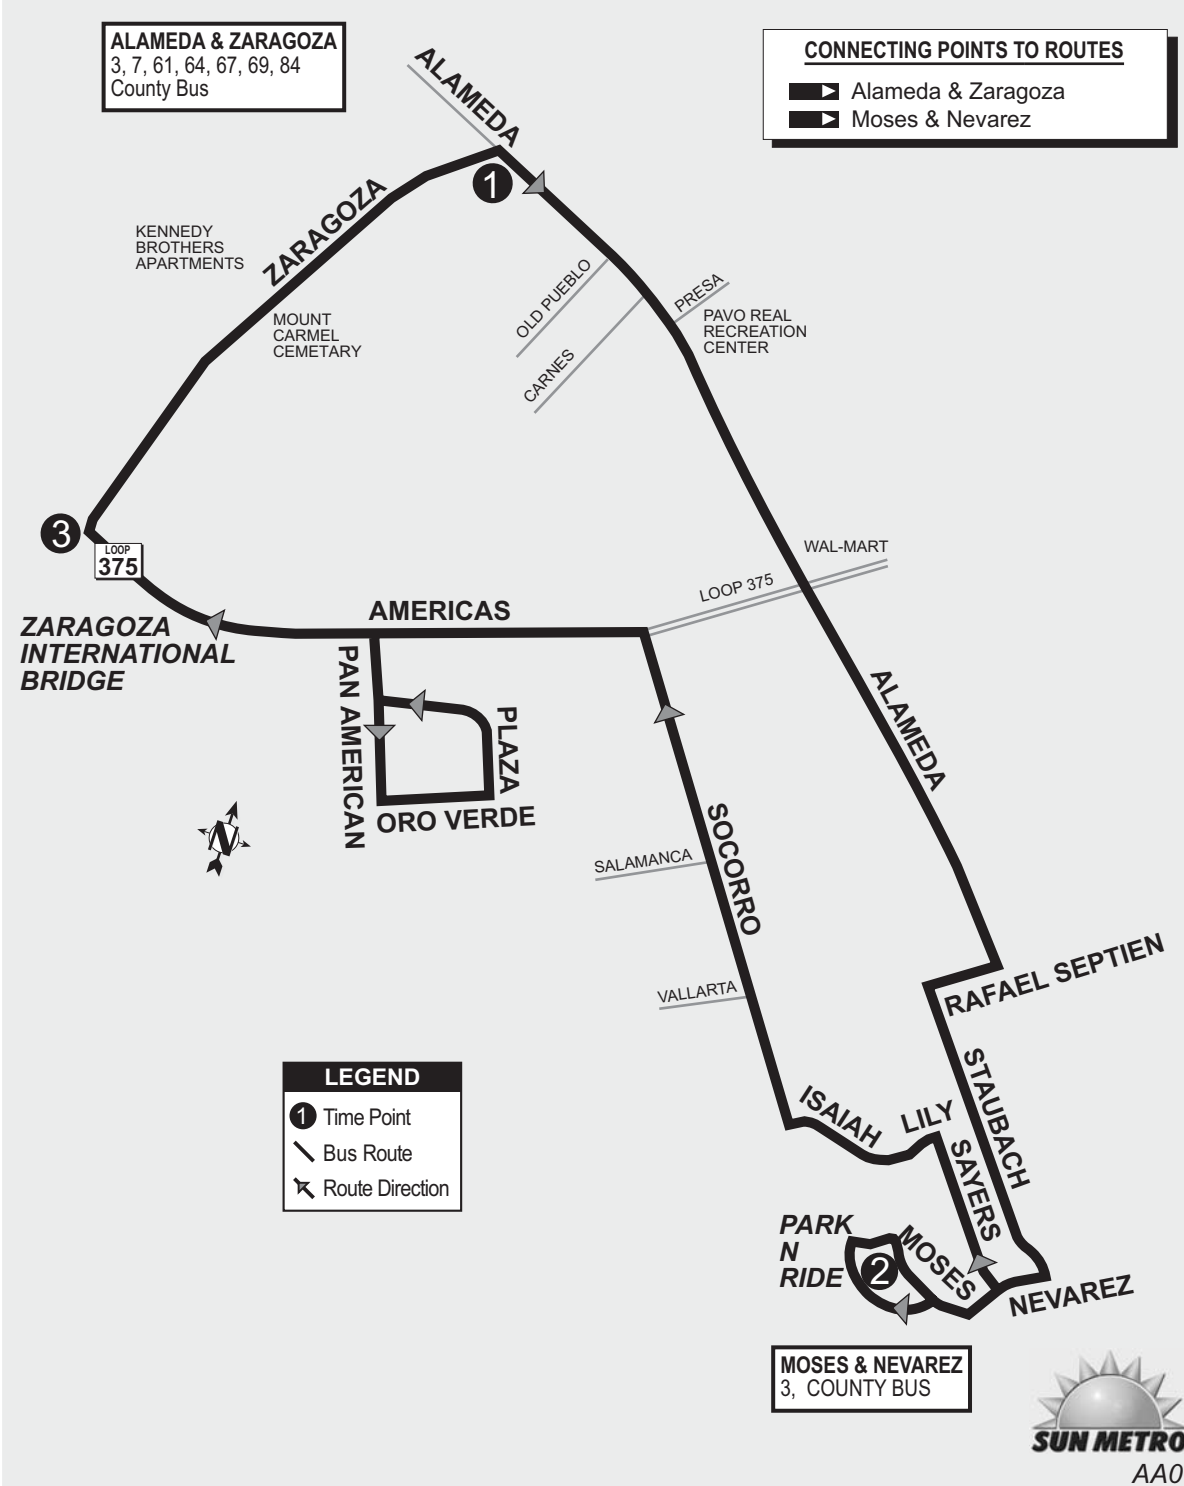

(cont'd.)

Leave Downtown ①	Eastside Terminal ②	Arrive Downtown ①
1:35	1:55	2:15
1:50	2:10	2:30
2:05	2:25	2:45
2:20	2:40	3:00
2:35	2:55	3:15
2:50	3:10	3:30
3:05	3:25	3:45
3:20	3:40	4:00
3:35	3:55	4:15
3:50	4:10	4:30
4:05	4:25	4:45
4:20	4:40	5:00
4:35	4:55	5:15
4:50	5:10	5:30
5:05	5:25	5:45
5:20	5:40	6:00
5:35	5:55	6:15
5:50	6:10	6:30
6:05	6:25	6:45
6:20	6:40	7:00
6:35	6:55	7:15
6:50	7:10	7:30
7:05	7:25	7:45
7:20	7:40	8:00

Route 60

Zaragoza Bridge Circulator

Monday-Saturday

Alameda at Zaragoza	Moses at Nevarez	Zaragoza Bridge	Alameda at Zaragoza
1	2	3	1
5:00	5:12	5:27	5:35
5:40	5:52	6:07	6:15
6:20	6:32	6:47	6:55
7:00	7:12	7:27	7:35
7:40	7:52	8:07	8:15
8:20	8:32	8:47	8:55
9:00	9:12	9:27	9:35
9:40	9:52	10:07	10:15
10:20	10:32	10:47	10:55
11:00	11:12	11:27	11:35
11:40	11:52	12:07	12:15
12:20	12:32	12:47	12:55
1:00	1:12	1:27	1:35
1:40	1:52	2:07	2:15
2:20	2:32	2:47	2:55
3:00	3:12	3:27	3:35
3:40	3:52	4:07	4:15
4:20	4:32	4:47	4:55
5:00	5:12	5:27	5:35
5:40	5:52	6:07	6:15
6:20	6:32	6:47	6:55
7:00	7:12	7:27	7:35
7:40	7:52	8:07	8:15
8:20	8:32	8:47	8:55
9:00	9:12	9:27	9:35

Sunday

Alameda at Zaragoza	Moses at Nevarez	Zaragoza Bridge	Alameda at Zaragoza
1	2	3	1
6:30	6:42	6:57	7:05
7:10	7:22	7:37	7:45
7:50	8:02	8:17	8:25
8:30	8:42	8:57	9:05
9:10	9:22	9:37	9:45
9:50	10:02	10:17	10:25
10:30	10:42	10:57	11:05
11:10	11:22	11:37	11:45
11:50	12:02	12:17	12:25
12:30	12:42	12:57	1:05
1:10	1:22	1:37	1:45
1:50	2:02	2:17	2:25
2:30	2:42	2:57	3:05
3:10	3:22	3:37	3:45
3:50	4:02	4:17	4:25
4:30	4:42	4:57	5:05
5:10	5:22	5:37	5:45
5:50	6:02	6:17	6:25
6:30	6:42	6:57	7:05
7:10	7:22	7:37	7:45
7:50	8:02	8:17	8:25
8:30	8:42	8:57	9:05
9:10	9:22	9:37	9:45