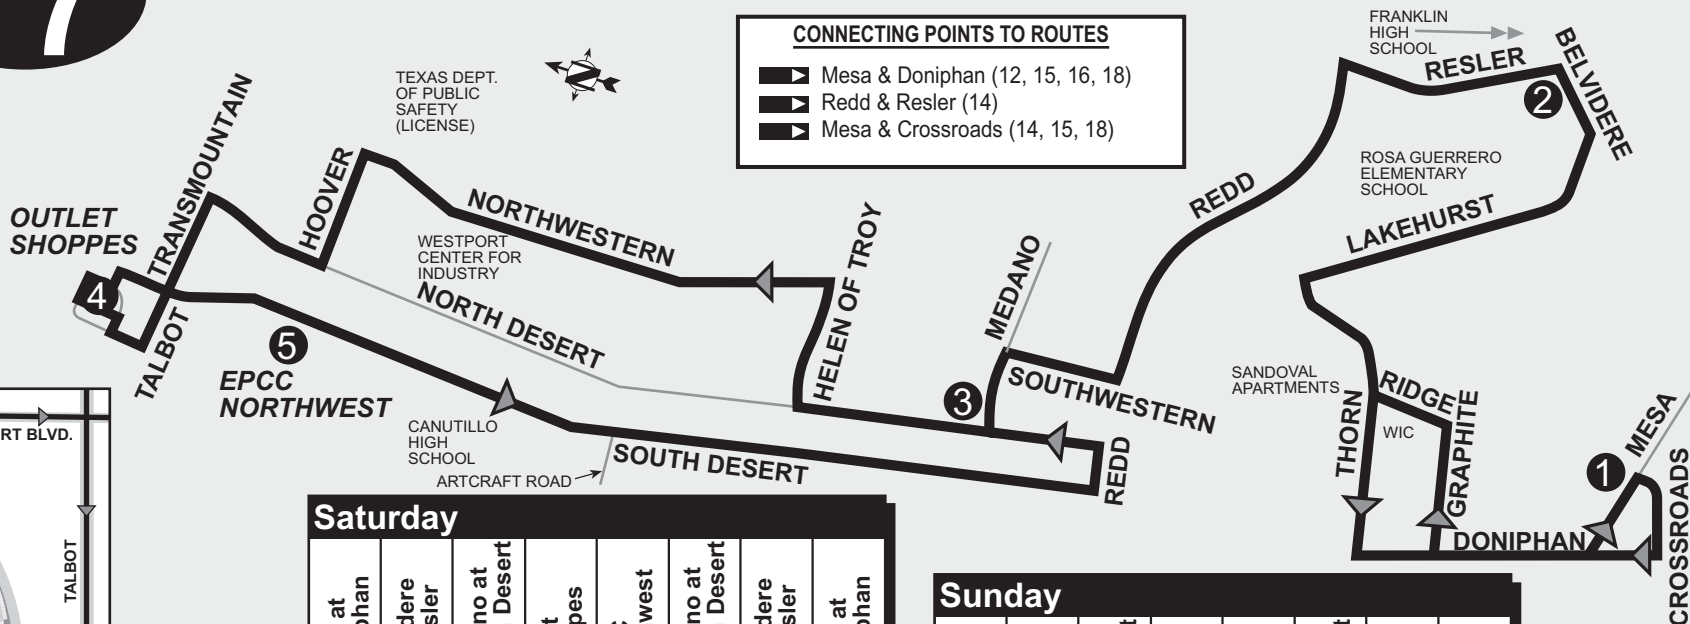

Route 14 Westwind

Boarding Point: Main St. plaza side

Route 17

Three Hills NW EPCC

LEGEND

- ① Time Point
- Bus Route
- ↔ Route Direction
- ⊣ Bus Stop

CONNECTING POINTS TO ROUTES

- ▶ Mesa & Doniphan (12, 15, 16, 18)
- ▶ Redd & Resler (14)
- ▶ Mesa & Crossroads (14, 15, 18)

Boarding Point: Westside of Plaza on Oregon St.

CONNECTING ROUTES DOWNTOWN
 1, 3, 4, 8, 11, 12, 13, 14, 15, 16, 18, 22, 24,
 34, 35, 36, 42, 50, 55, 61, 62, 65, 66, 83

LEGEND
 ① Time Point
 — Bus Route
 ↗ Route Direction

CONNECTING ROUTES DOWNTOWN

- 1, 3, 4, 8, 10, 11, 12, 13, 14, 15, 16, 18, 22, 24, 34, 35, 36, 42, 50, 55, 59, 62, 65, 66, 83

LEGEND

- ① Time Point
- Bus Route
- ↔ Route Direction

Boarding Point Downtown: Main St. plaza side