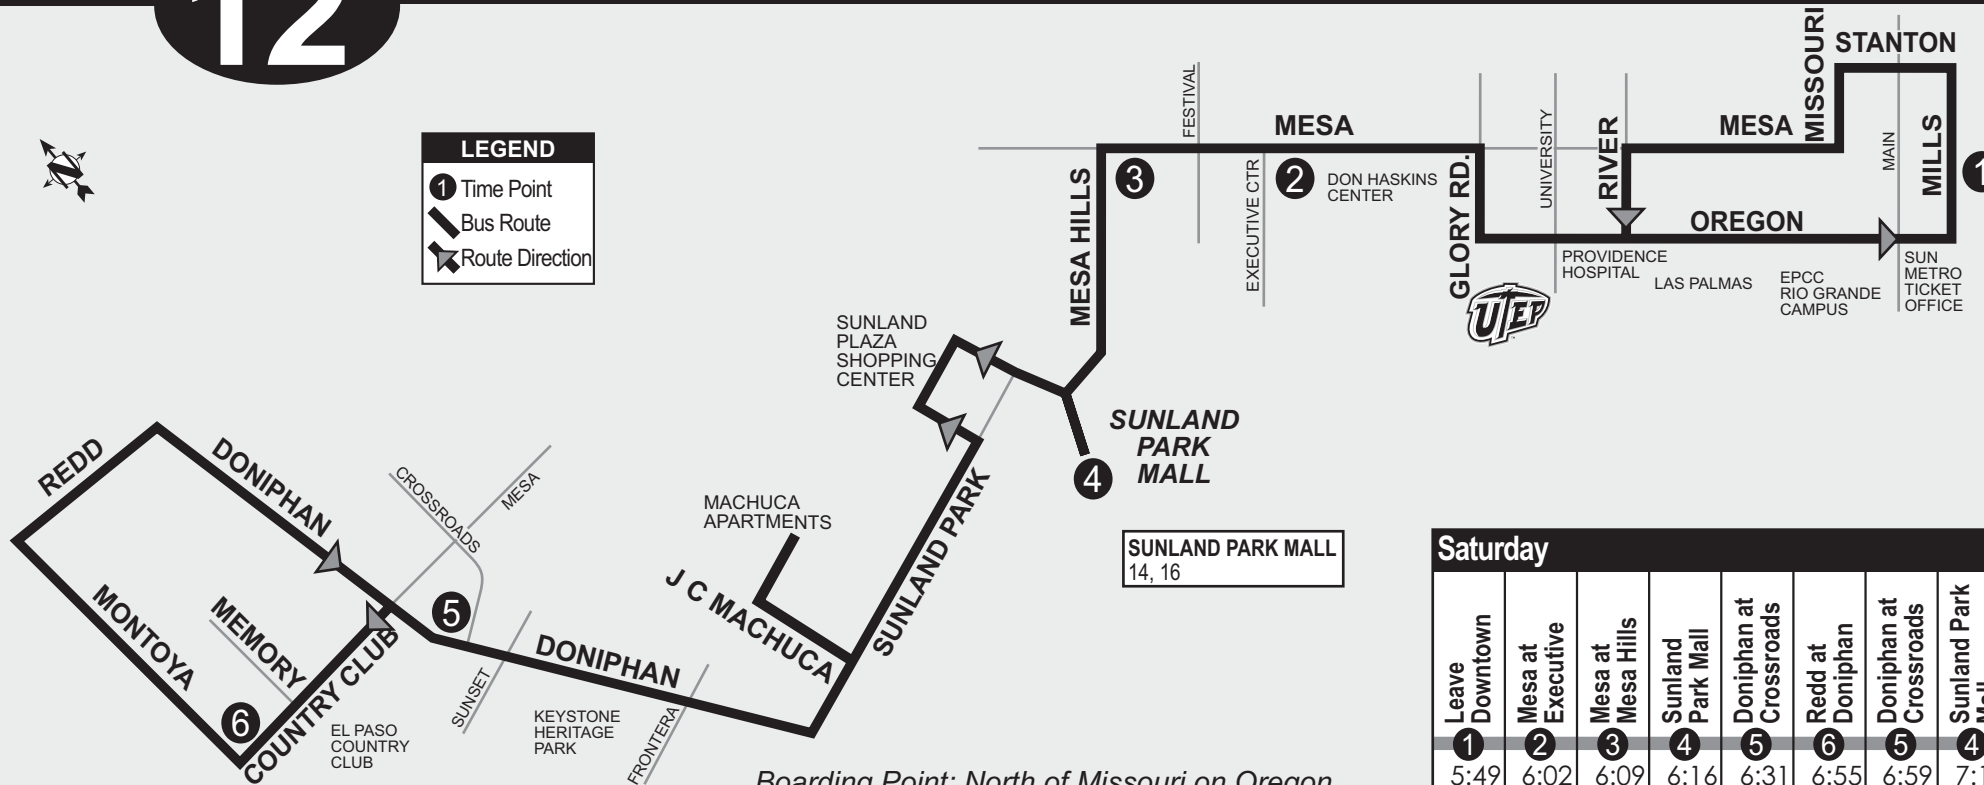

Route 12

Country Club via Sunland Park

LEGEND

- ① Time Point
- ↔ Bus Route
- ➔ Route Direction

CONNECTING ROUTES DOWNTOWN
1, 3, 4, 8, 10, 11, 12, 13, 14, 15, 16, 18, 22, 24, 34, 35, 36, 42, 50, 55, 59, 61, 62, 65, 66, 83

MESA & DONIPHAN
14, 15, 16, 17, 18

SUNLAND PARK MALL
14, 16

Boarding Point: North of Missouri on Oregon

Monday-Friday

Leave Downtown ①	Mesa at Executive ②	Mesa at Mesa Hills ③	Sunland Park Mall ④	Doniphan at Crossroads ⑤	Redd at Doniphan ⑥	Doniphan at Crossroads ⑤	Sunland Park Mall ④	Mesa at Mesa Hills ③	Mesa at Executive ②	Arrive Downtown ①
----	----	----	----	5:38	5:55	5:59	6:15	6:21	6:28	6:44
5:49	6:02	6:09	6:16	6:32	6:55	6:59	7:15	7:21	7:28	7:44
6:49	7:02	7:09	7:16	7:32	7:55	7:59	8:15	8:21	8:28	8:44
7:49	8:02	8:09	8:16	8:32	8:55	8:59	9:15	9:21	9:28	9:44
8:49	9:02	9:09	9:16	9:32	9:55	9:59	10:15	10:21	10:28	10:44
9:49	10:02	10:09	10:16	10:32	10:55	10:59	11:15	11:21	11:28	11:44
10:49	11:02	11:09	11:16	11:32	11:55	11:59	12:15	12:21	12:28	12:44
11:49	12:02	12:09	12:16	12:32	12:55	12:59	1:15	1:21	1:28	1:44
12:49	1:02	1:09	1:16	1:32	1:55	1:59	2:15	2:21	2:28	2:44
1:49	2:02	2:09	2:16	2:32	2:55	2:59	3:15	3:21	3:28	3:44
2:49	3:02	3:09	3:16	3:32	3:55	3:59	4:15	4:21	4:28	4:44
3:49	4:02	4:09	4:16	4:32	4:55	4:59	5:15	5:21	5:28	5:44
4:49	5:02	5:09	5:16	5:32	5:55	5:59	6:15	6:21	6:28	6:44
5:49	6:02	6:09	6:16	6:32	6:55	6:59	7:15	7:21	7:28	7:44
6:49	7:02	7:09	7:16	7:32	7:55	7:59	8:15	8:21	8:28	8:44
7:49	8:02	8:09	8:16	8:32	8:55	8:59	9:15	9:21	9:28	9:44

Saturday

Leave Downtown ①	Mesa at Executive ②	Mesa at Mesa Hills ③	Sunland Park Mall ④	Doniphan at Crossroads ⑤	Redd at Doniphan ⑥	Doniphan at Crossroads ⑤	Sunland Park Mall ④	Mesa at Mesa Hills ③	Mesa at Executive ②	Arrive Downtown ①
5:49	6:02	6:09	6:16	6:31	6:55	6:59	7:15	7:21	7:28	7:44
6:49	7:02	7:09	7:16	7:31	7:55	7:59	8:15	8:21	8:28	8:44
7:49	8:02	8:09	8:16	8:31	8:55	8:59	9:15	9:21	9:28	9:44
8:49	9:02	9:09	9:16	9:31	9:55	9:59	10:15	10:21	10:28	10:44
9:49	10:02	10:09	10:16	10:31	10:55	10:59	11:15	11:21	11:28	11:44
10:49	11:02	11:09	11:16	11:31	11:55	11:59	12:15	12:21	12:28	12:44
11:49	12:02	12:09	12:16	12:31	12:55	12:59	1:15	1:21	1:28	1:44
12:49	1:02	1:09	1:16	1:31	1:55	1:59	2:15	2:21	2:28	2:44
1:49	2:02	2:09	2:16	2:31	2:55	2:59	3:15	3:21	3:28	3:44
2:49	3:02	3:09	3:16	3:31	3:55	3:59	4:15	4:21	4:28	4:44
3:49	4:02	4:09	4:16	4:31	4:55	4:59	5:15	5:21	5:28	5:44
4:49	5:02	5:09	5:16	5:31	5:55	5:59	6:15	6:21	6:28	6:44
5:49	6:02	6:09	6:16	6:31	6:55	6:59	7:15	7:21	7:28	7:44
6:49	7:02	7:09	7:16	7:31	7:55	7:59	8:15	8:21	8:28	8:44
7:49	8:02	8:09	8:16	8:31	8:55	8:59	9:15	9:21	9:28	9:44

Sunday

①	②	③	④	⑤	⑥	⑤	④	③	②	①
6:26	6:39	6:46	6:53	7:08	7:32	7:36	7:52	7:58	8:05	8:21
8:26	8:39	8:46	8:53	9:08	9:32	9:36	9:52	9:58	10:05	10:21
10:26	10:39	10:46	10:53	11:08	11:32	11:36	11:52	11:58	12:05	12:21
12:26	12:39	12:46	12:53	1:08	1:32	1:36	1:52	1:58	2:05	2:21
2:26	2:39	2:46	2:53	3:08	3:32	3:36	3:52	3:58	4:05	4:21
4:26	4:39	4:46	4:53	5:08	5:32	5:36	5:52	5:58	6:05	6:21
6:26	6:39	6:46	6:53	7:08	7:32	7:36	7:52	7:58	8:05	8:21