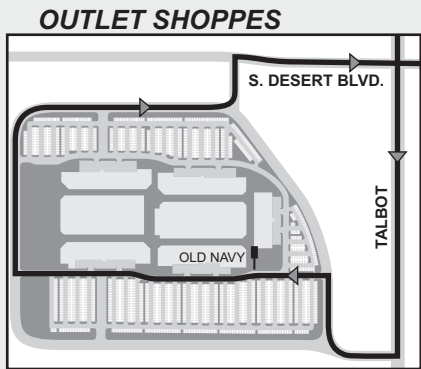

Monday-Friday

① Mesa at Doniphan	② Belvidere at Resler	③ Medano at North Desert	④ Outlet Shoppes	⑤ EPCC Northwest	③ Medano at North Desert	② Belvidere at Resler	① Mesa at Doniphan
5:25	5:38	5:48	6:05	6:07	6:12	6:19	6:34
6:35	6:48	6:58	7:15	7:17	7:22	7:29	7:44
7:45	7:58	8:08	8:25	8:27	8:32	8:39	8:54
8:55	9:08	9:18	9:35	9:37	9:42	9:49	10:04
10:05	10:18	10:28	10:45	10:47	10:52	10:59	11:14
11:15	11:28	11:38	11:55	11:57	12:02	12:09	12:24
12:25	12:38	12:48	1:05	1:07	1:12	1:19	1:34
1:35	1:48	1:58	2:15	2:17	2:22	2:29	2:44
2:45	2:58	3:08	3:25	3:27	3:32	3:39	3:54
3:55	4:08	4:18	4:35	4:37	4:42	4:49	5:04
5:05	5:18	5:28	5:45	5:47	5:52	5:59	6:14
6:15	6:28	6:38	6:55	6:57	7:02	7:09	7:24
7:25	7:38	7:48	8:05	8:07	8:12	8:19	8:34
8:35	8:48	8:58	9:10	9:12	9:17	9:24	9:39