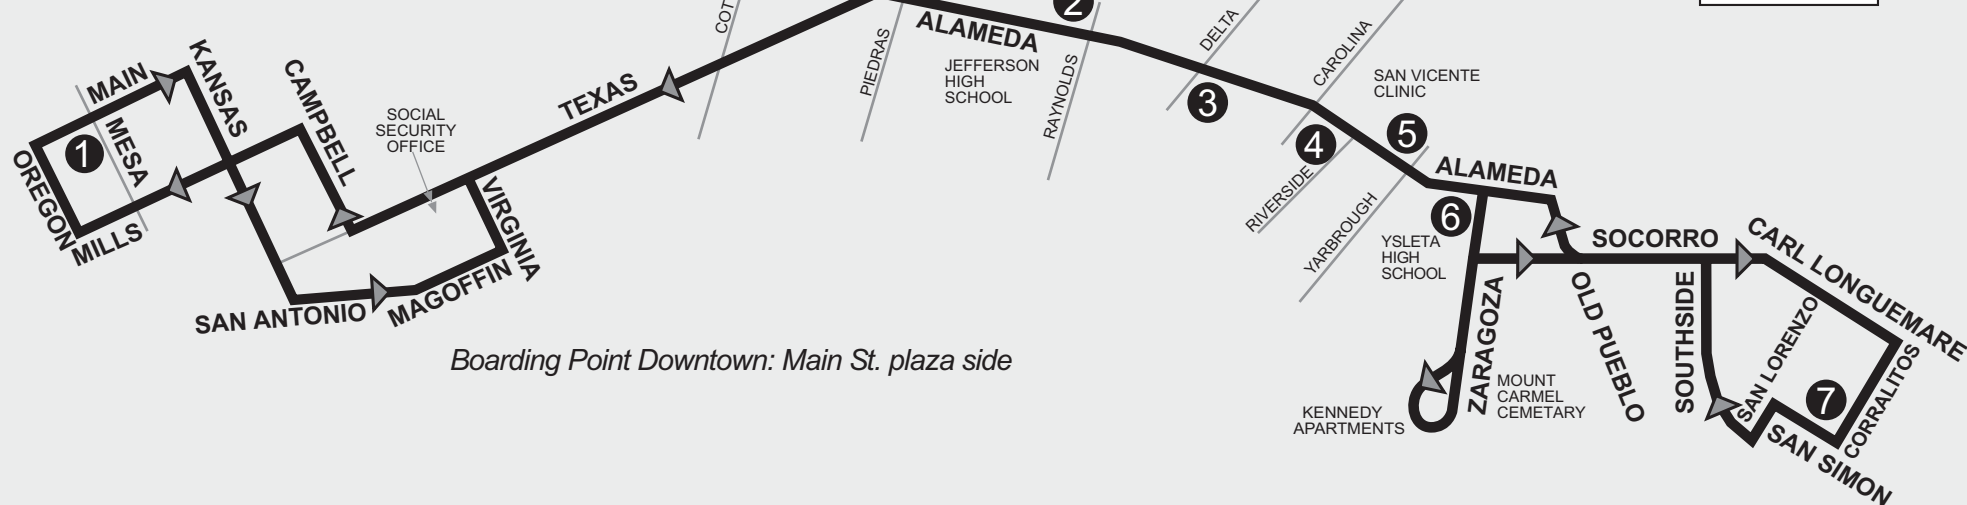

Route 61

Ysleta via Alameda

CONNECTING POINTS TO ROUTES

- ▶ Downtown
- ▶ San Antonio Terminal (4, 22, 55, 62, 66)
- ▶ Alameda & Piedras (25, 55, 66)
- ▶ Alameda & Raynolds (22, 25, 62, 66)
- ▶ Fox Plaza (24, 25, 65, 66)
- ▶ Alameda & Delta (24, 65, 66)
- ▶ Alameda & Carolina (62)
- ▶ Alameda & Yarbrough (3, 7, 67)
- ▶ Alameda & Zaragoza (3, 60, 63, 64, 67, 69, 84)
- ▶ Alameda & Old Pueblo (3, 7, 60, 84)
- ▶ Alameda & Padres (3, 7)

CONNECTING ROUTES DOWNTOWN

- 1, 3, 4, 8, 10, 11, 12, 13, 14, 15, 16, 18, 22, 24, 34, 35, 36, 42, 50, 55, 59, 62, 65, 66, 83

LEGEND

- ① Time Point
- Bus Route
- ↔ Route Direction

Boarding Point Downtown: Main St. plaza side

DOWNTOWN ROUTES
 3, 4, 8, 10, 11, 12, 13, 14, 15,
 16, 18, 22, 24, 34, 35, 36, 42,
 50, 55, 59, 61, 62, 65, 66, 83

LEGEND

- ① Time Point
- Bus Route
- ↔ Route Direction
- ⋯ Service at Designated Times only

Boarding Point: South of Mills Ave on Oregon St