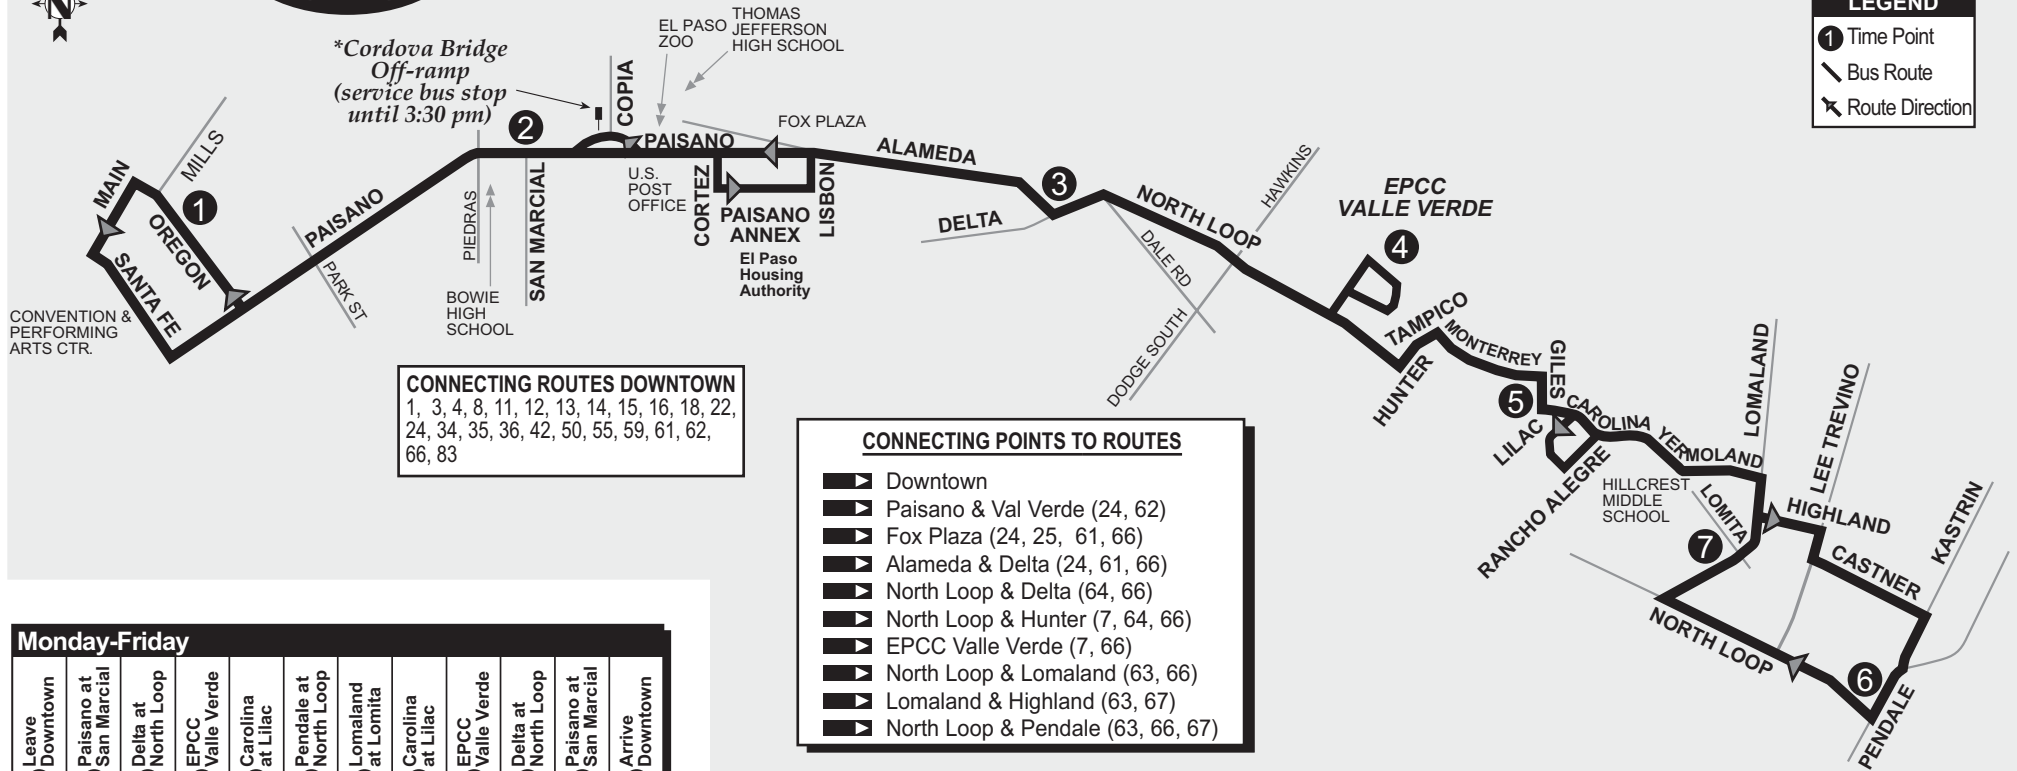

Route 65

Hacienda via Carolina

LEGEND

- 1 Time Point
- Bus Route
- ↔ Route Direction

Monday-Friday

Leave Downtown 1	Paisano at San Marcial 2	Delta at North Loop 3	EPCC Valle Verde 4	Carolina at Lilac 5	Pendale at North Loop 6	Lomaland at Lomita 7	Carolina at Lilac 5	EPCC Valle Verde 4	Delta at North Loop 3	Paisano at San Marcial 2	Arrive Downtown 1
5:15	5:30	5:46	5:55	6:04	6:24	6:30	6:38	6:46	6:55	7:10	7:25
6:00	6:15	6:31	6:40	6:49	7:09	7:15	7:23	7:31	7:40	7:55	8:10
6:45	7:00	7:16	7:25	7:34	7:54	8:00	8:08	8:16	8:25	8:40	8:55
7:30	7:45	8:01	8:10	8:19	8:39	8:45	8:53	9:01	9:10	9:25	9:40
8:15	8:30	8:46	8:55	9:04	9:24	9:30	9:38	9:46	9:55	10:10	10:25
9:00	9:15	9:31	9:40	9:49	10:09	10:15	10:23	10:31	10:40	10:55	11:10
9:45	10:00	10:16	10:25	10:34	10:54	11:00	11:08	11:16	11:25	11:40	11:55
10:30	10:45	11:01	11:10	11:19	11:39	11:45	11:53	12:01	12:10	12:25	12:40
11:15	11:30	11:46	11:55	12:04	12:24	12:30	12:38	12:46	12:55	1:10	1:25
12:00	12:15	12:31	12:40	12:49	1:09	1:15	1:23	1:31	1:40	1:55	2:10
12:45	1:00	1:16	1:25	1:34	1:54	2:00	2:08	2:16	2:25	2:40	2:55
1:30	1:45	2:01	2:10	2:19	2:39	2:45	2:53	3:01	3:10	3:25	3:40
2:15	2:30	2:46	2:55	3:04	3:24	3:30	3:38	3:46	3:55	4:10	4:25
3:00	3:15	3:31	3:40	3:49	4:09	4:15	4:23	4:31	4:40	4:55	5:10
3:45	4:00	4:16	4:25	4:34	4:54	5:00	5:08	5:16	5:25	5:40	5:55
4:30	4:45	5:01	5:10	5:19	5:39	5:45	5:53	6:01	6:10	6:25	6:40
5:15	5:30	5:46	5:55	6:04	6:24	6:30	6:38	6:46	6:55	7:10	7:25
6:00	6:15	6:31	6:40	6:49	7:09	7:15	7:23	7:31	7:40	7:55	8:10
6:45	7:00	7:16	7:25	7:34	7:54	8:00	8:08	8:16	8:25	8:39	8:53
7:30	7:45	8:01	8:10	8:19	8:39	8:45	8:53	9:01	9:10	9:25	9:39
8:15	8:30	8:46	8:55	9:04	9:24	9:30	9:38	9:46	9:55	10:10	10:25

Saturday

Leave Downtown 1	Paisano at San Marcial 2	Delta at North Loop 3	EPCC Valle Verde 4	Carolina at Lilac 5	Pendale at North Loop 6	Lomaland at Lomita 7	Carolina at Lilac 5	EPCC Valle Verde 4	Delta at North Loop 3	Paisano at San Marcial 2	Arrive Downtown 1
5:45	6:00	6:15	6:20	6:29	6:48	6:55	7:01	7:06	7:16	7:33	7:50
6:50	7:05	7:20	7:25	7:34	7:53	8:00	8:06	8:11	8:21	8:38	8:55
7:55	8:10	8:25	8:30	8:39	8:58	9:05	9:11	9:16	9:26	9:43	10:00
9:00	9:15	9:30	9:35	9:44	10:03	10:10	10:16	10:21	10:31	10:48	11:05
10:05	10:20	10:35	10:40	10:49	11:08	11:15	11:21	11:26	11:36	11:53	12:10
11:10	11:25	11:40	11:45	11:54	12:13	12:20	12:26	12:31	12:41	12:58	1:15
12:15	12:30	12:45	12:50	12:59	1:18	1:25	1:31	1:36	1:46	2:03	2:20
1:20	1:35	1:50	1:55	2:04	2:23	2:30	2:36	2:41	2:51	3:08	3:25
2:25	2:40	2:55	3:00	3:09	3:28	3:35	3:41	3:46	3:56	4:13	4:30
3:30	3:45	4:00	4:05	4:14	4:33	4:40	4:46	4:51	5:01	5:18	5:35
4:35	4:50	5:05	5:10	5:19	5:38	5:45	5:51	5:56	6:06	6:23	6:40
5:40	5:56	6:12	6:19	6:26	6:45	6:52	6:58	7:04	7:14	7:31	7:48
6:45	7:00	7:15	7:20	7:29	7:48	7:55	8:01	8:06	8:16	8:33	8:50
8:15	8:30	8:45	8:50	8:59	9:18	9:25	9:31	9:36	9:46	10:03	10:20