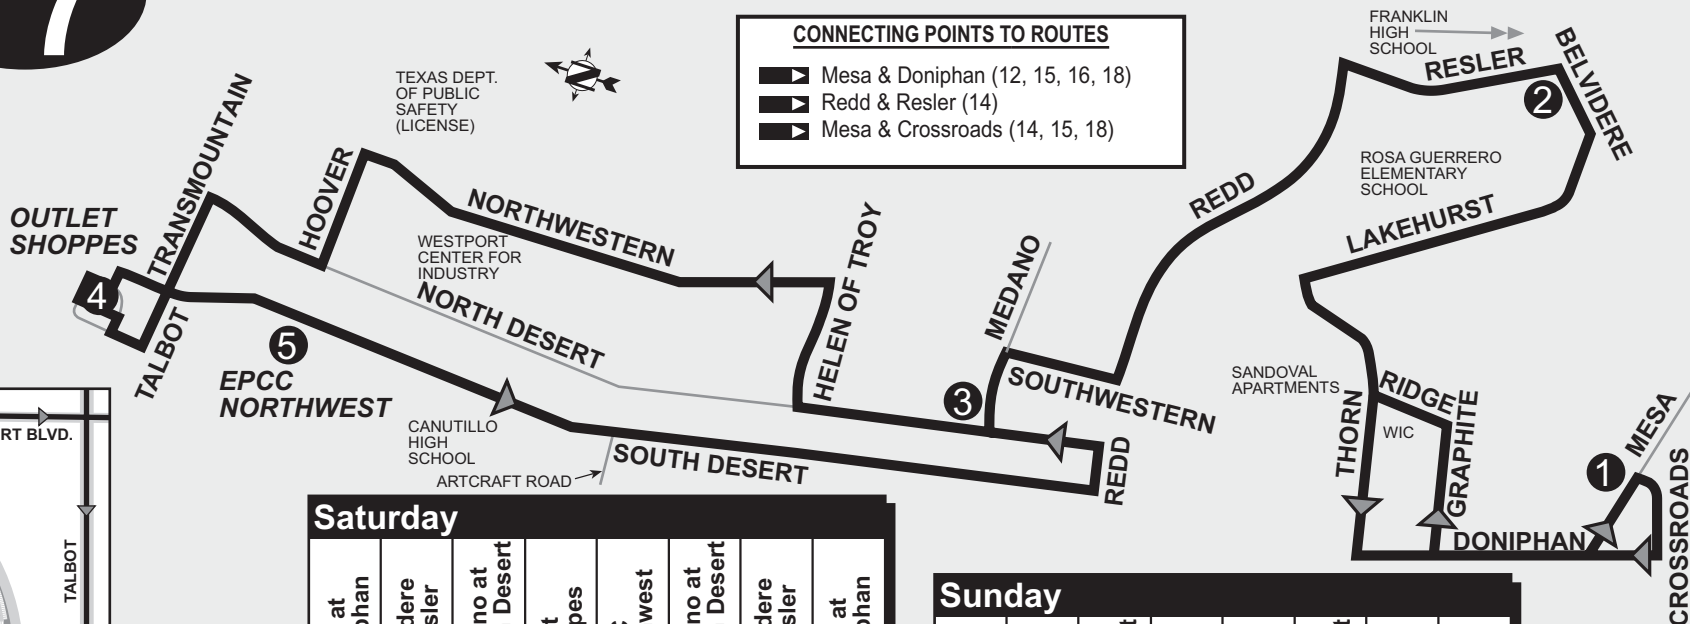

# Route 17

## Monday-Friday

① Mesa at Doniphan	② Belvidere at Resler	③ Medano at North Desert	④ Outlet Shoppes	⑤ EPCC Northwest	③ Medano at North Desert	② Belvidere at Resler	① Mesa at Doniphan
5:25	5:38	5:48	6:05	6:07	6:12	6:19	6:34
6:35	6:48	6:58	7:15	7:17	7:22	7:29	7:44
7:45	7:58	8:08	8:25	8:27	8:32	8:39	8:54
8:55	9:08	9:18	9:35	9:37	9:42	9:49	10:04
10:05	10:18	10:28	10:45	10:47	10:52	10:59	11:14
11:15	11:28	11:38	11:55	11:57	12:02	12:09	12:24
12:25	12:38	12:48	1:05	1:07	1:12	1:19	1:34
1:35	1:48	1:58	2:15	2:17	2:22	2:29	2:44
2:45	2:58	3:08	3:25	3:27	3:32	3:39	3:54
3:55	4:08	4:18	4:35	4:37	4:42	4:49	5:04
5:05	5:18	5:28	5:45	5:47	5:52	5:59	6:14
6:15	6:28	6:38	6:55	6:57	7:02	7:09	7:24
7:25	7:38	7:48	8:05	8:07	8:12	8:19	8:34
8:35	8:48	8:58	9:10	9:12	9:17	9:24	9:39