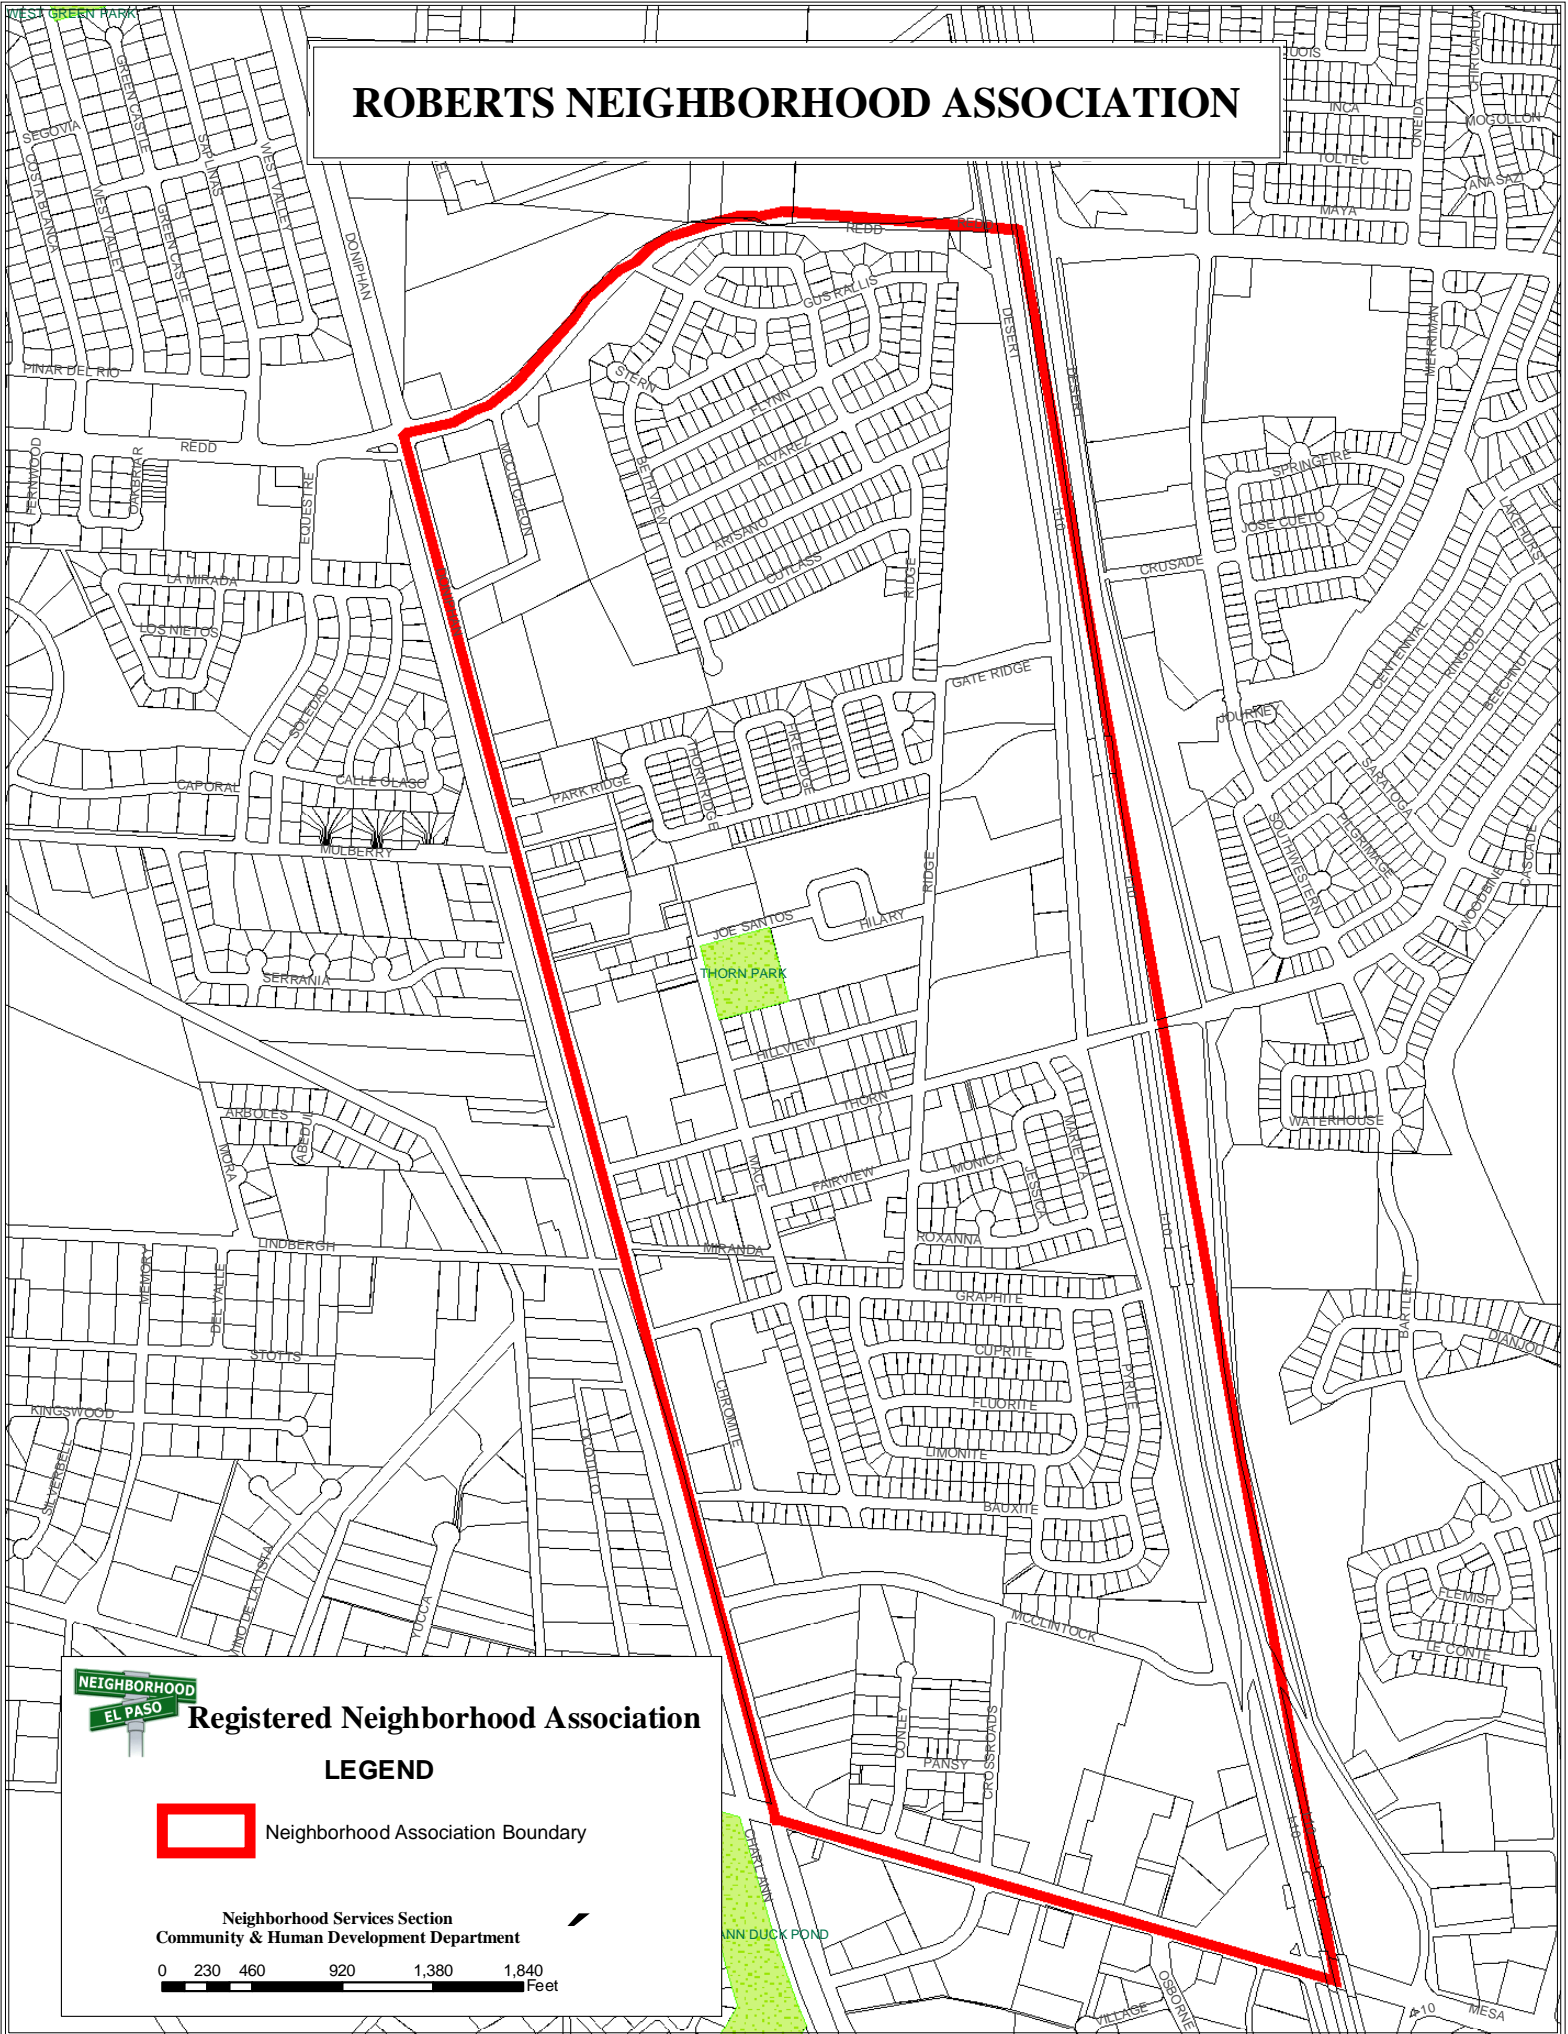

ROBERTS NEIGHBORHOOD ASSOCIATION

NEIGHBORHOOD
EL PASO

Registered Neighborhood Association

LEGEND

 Neighborhood Association Boundary

Neighborhood Services Section
Community & Human Development Department

0 230 460 920 1,380 1,840 Feet