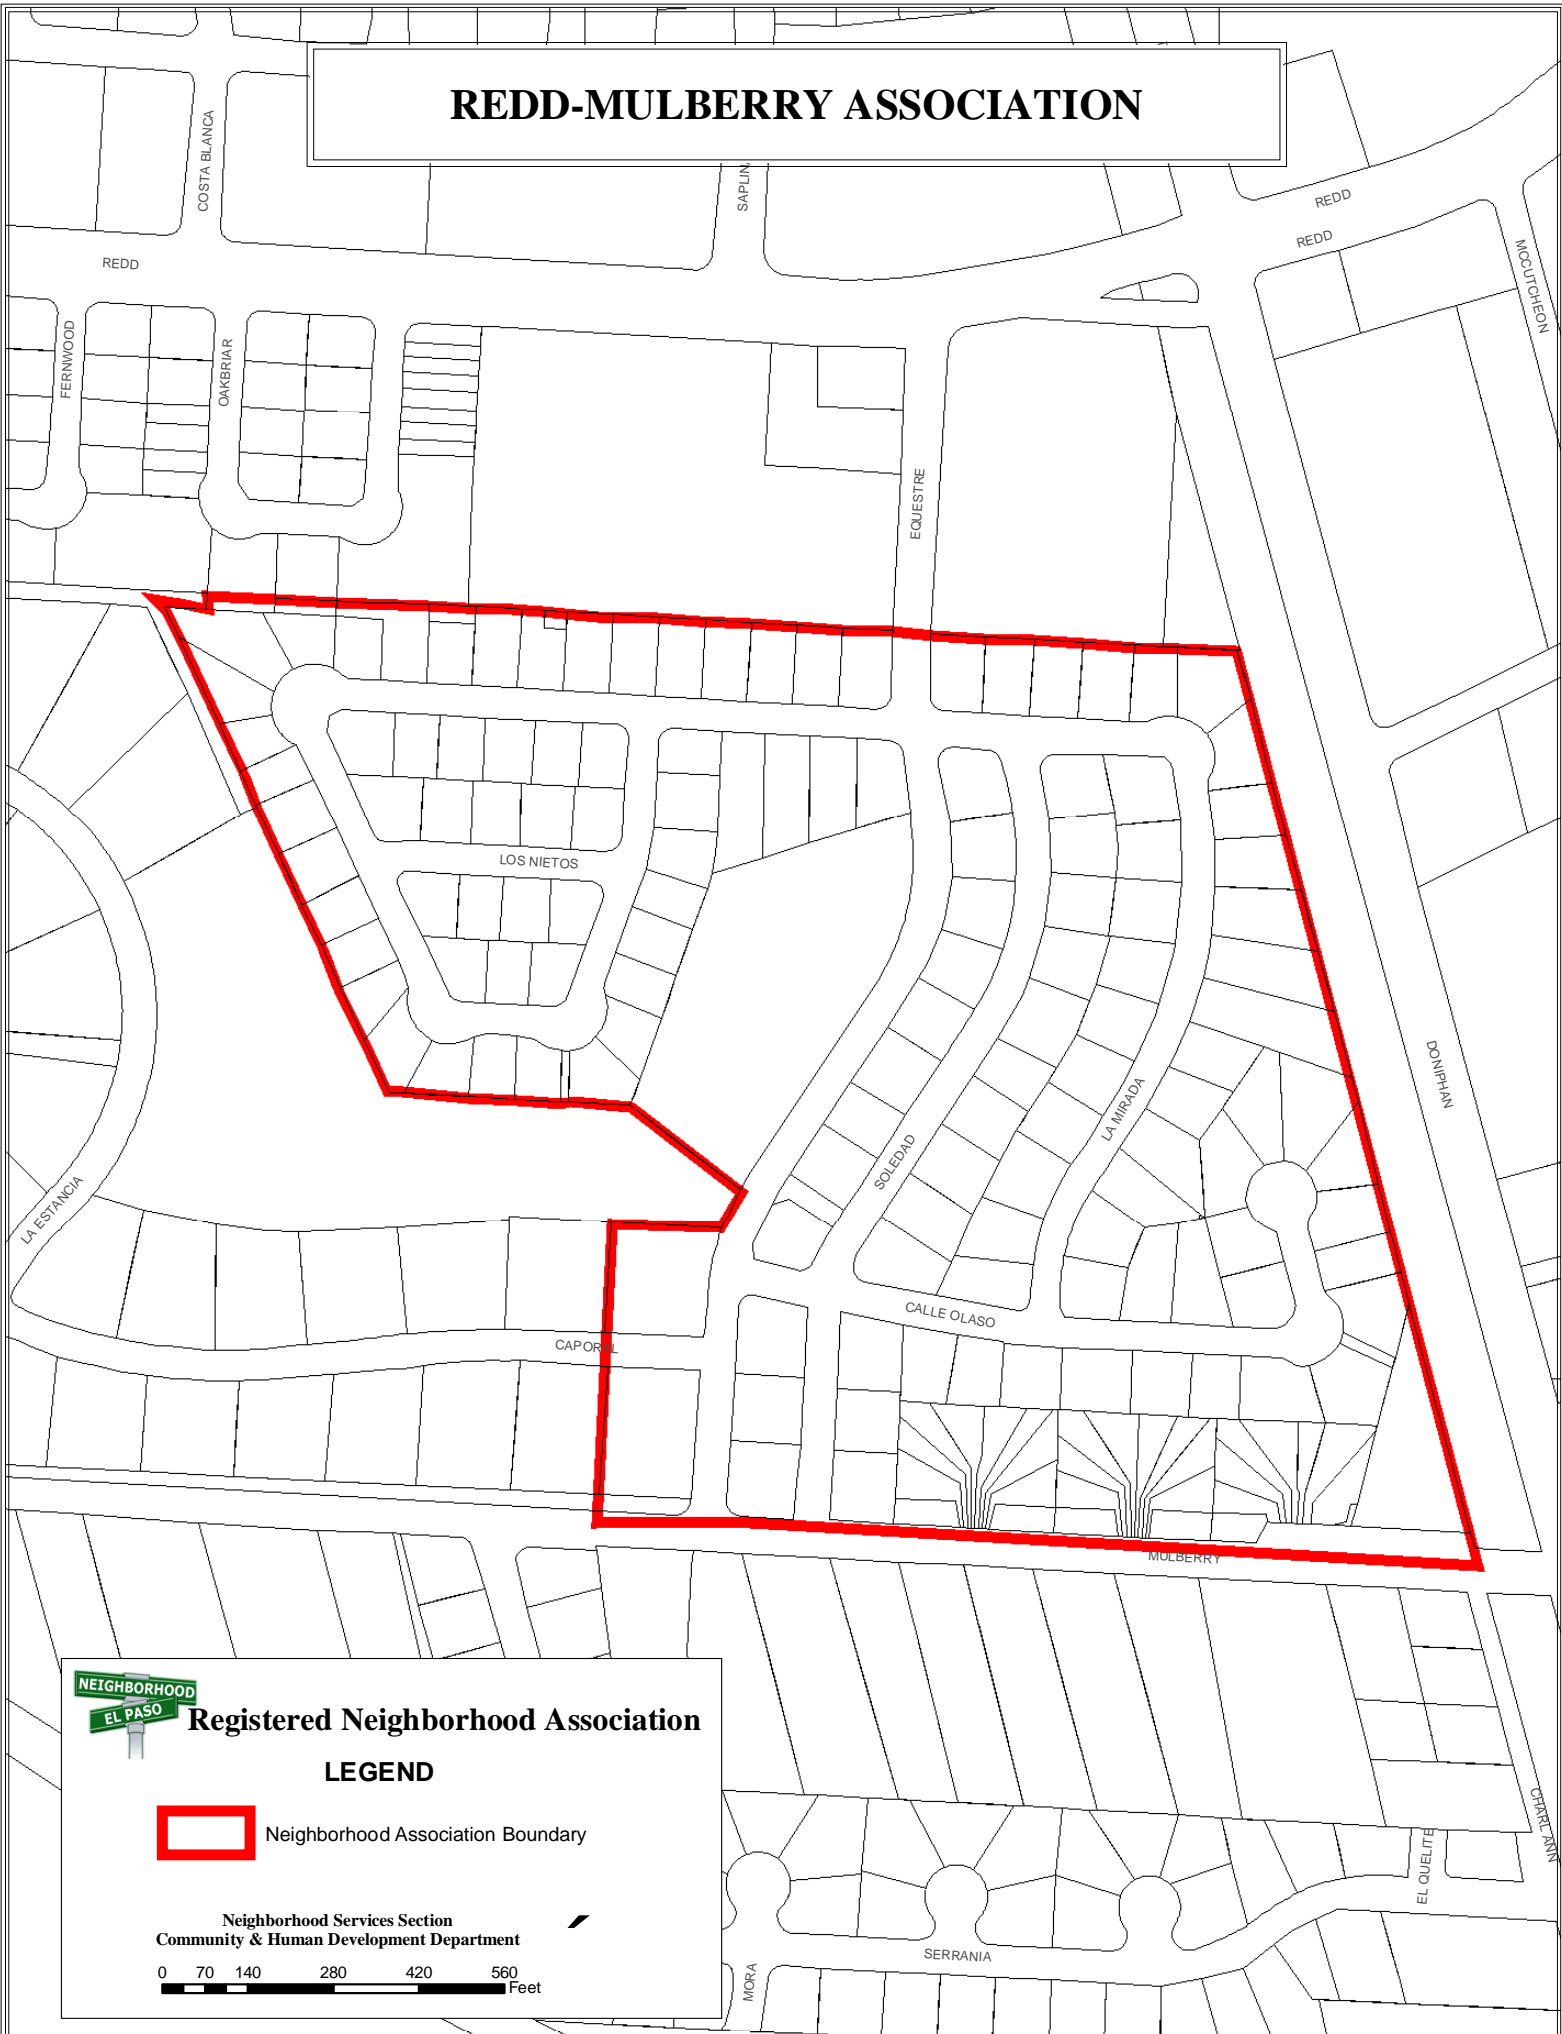

## Registered Neighborhood Association

### LEGEND

 Neighborhood Association Boundary

Neighborhood Services Section  
Community & Human Development Department

0 70 140 280 420 560 Feet