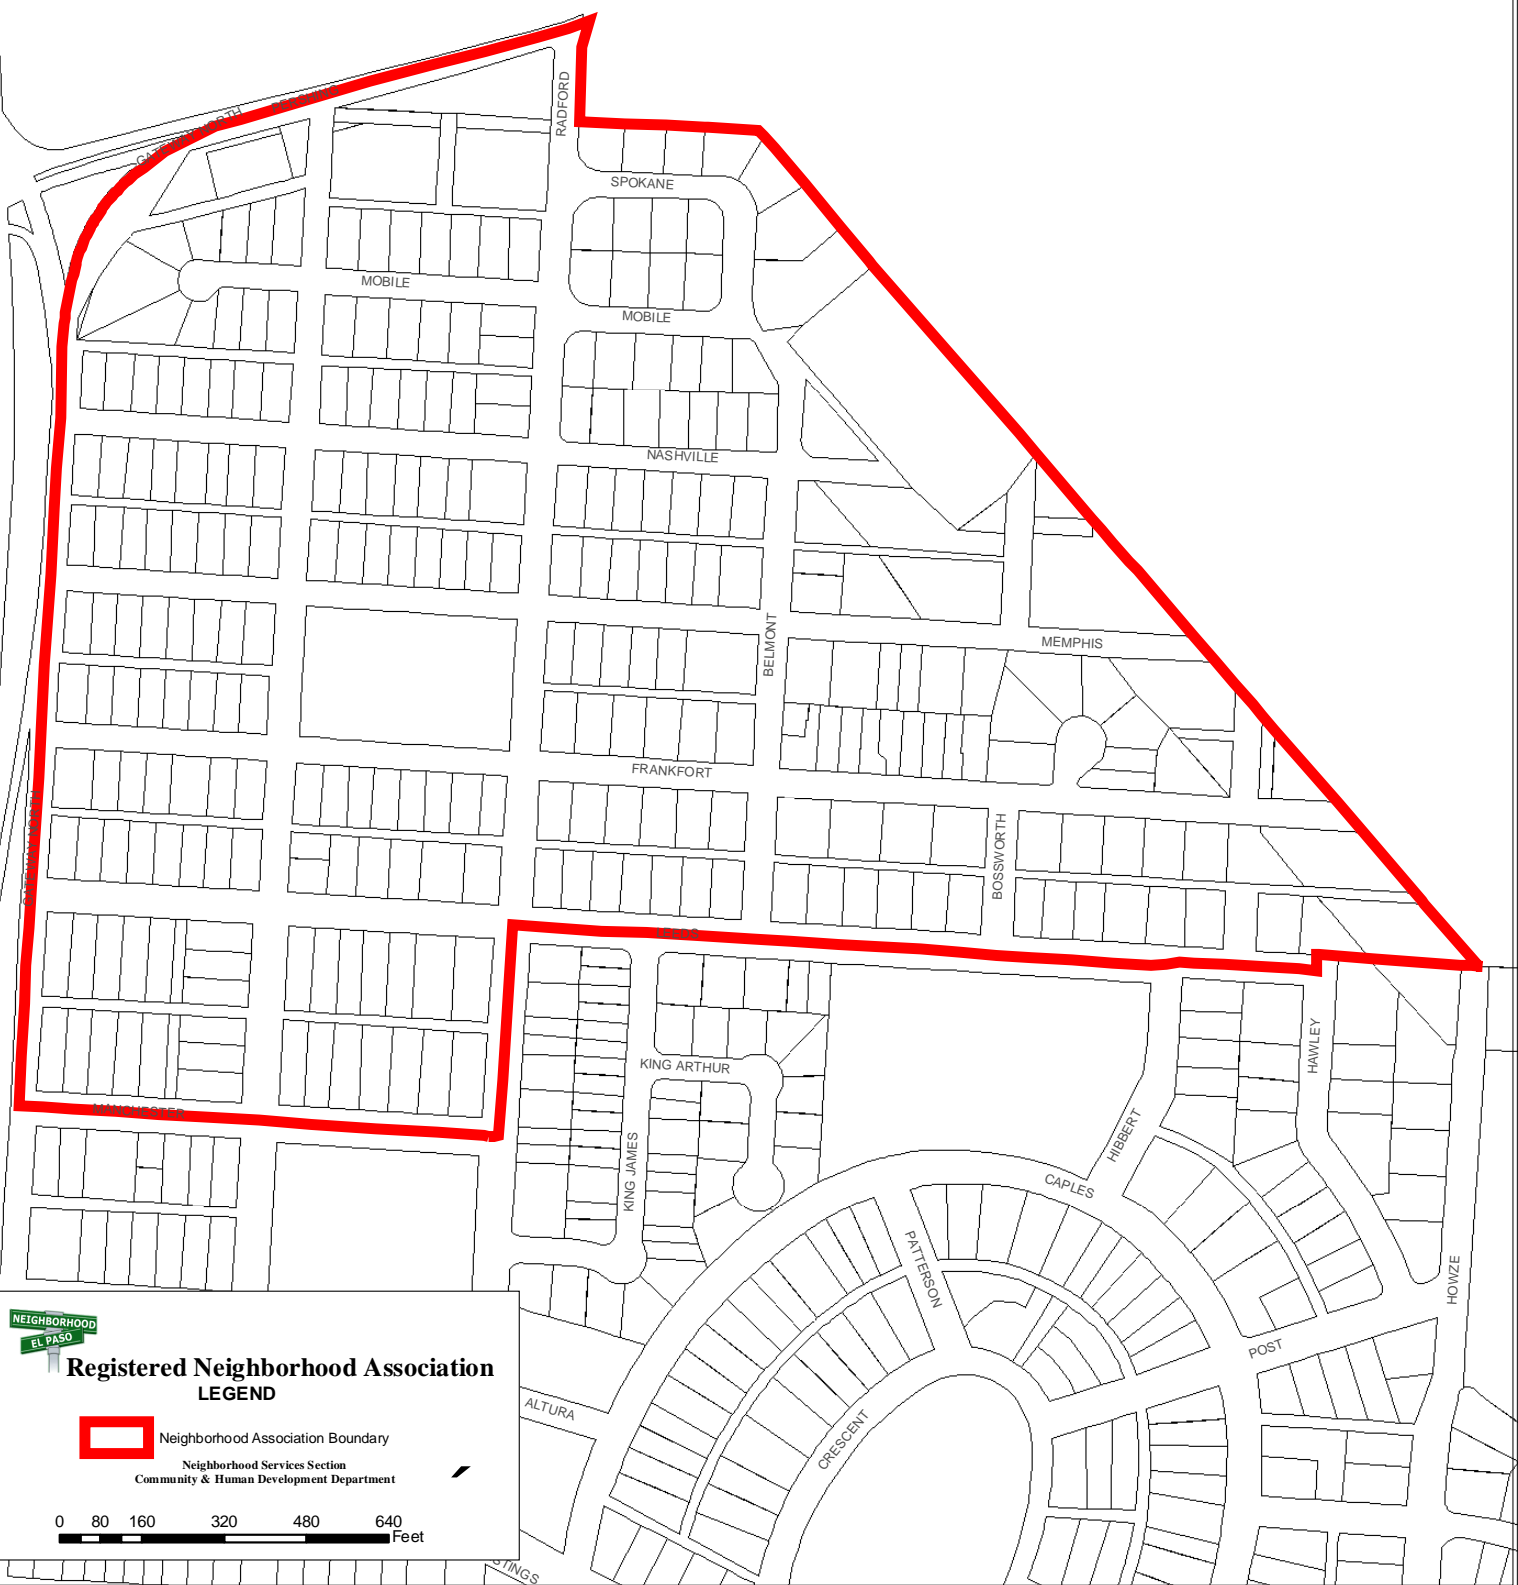

RADFORD HILLS

GATEWAY NORTH

NEIGHBORHOOD EL PASO

Registered Neighborhood Association

LEGEND

-  Neighborhood Association Boundary

Neighborhood Services Section
Community & Human Development Department

0 80 160 320 480 640 Feet