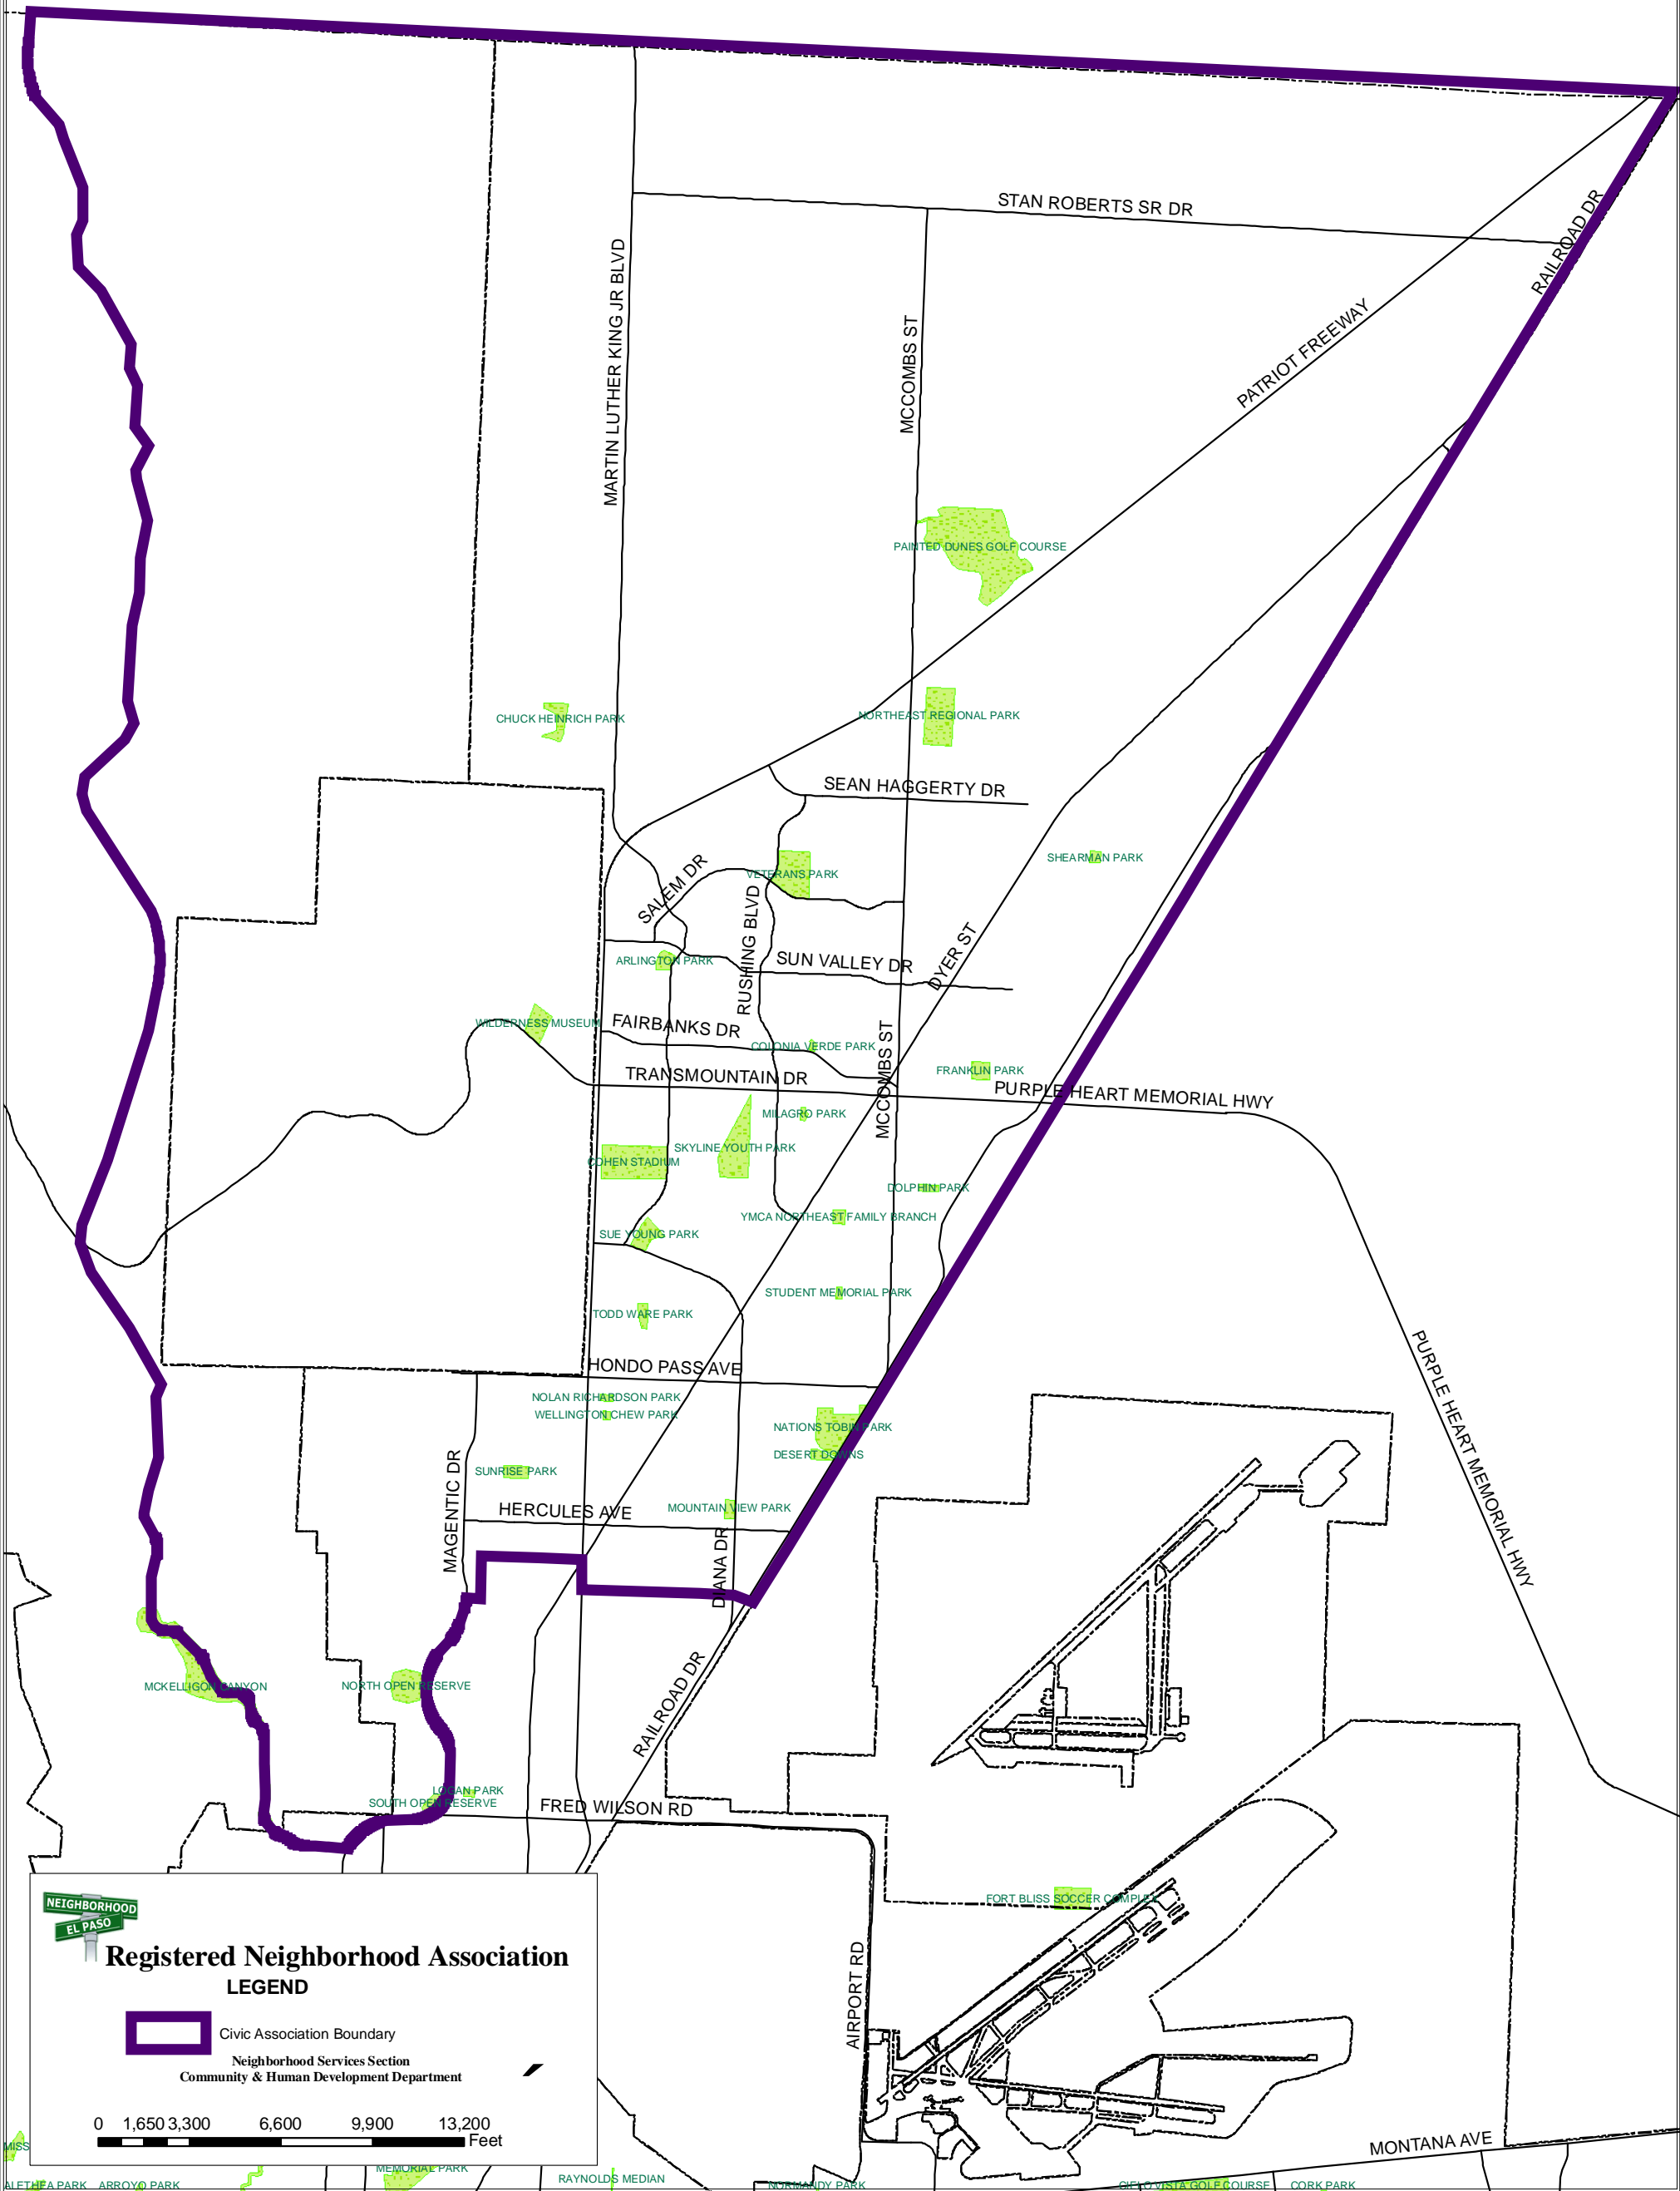

NORTHEAST EL PASO CIVIC ASSOCIATION

**Registered Neighborhood Association
LEGEND**

 Civic Association Boundary

 Neighborhood Services Section
Community & Human Development Department

0 1,650 3,300 6,600 9,900 13,200 Feet

LALETHA PARK ARROYO PARK MEMORIAL PARK RAYNOLDS MEDIAN INDIAN PARK CORK PARK