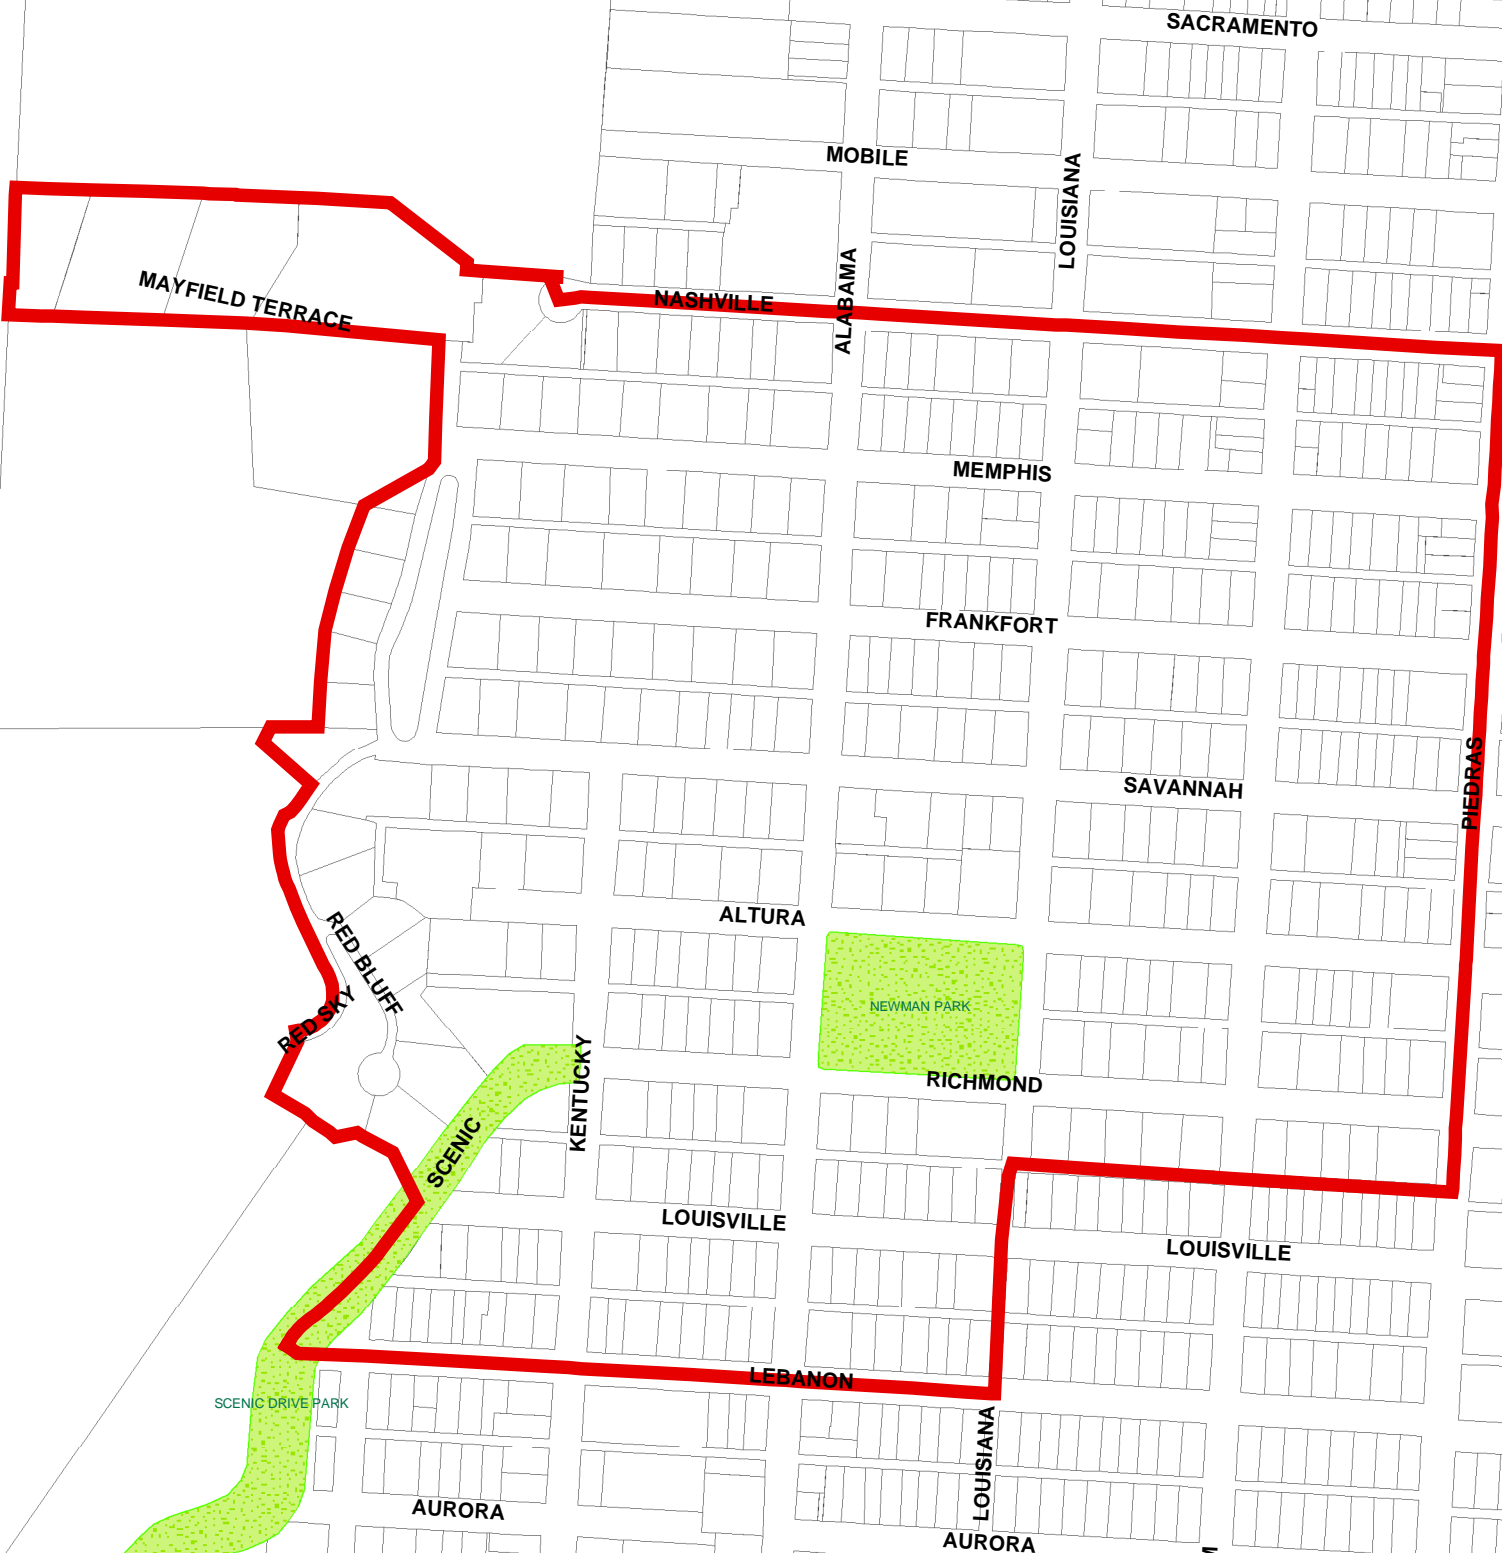

NEWMAN PARK NEIGHBORHOOD ASSOCIATION

Registered Neighborhood Association
LEGEND

 Neighborhood Association Boundary

Neighborhood Services Section
 Community & Human Development Department

0 90 180 360 540 720 Feet