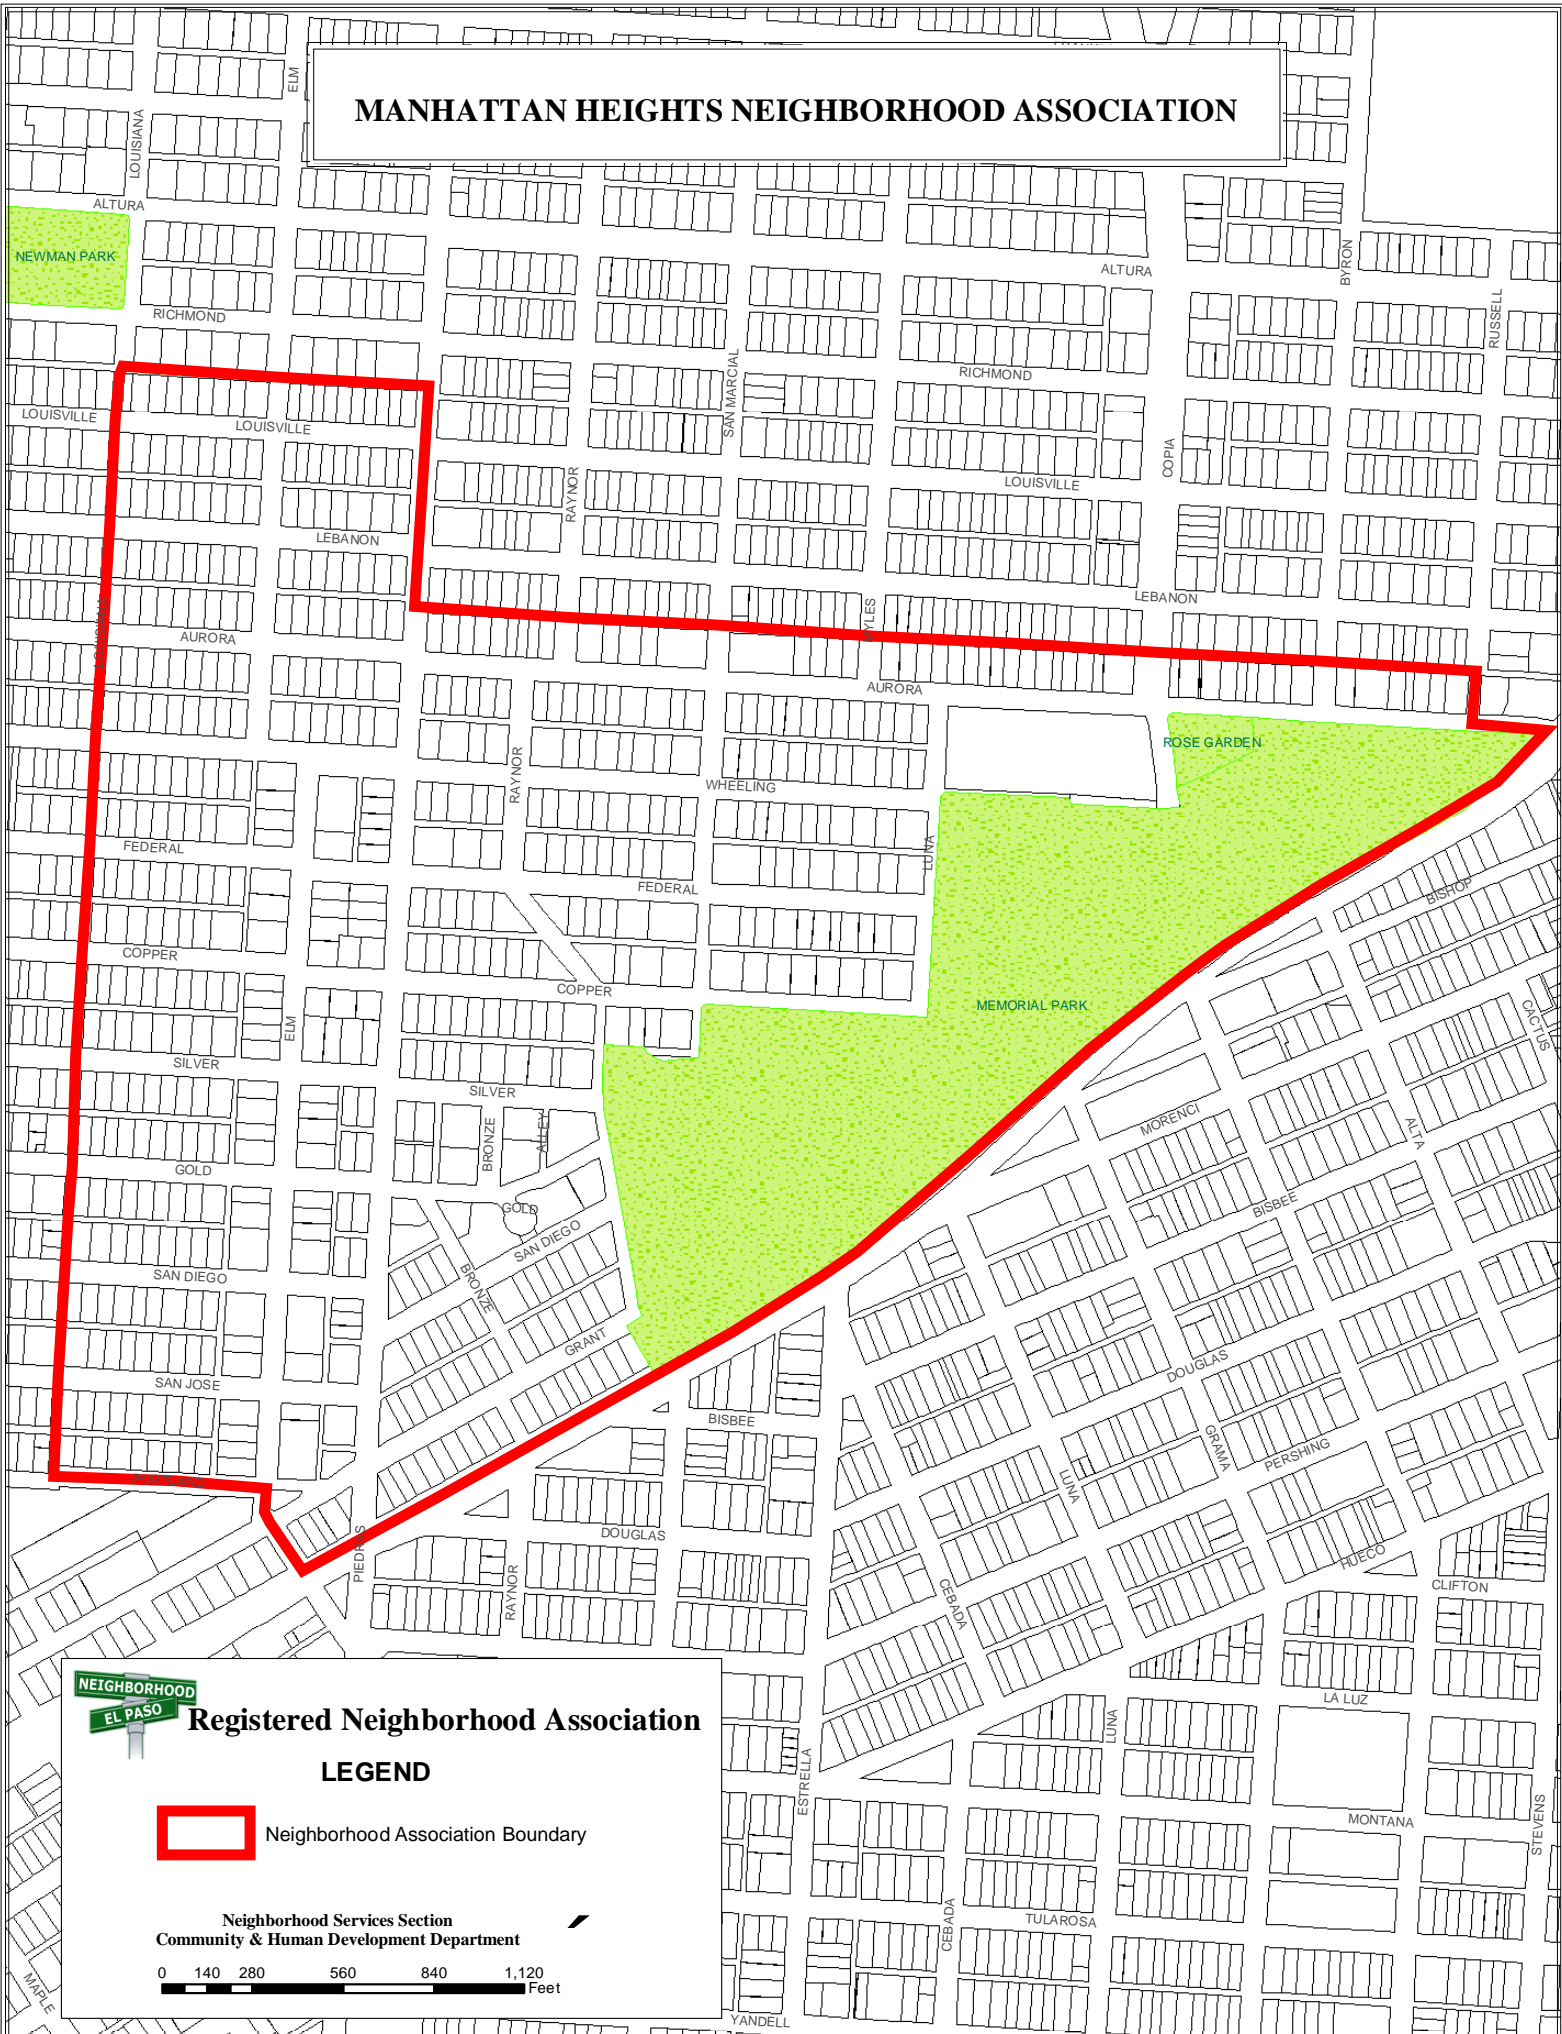

MANHATTAN HEIGHTS NEIGHBORHOOD ASSOCIATION

Registered Neighborhood Association

LEGEND

 Neighborhood Association Boundary

Neighborhood Services Section
Community & Human Development Department

0 140 280 560 840 1,120 Feet