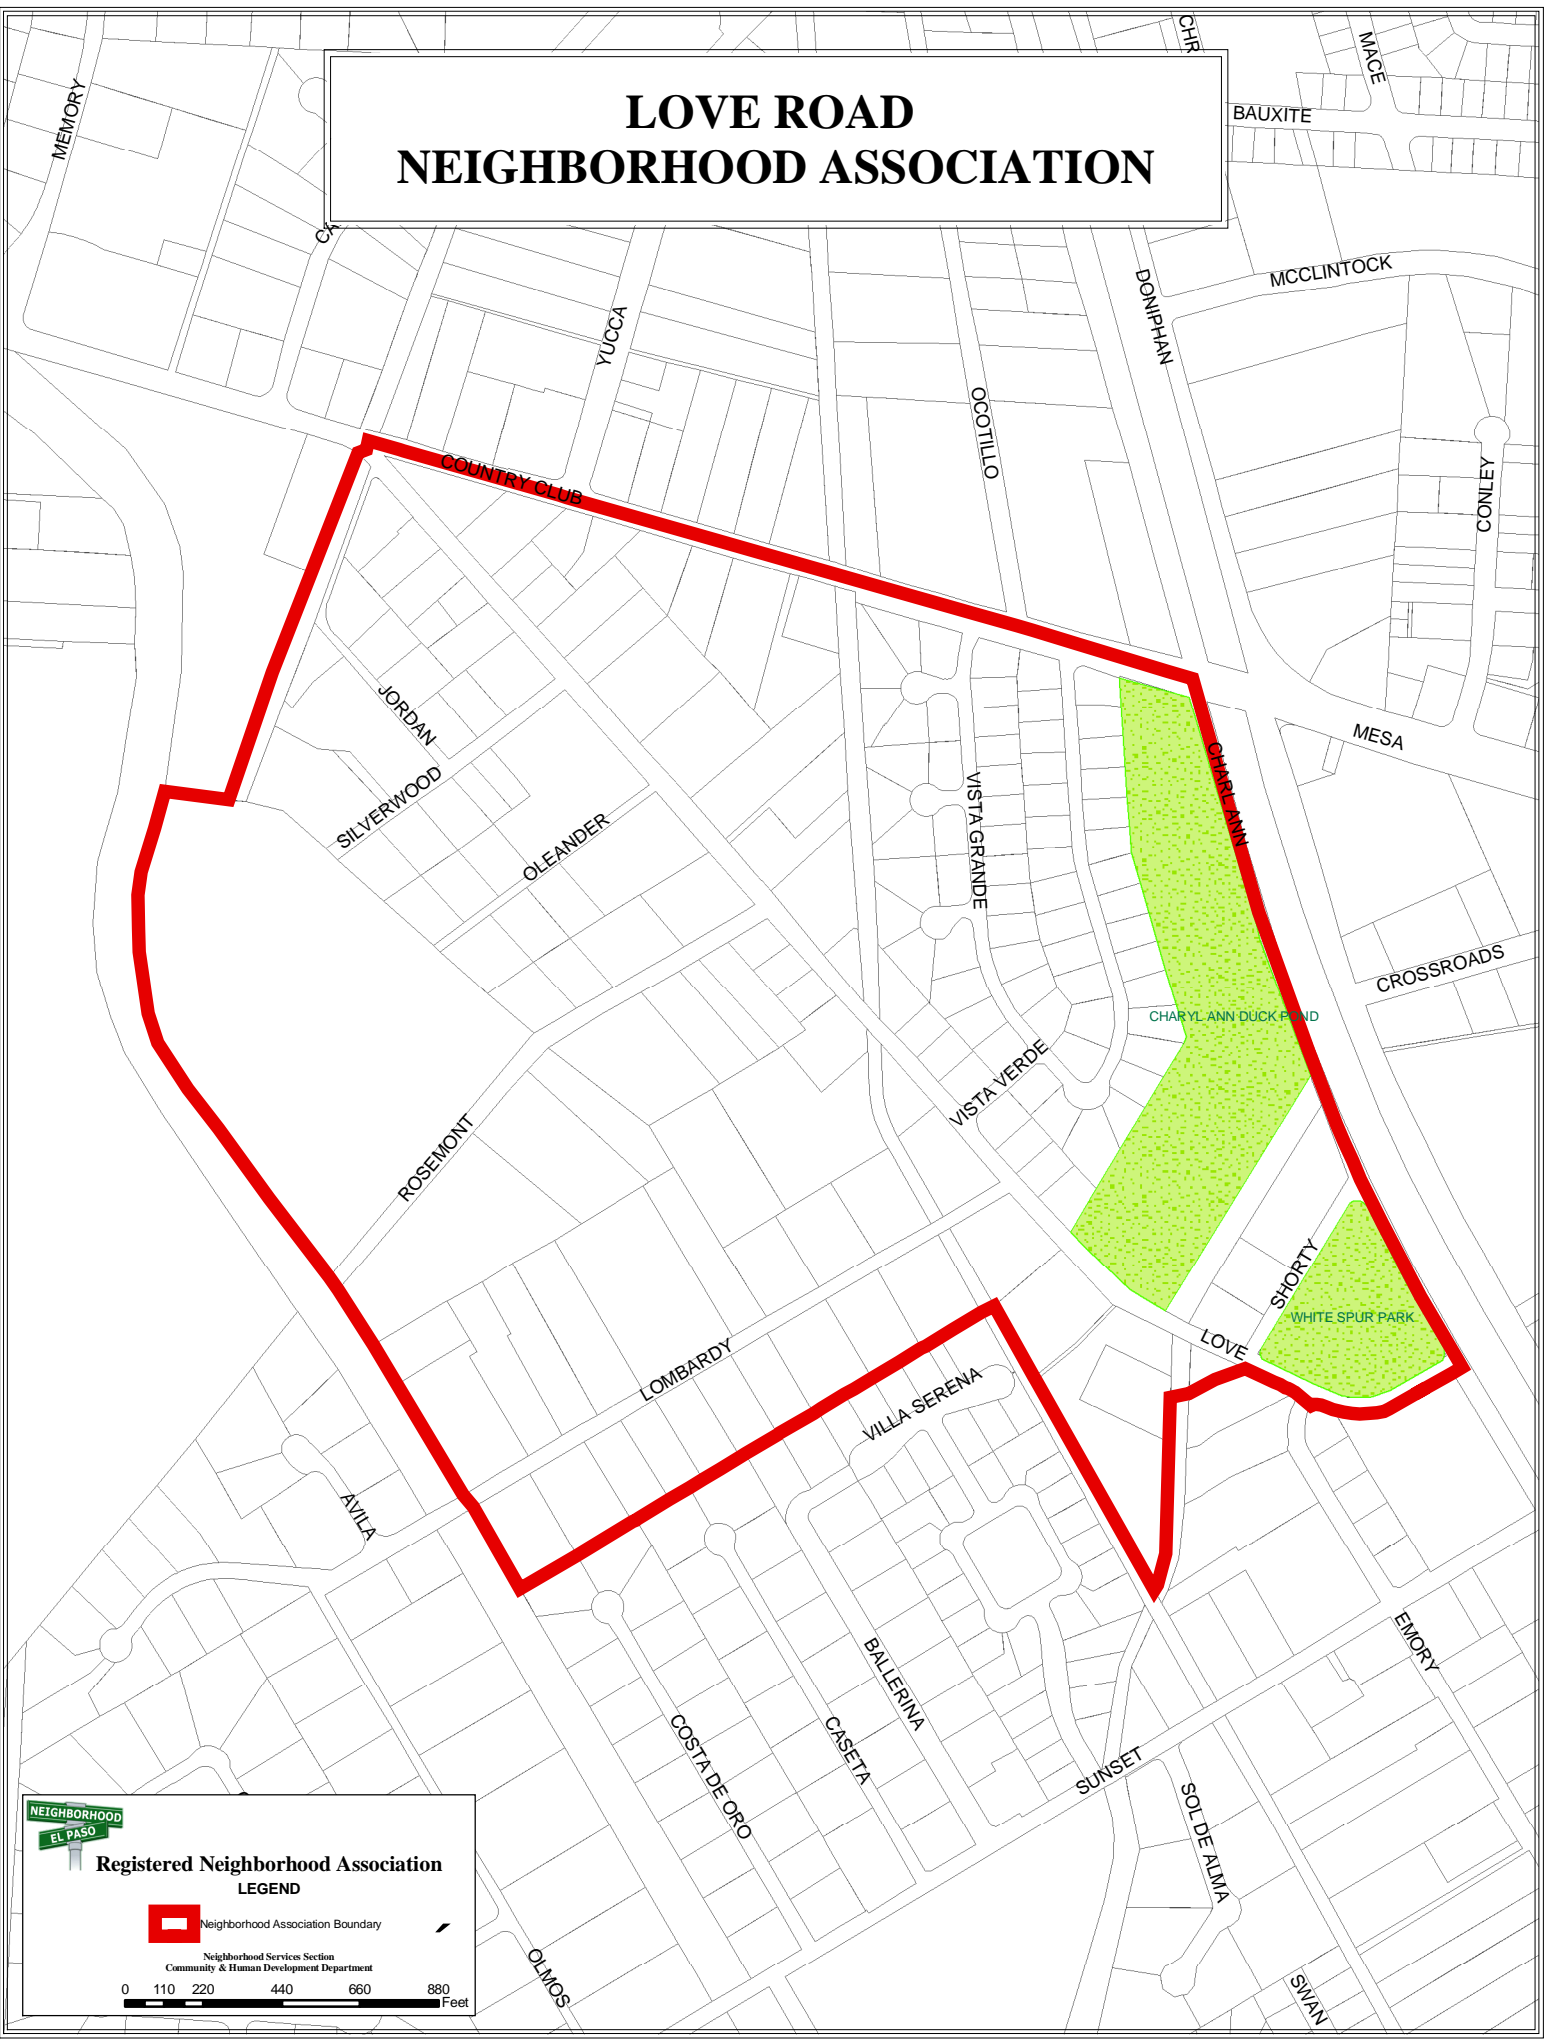

LOVE ROAD NEIGHBORHOOD ASSOCIATION

NEIGHBORHOOD
EL PASO

Registered Neighborhood Association

LEGEND

Neighborhood Association Boundary

0 110 220 440 660 880 Feet