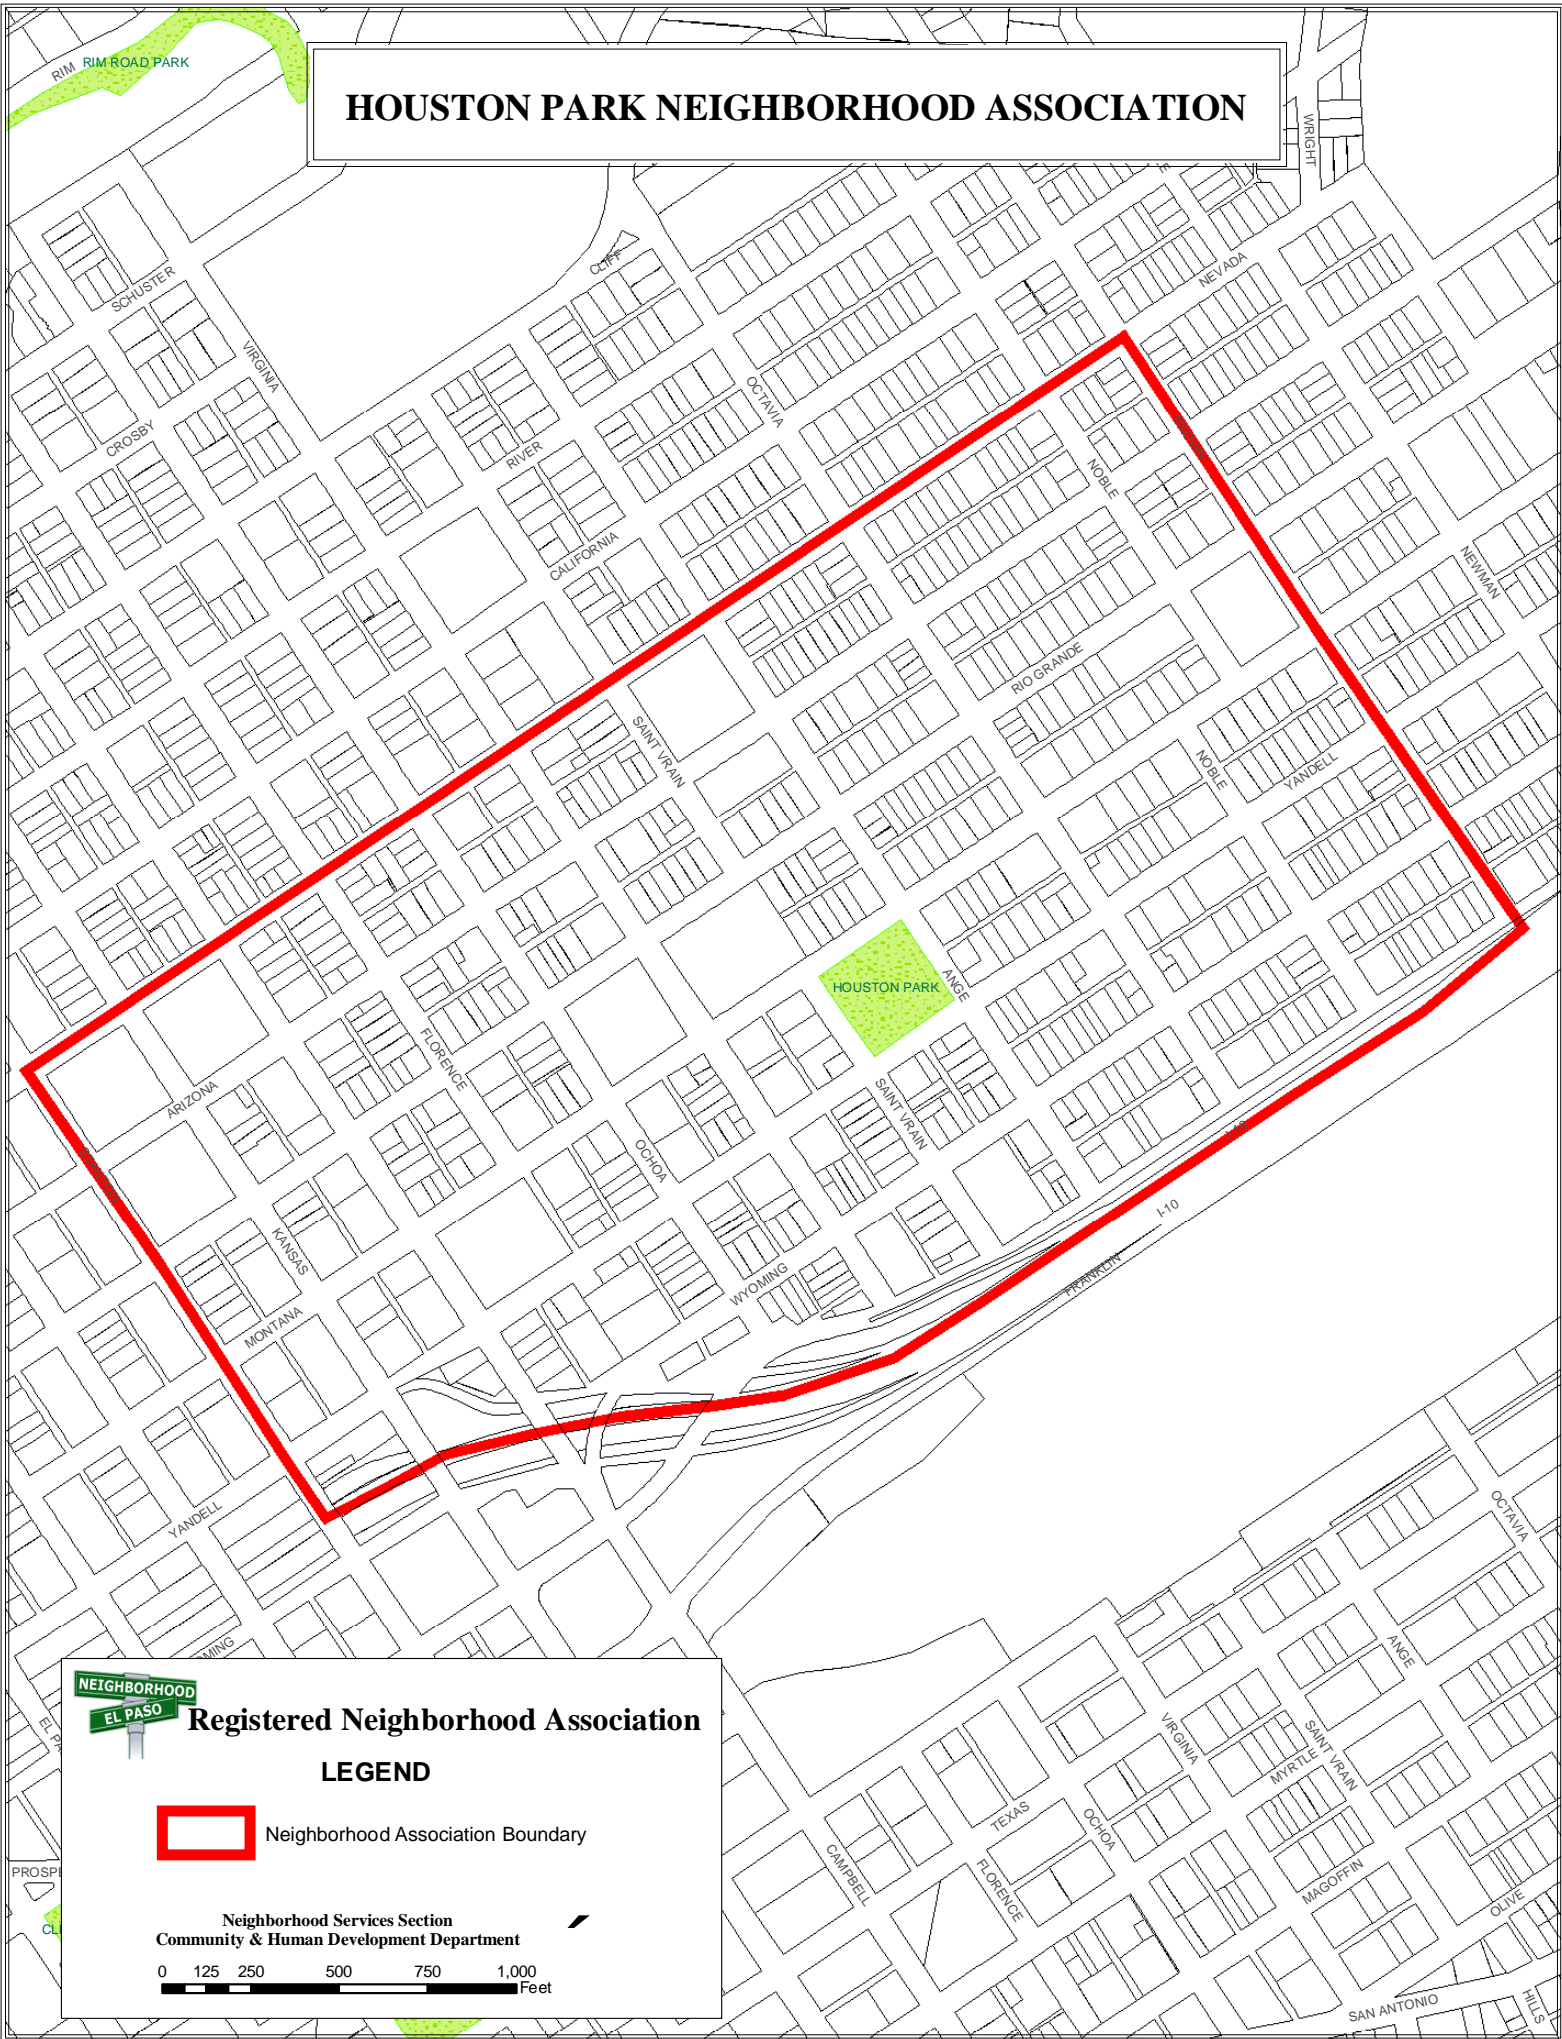

HOUSTON PARK NEIGHBORHOOD ASSOCIATION

Registered Neighborhood Association

LEGEND

 Neighborhood Association Boundary

Neighborhood Services Section
Community & Human Development Department

0 125 250 500 750 1,000 Feet