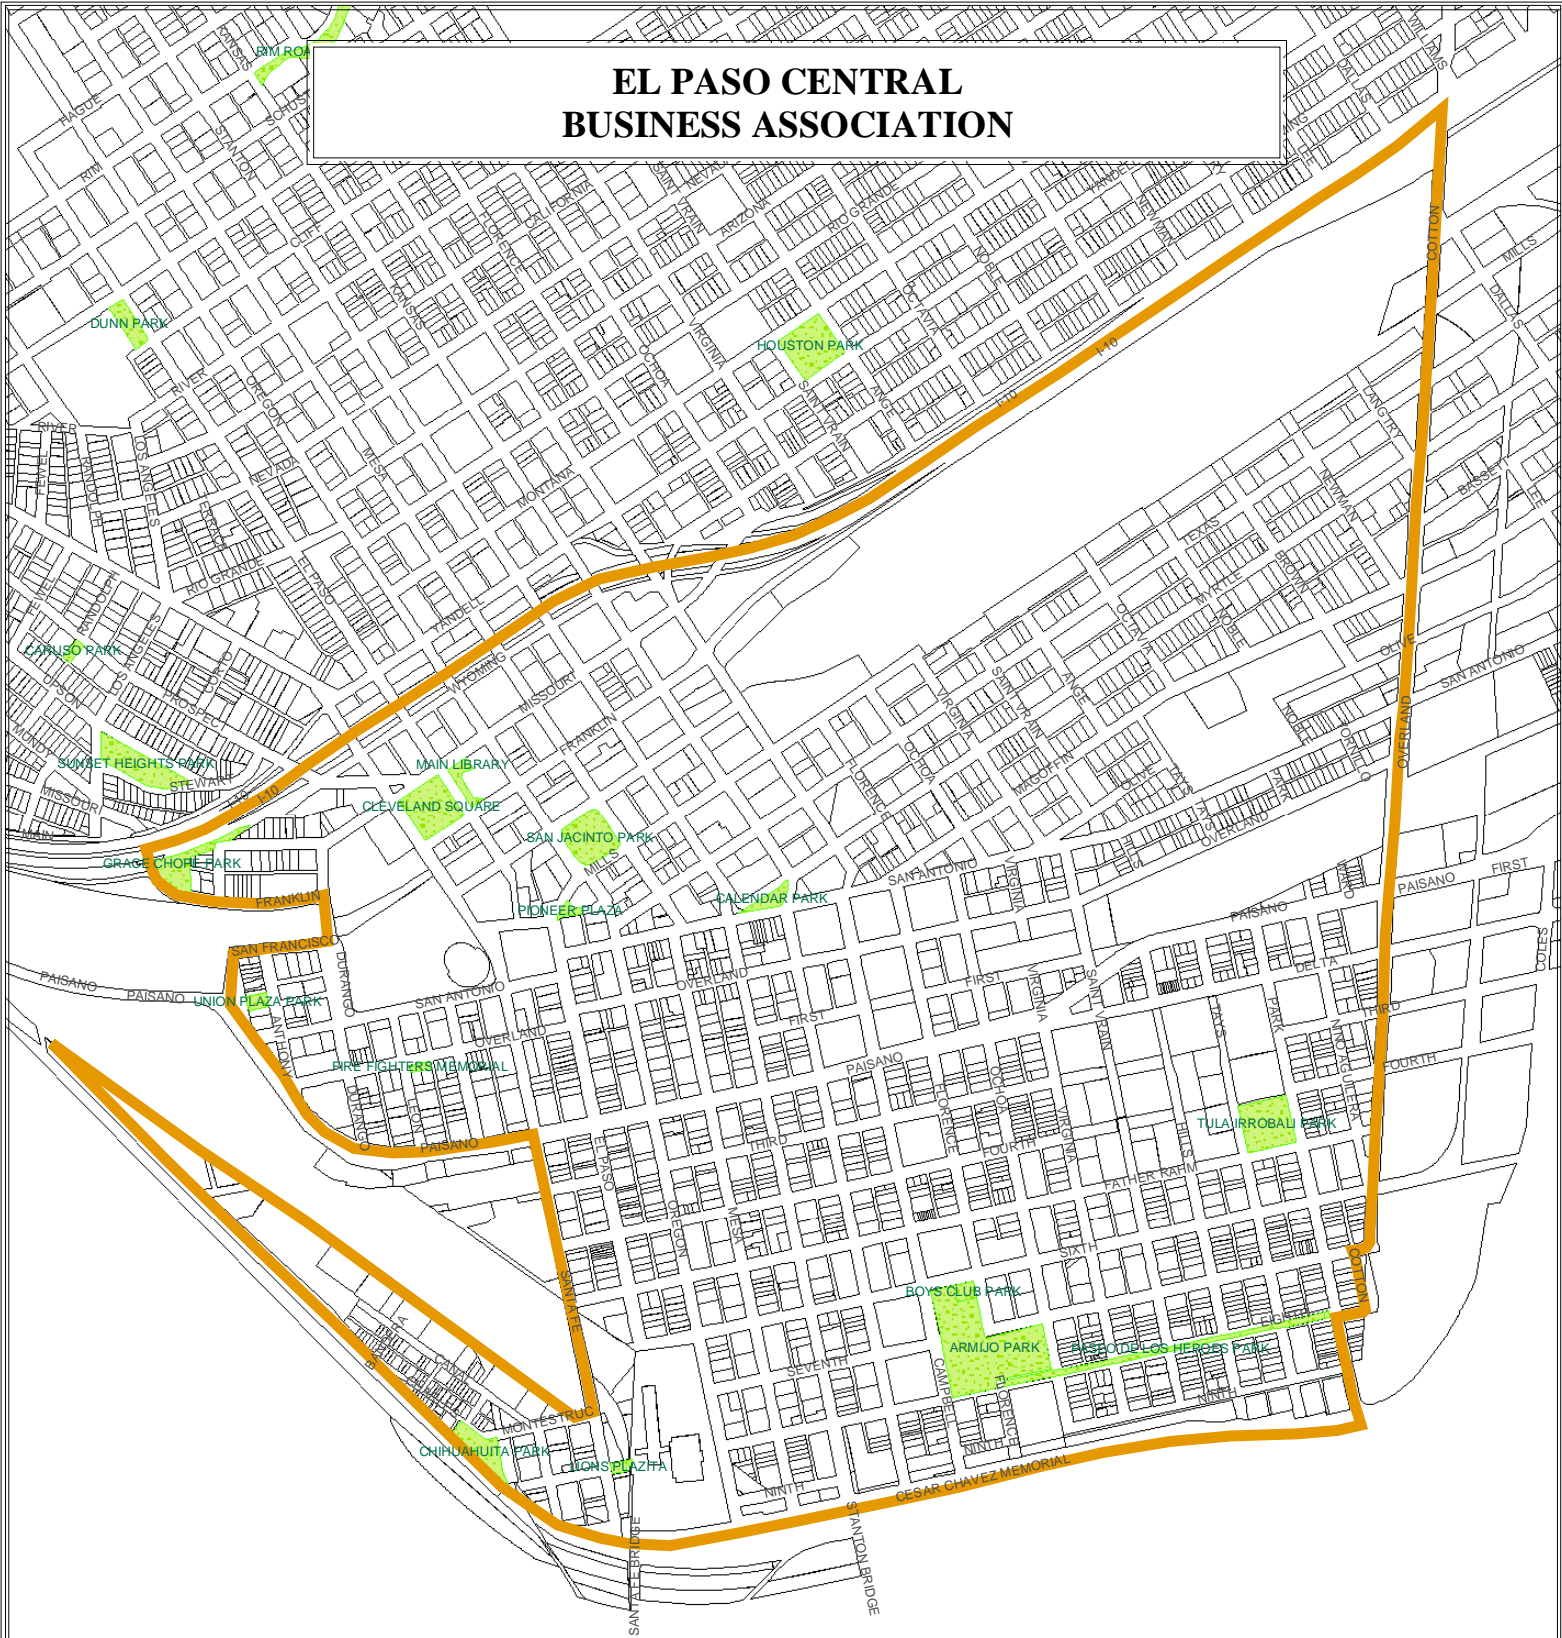

EL PASO CENTRAL BUSINESS ASSOCIATION

LEGEND

Business Association Boundary

Neighborhood Services Section
Community & Human Development Department