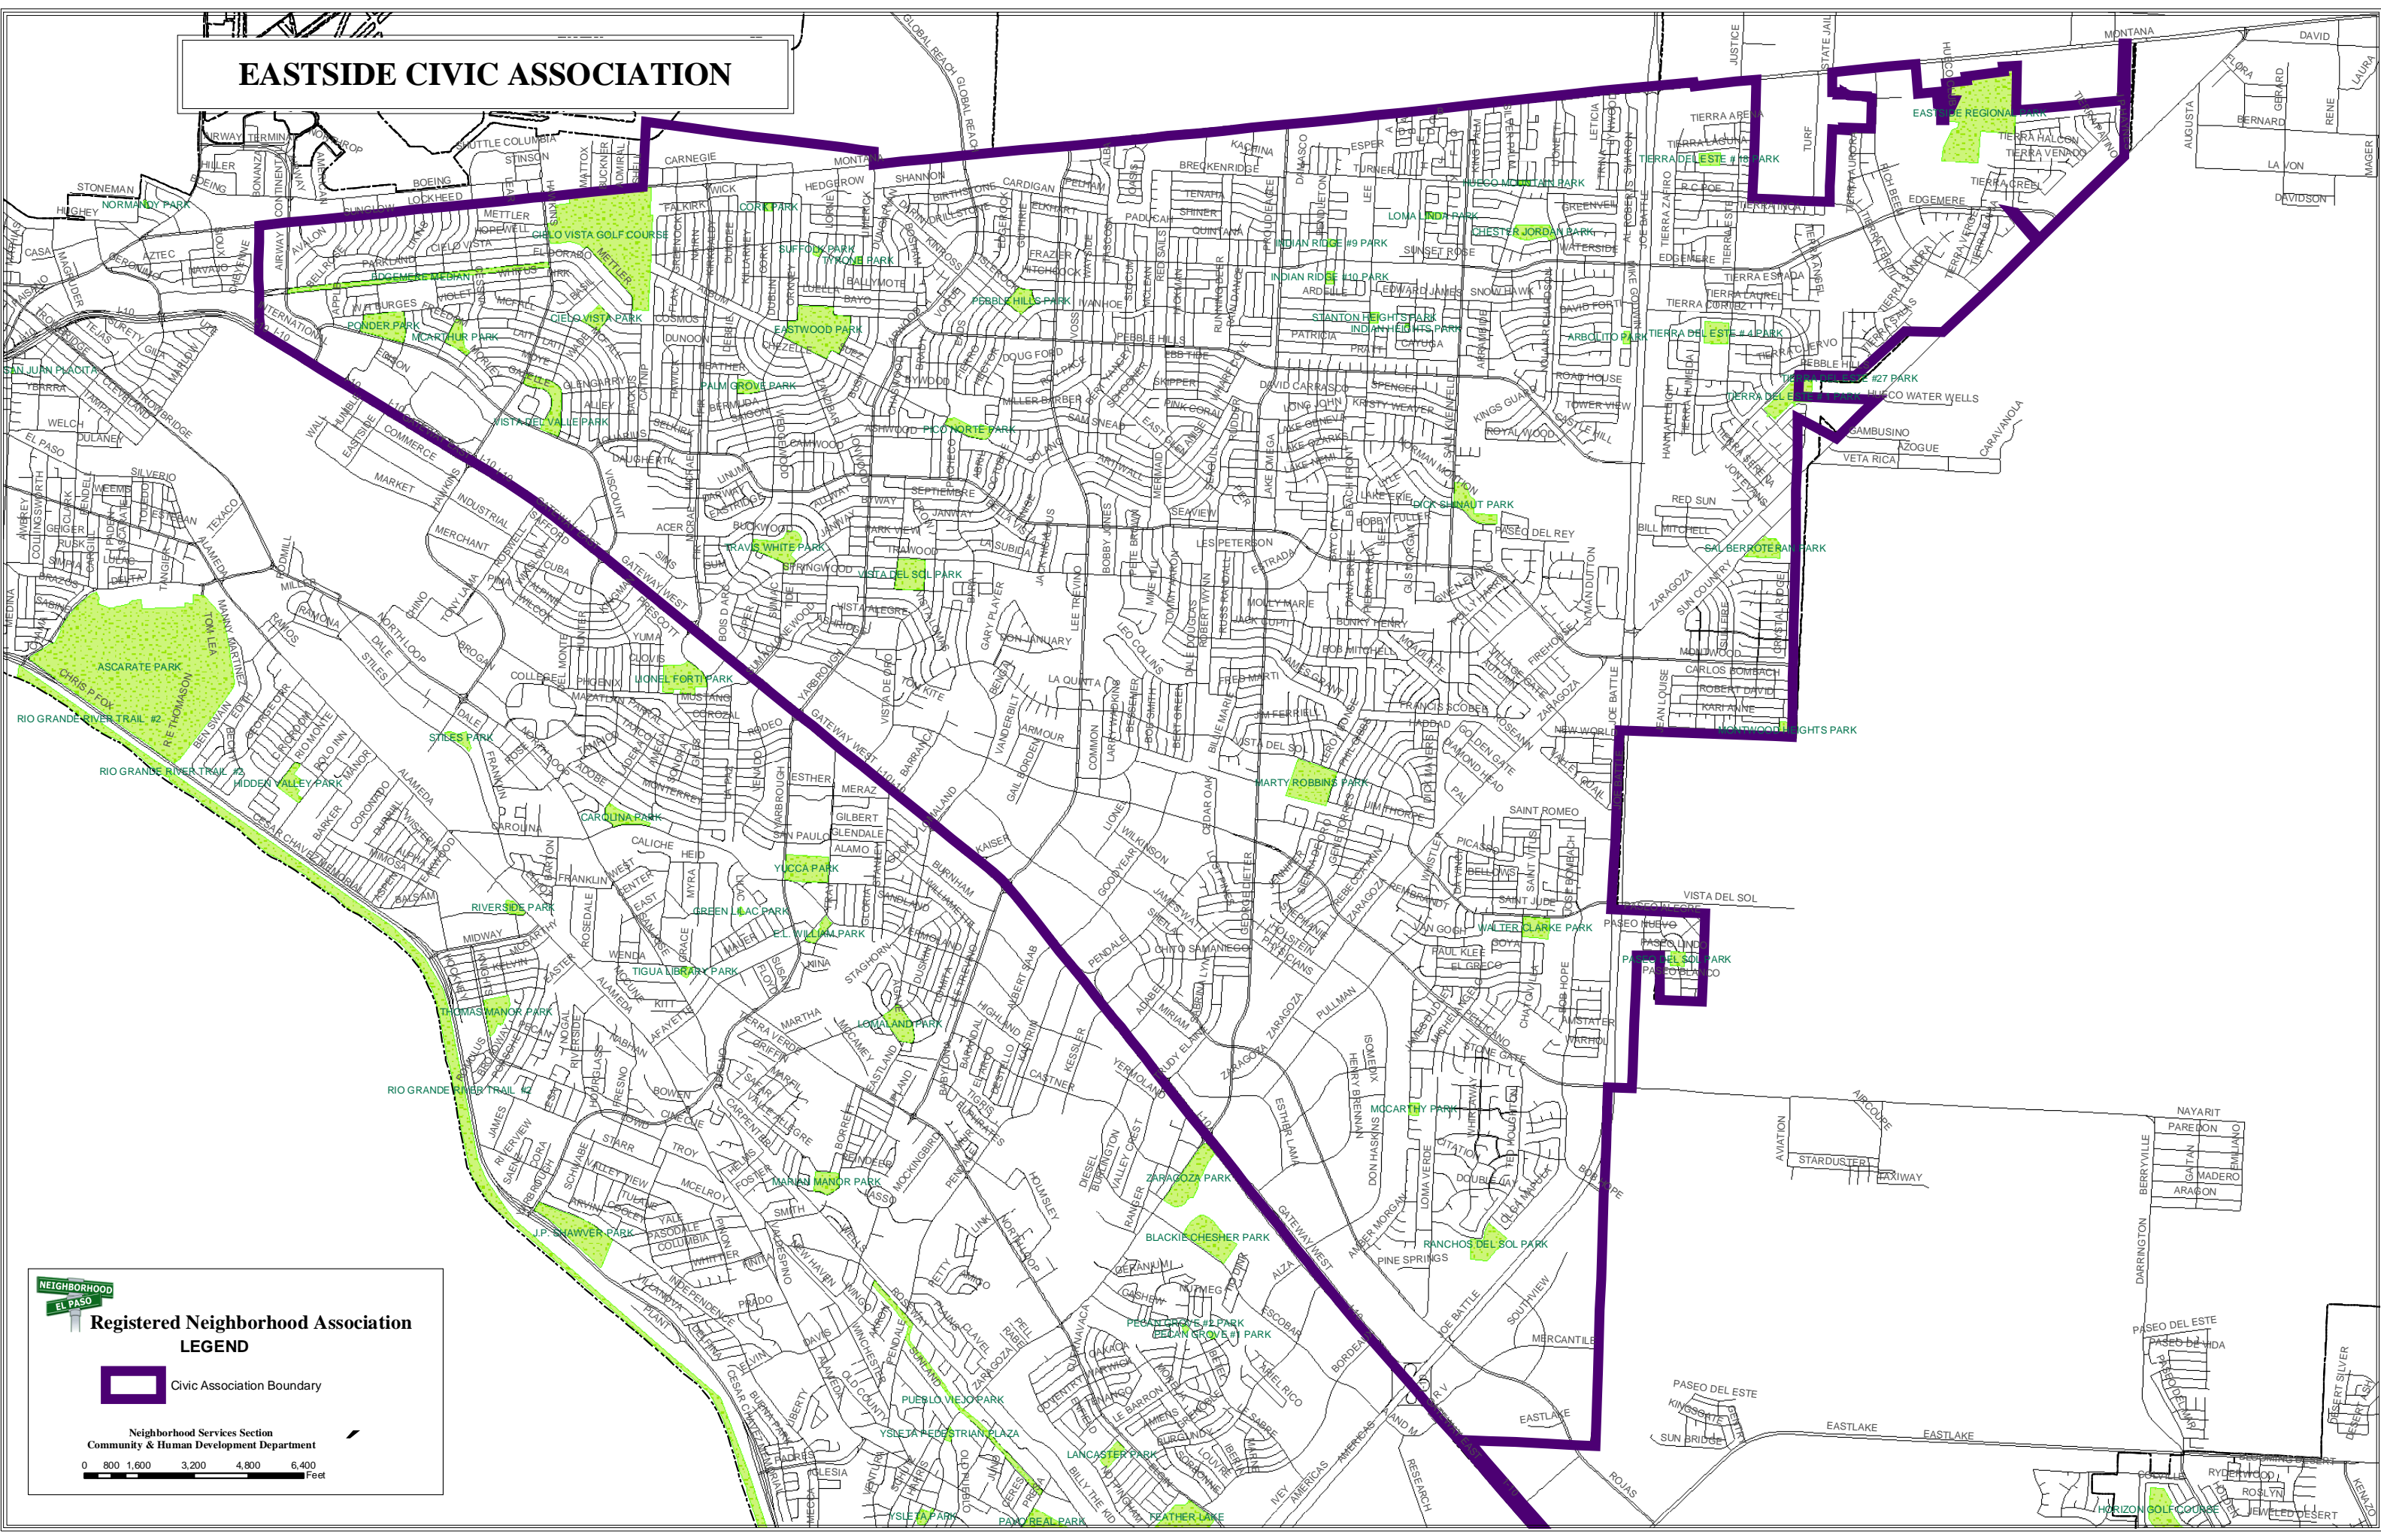

EASTSIDE CIVIC ASSOCIATION

NEIGHBORHOOD EL PASO

Registered Neighborhood Association

LEGEND

- Civic Association Boundary

Neighborhood Services Section
Community & Human Development Department

0 800 1,600 3,200 4,800 6,400 Feet