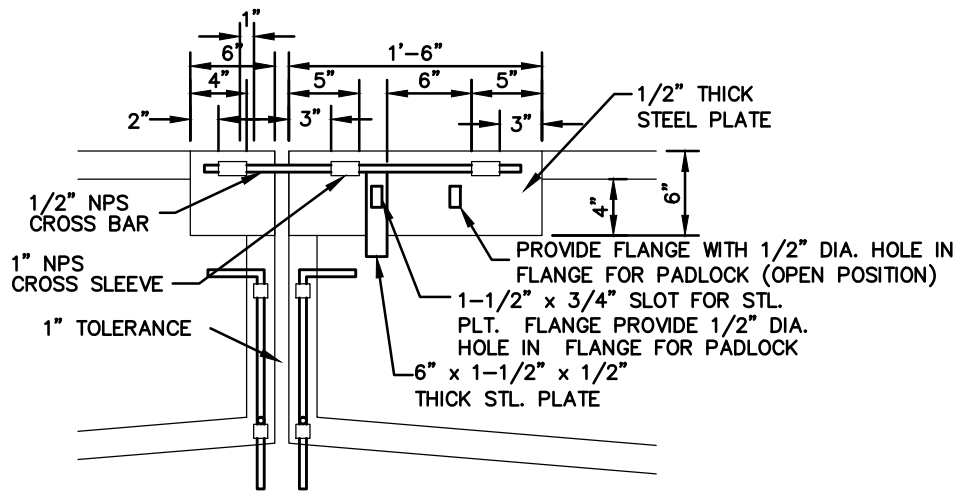

GATE ANCHOR ROD DETAIL (CLOSED)

GATE LATCH DETAIL

DETAIL NO.
116

CITY OF EL PASO
PARKS & RECREATION

DETAIL NAME

VEHICULAR GATE ANCHOR
ROD AND GATE LATCH

NTS