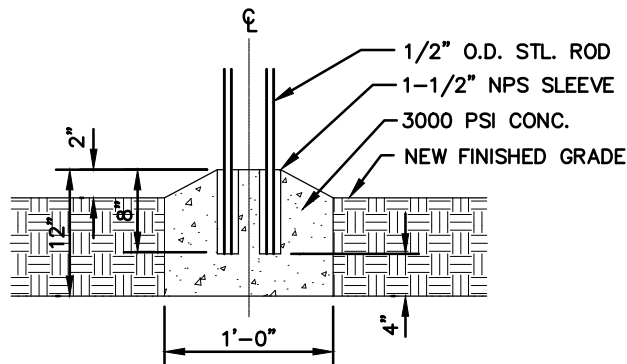

GATE ANCHOR SLEEVE DETAIL  
(OPEN POSITION)

GATE ANCHOR SLEEVE DETAIL  
(CLOSED POSITION)

DETAIL NO.
117

CITY OF EL PASO  
PARKS & RECREATION

DETAIL NAME

VEHICULAR GATE ANCHOR  
SLEEVE (OPEN AND CLOSED  
POSITIONS) NTS